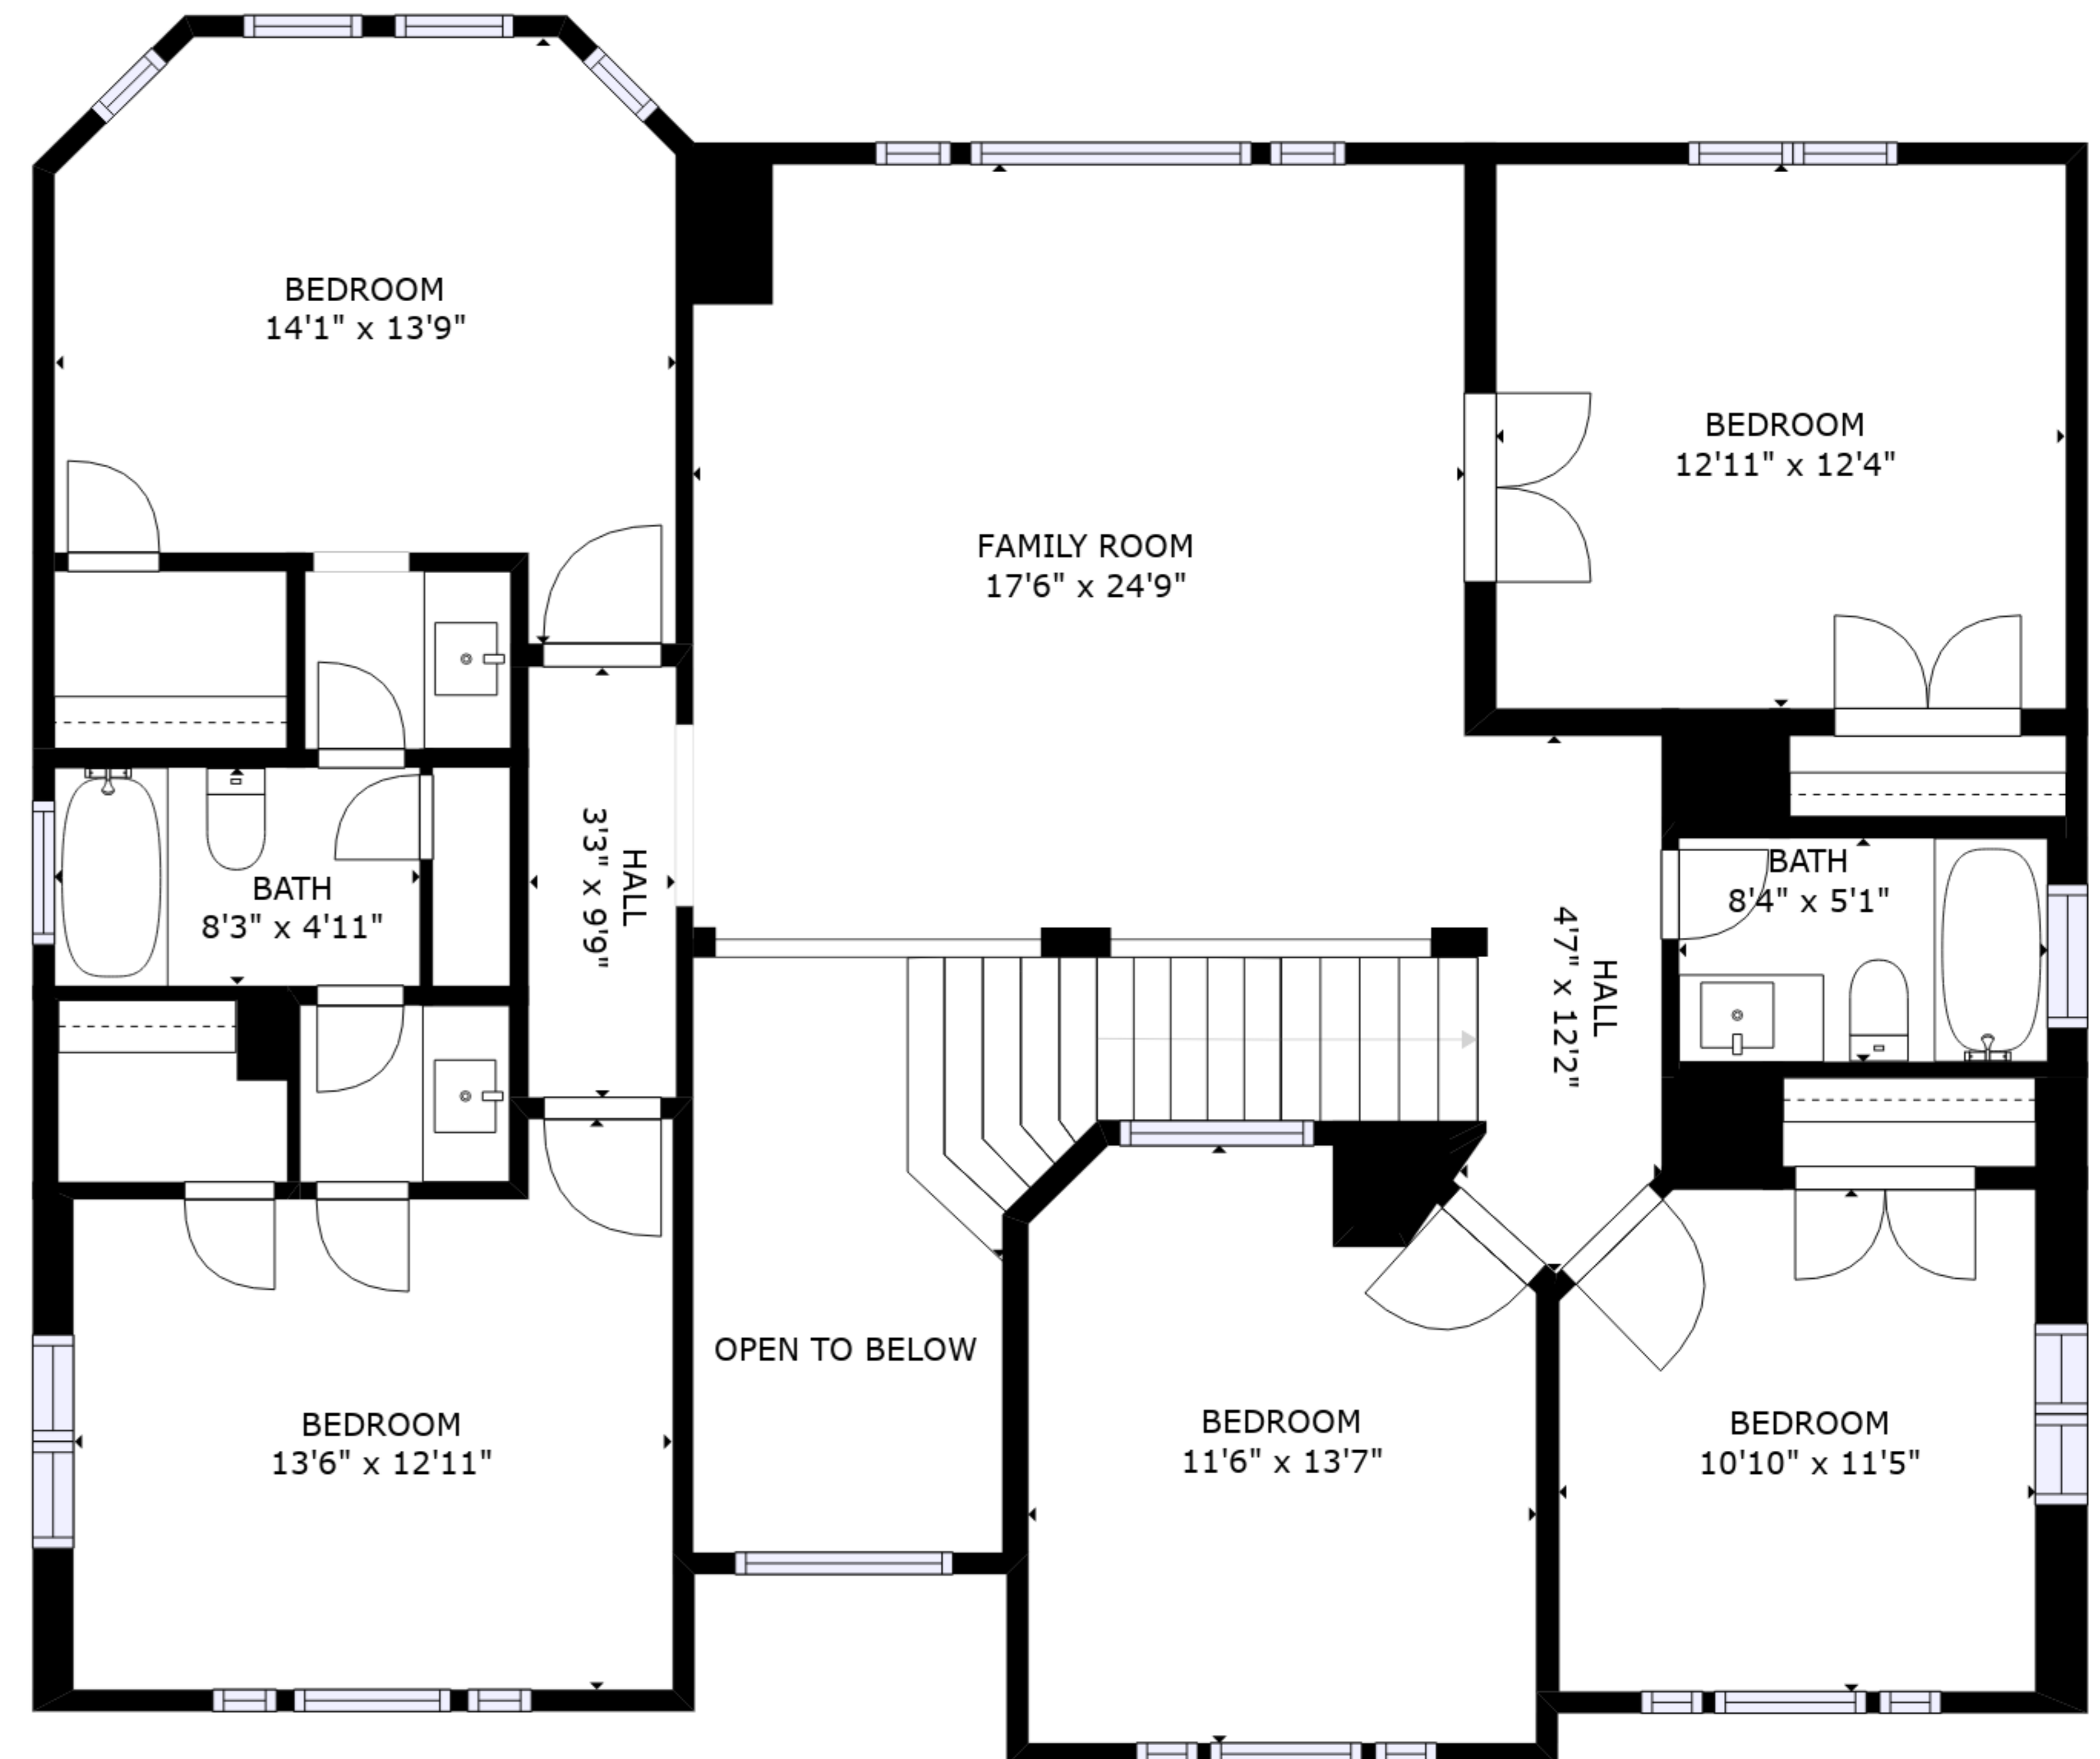

FLOOR 1

FLOOR 2

GROSS INTERNAL AREA
 FLOOR 1: 1528 sq. ft, FLOOR 2: 1501 sq. ft
 TOTAL: 3029 sq. ft
 SIZES AND DIMENSIONS ARE APPROXIMATE, ACTUAL MAY VARY.