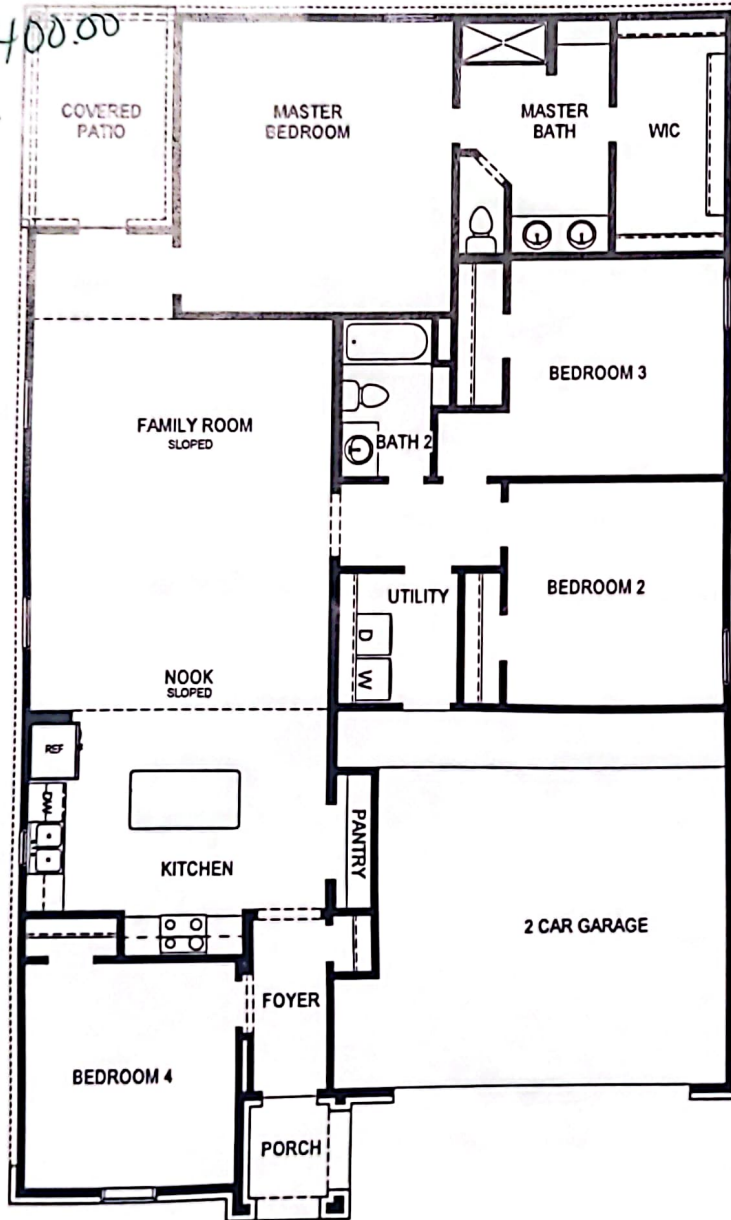

Anane

176 Fridge ~~\$1350~~. 26"
W+D.
EOD. \$400.00
*Blind.

→ 3.5%
Down.

Tot 2.5%

FIRST FLOOR PLAN