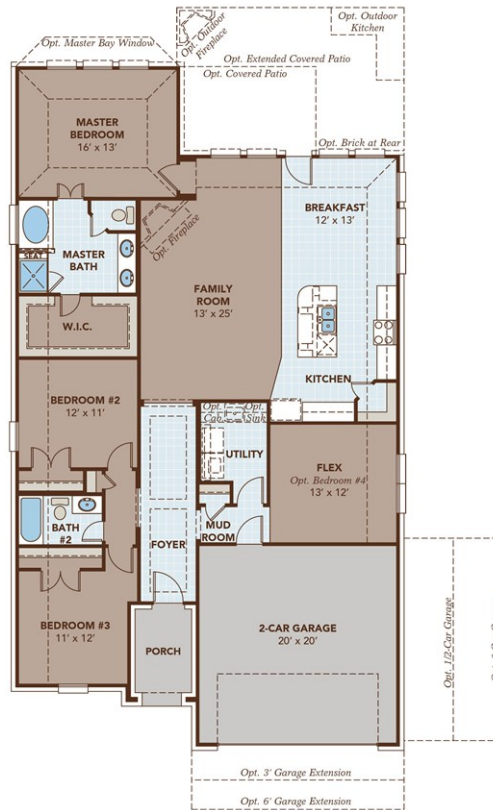

the Palm | First Floor Plan

[2831 Parkside Village Ct Pearland, TX 77581](https://www.gehanhomes.com/2831-Parkside-Village-Ct-Pearland-TX-77581) Or Call Us: [832-328-9060](tel:832-328-9060)

© Gehan Homes. All Rights Reserved.

the Palm | Floor Plan Options

REL: 10.01.14

39

[2831 Parkside Village Ct Pearland, TX 77581](https://www.gehanhomes.com/2831-Parkside-Village-Ct-Pearland-TX-77581) Or Call Us: [832-328-9060](tel:832-328-9060)