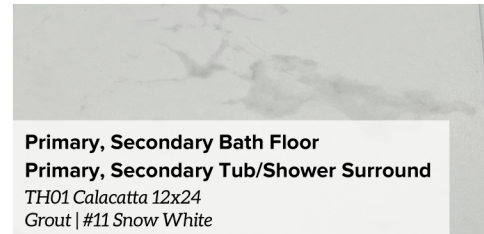

Kitchen Upper & Lower Cabinets *
Groveland Paint Grade | Extra White

Kitchen Backsplash *
AT 20 Herringbone

Front Door *
Classic 3 Lite- 8' w/ Reeded Glass-Ebony Stain

Primary Bath Shower Floor
Matte Suede Gray 1.5" Hex Grout | #11 Snow White

Primary & Secondary Bath Cabinet Color & Style *
Milan Paint Grade
Dovetail Gray

**Primary, Secondary Bath Floor
Primary, Secondary Tub/Shower Surround**
TH01 Calacatta 12x24
Grout | #11 Snow White

Primary & Secondary Bath Counter Tops
Snow White