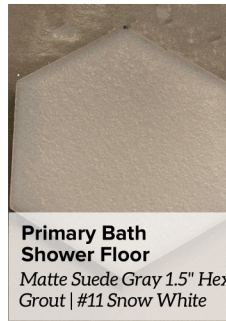

Home Selections

629 W. 25th Street

Entry, Kitchen, Living, Dining & Stairs *
Regal Frontier | Bianco

Kitchen Island, Primary & Secondary Bath Cabinets *
Groveland Paint Grade | Platinum Gray

Kitchen Counter Tops
Iced White

Kitchen Upper & Lower Cabinets *
Groveland Paint Grade | Extra White

Kitchen Backsplash *
AT 20 Herringbone

Front Door *
Classic 3 Lite- 8' w/ Reeded Glass-Ebony Stain

Primary Bath Shower Floor
Matte Suede Gray 1.5" Hex Grout | #11 Snow White

Primary & Secondary Bath Cabinet Color & Style *
Milan Paint Grade
Dovetail Gray

**Primary, Secondary Bath Floor
Primary, Secondary Tub/Shower Surround**
TH01 Calacatta 12x24
Grout | #11 Snow White

Primary & Secondary Bath Counter Tops
Snow White