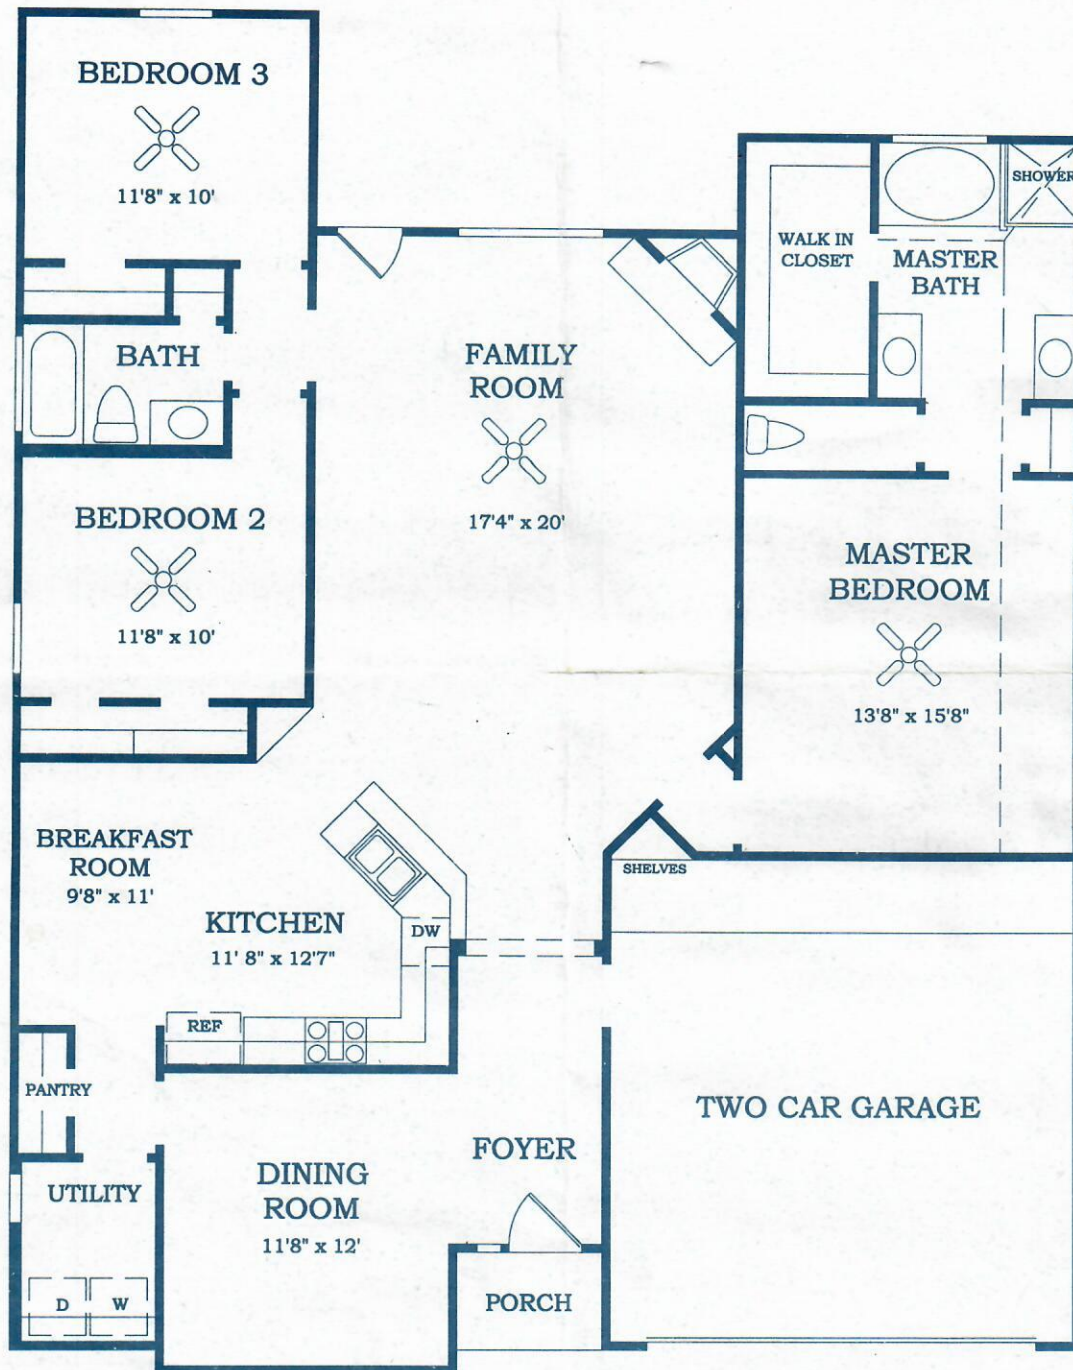

# The New Haven

MODEL #6400

3 BEDROOMS, 2 BATHS, FORMAL DINING ROOM,  
LARGE FAMILY ROOM WITH CORNER FIREPLACE. 2 CAR ATTACHED GARAGE.  
APPROXIMATELY 1897 SQ. FT.

In our continuing efforts to improve our product, Lennar Homes reserves the right to revise specifications and dimensions without notice.  
All dimensions are approximate. Layout may be revised. Landscaping shown is for conceptual purposes only.  
Revised February 2001