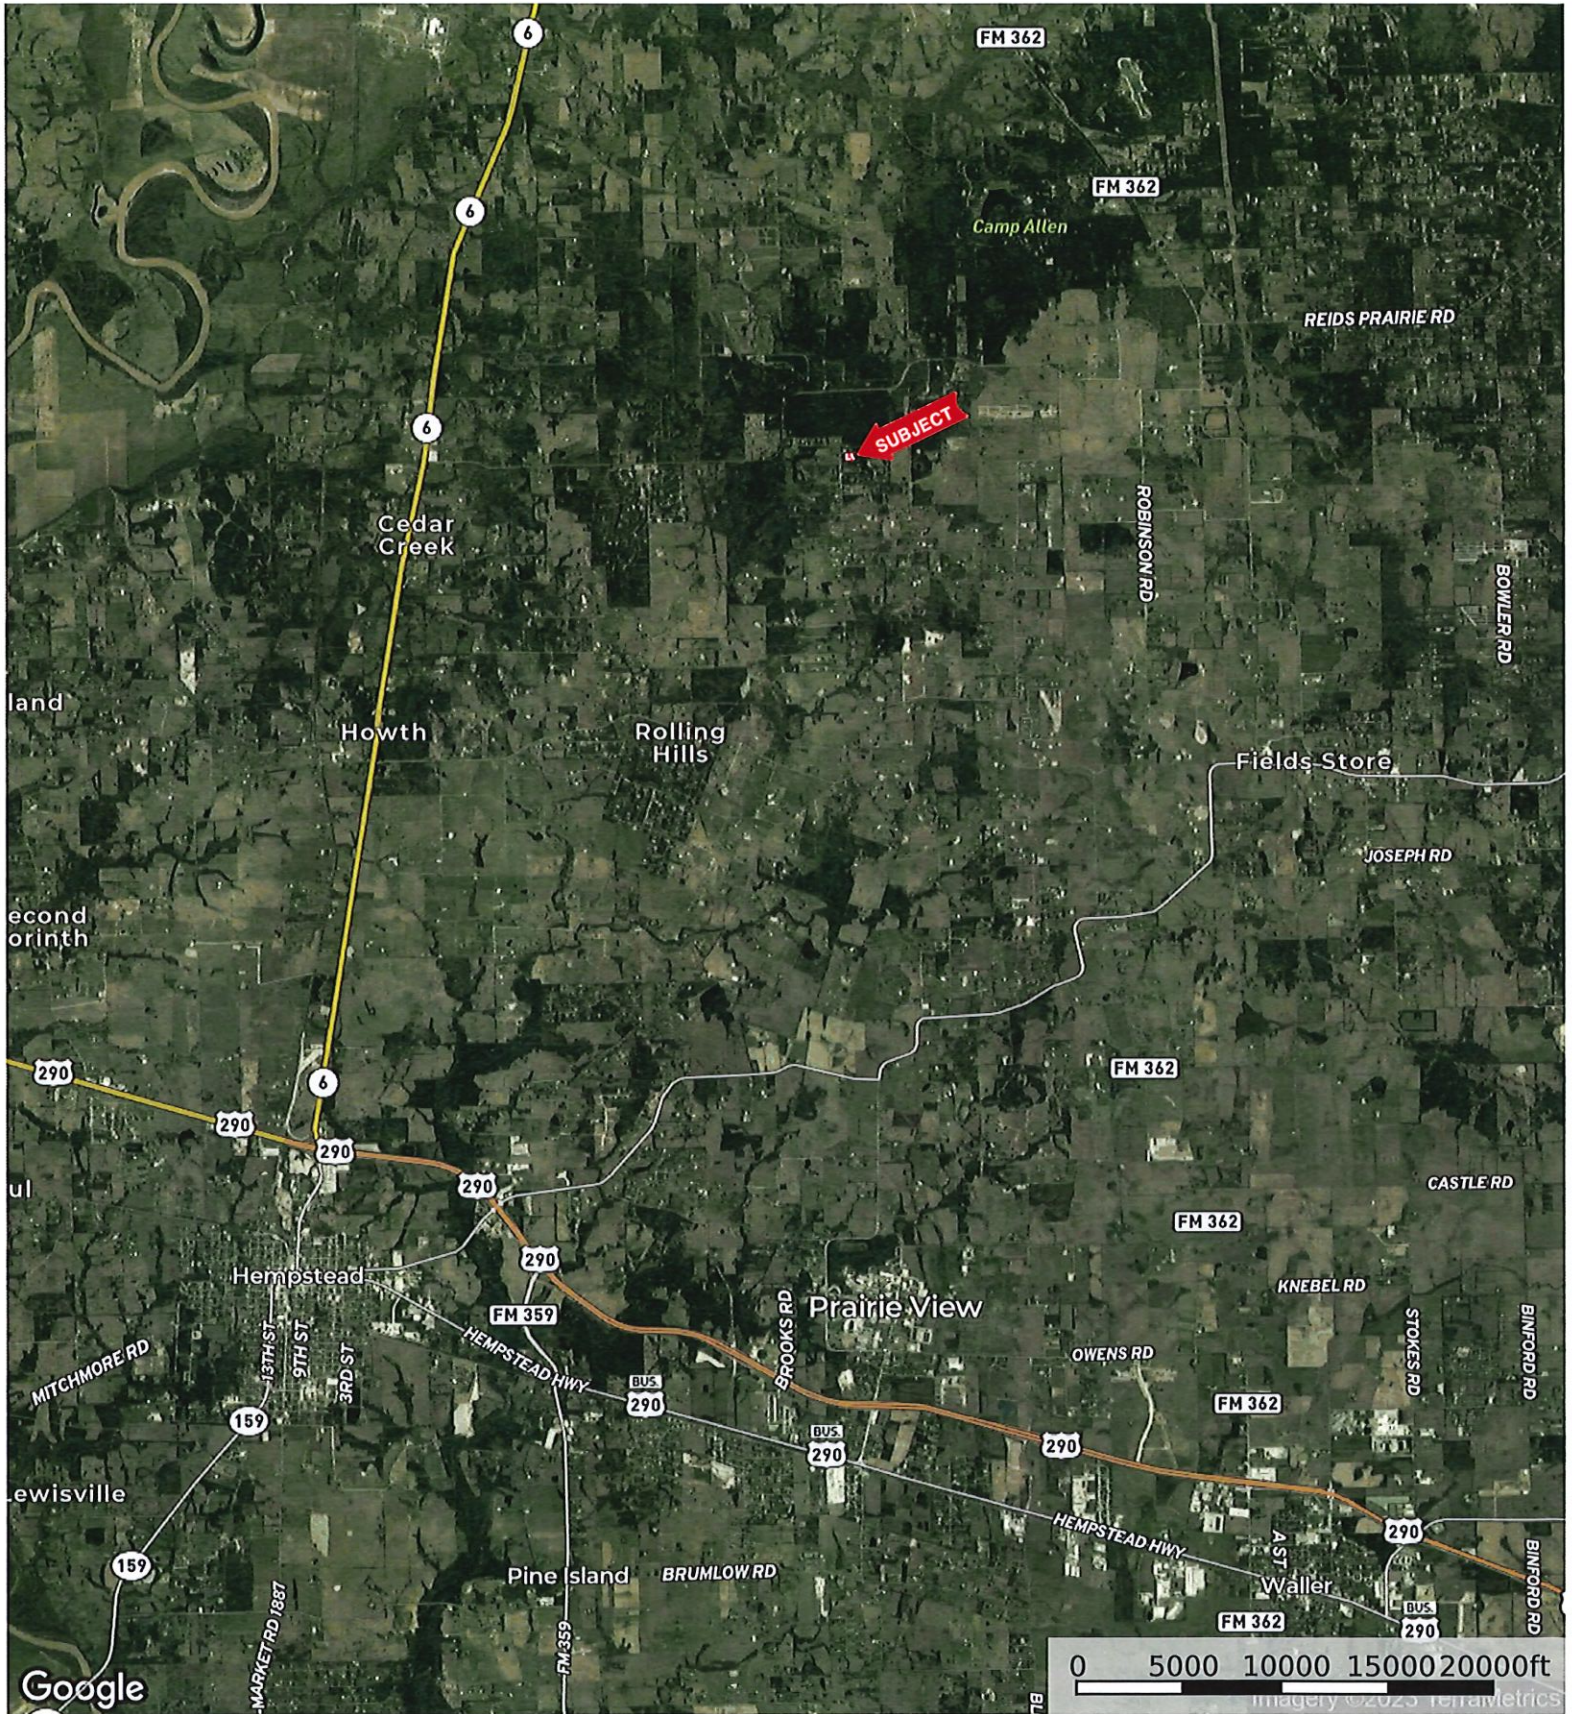

29167 Lake Dr.
Waller County, Texas, AC +/-

Boundary

29167 Lake Dr.
Waller County, Texas, AC +/-

Google

Imagery ©2023 Houston-Galveston Area Council, Maxar Technologies, Texas General Land Office, U.S. Geological Survey

 Boundary

 The information contained herein was obtained from sources deemed to be reliable. MapRight Services makes no warranties or guarantees as to the completeness or accuracy thereof.

29167 Lake Dr.
Waller County, Texas, AC +/-

 Boundary  Stream, Intermittent  River/Creek  Water Body

29167 Lake Dr.
Waller County, Texas, AC +/-

- Boundary
- 100 Year Floodplain
- 500 Year Floodplain
- Floodway
- Special
- Unmapped/ Not Included

The information contained herein was obtained from sources deemed to be reliable. MapRight Services makes no warranties or guarantees as to the completeness or accuracy thereof.