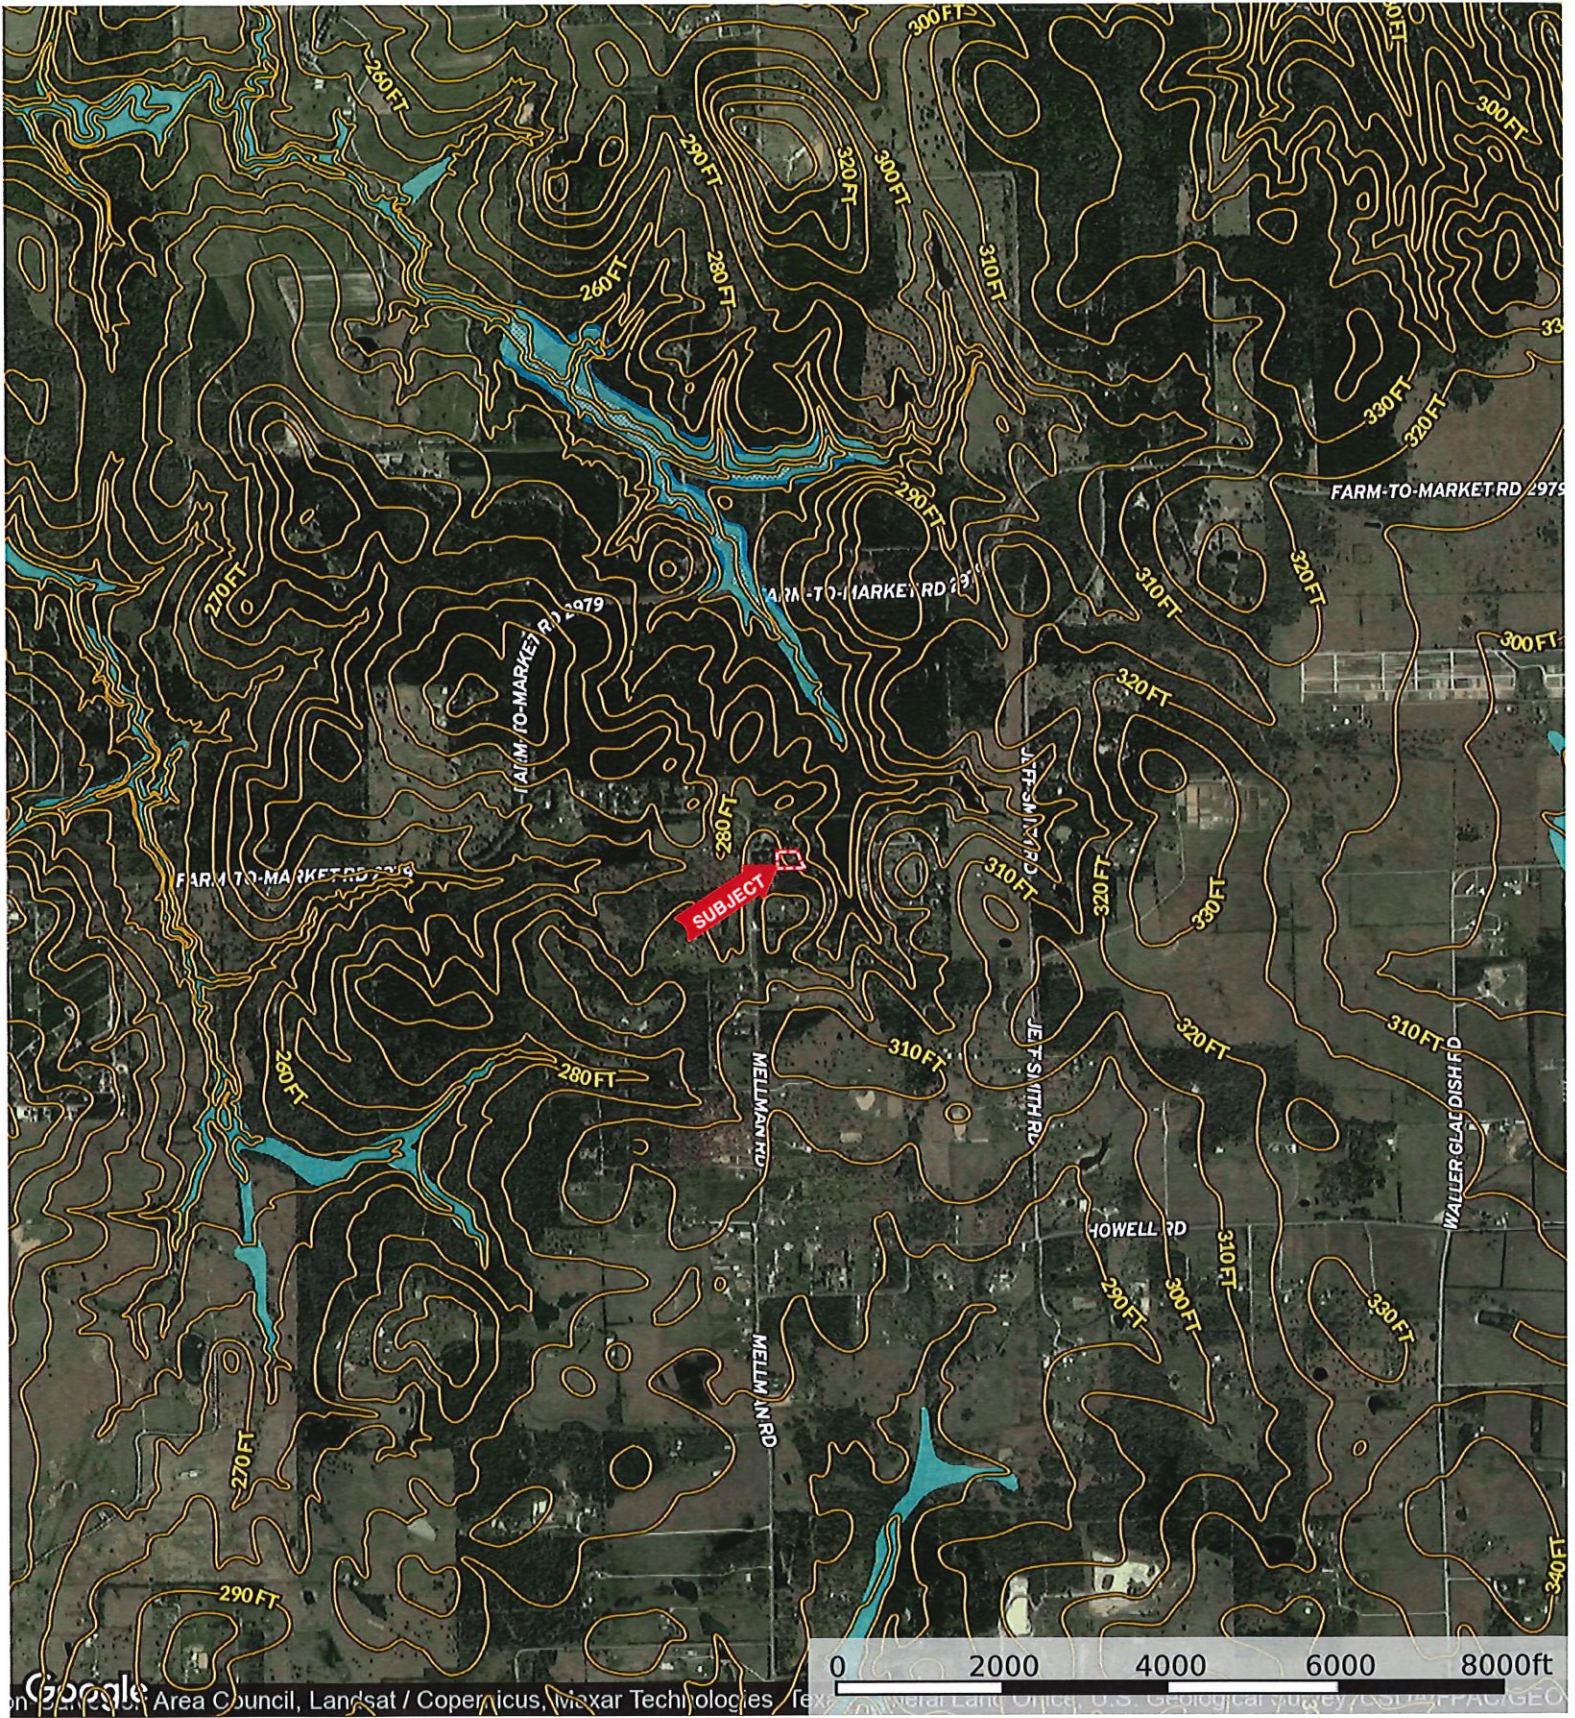

29167 Lake Dr.
Waller County, Texas, AC +/-

Boundary

29167 Lake Dr.
Waller County, Texas, AC +/-

Google

Imagery ©2023 Houston-Galveston Area Council, Maxar Technologies, Texas General Land Office, U.S. Geological Survey

 Boundary

 The information contained herein was obtained from sources deemed to be reliable. MapRight Services makes no warranties or guarantees as to the completeness or accuracy thereof.

29167 Lake Dr.
Waller County, Texas, AC +/-

 Boundary  Stream, Intermittent  River/Creek  Water Body

29167 Lake Dr.
Waller County, Texas, AC +/-

- Boundary
- 100 Year Floodplain
- 500 Year Floodplain
- Floodway
- Special
- Unmapped/ Not Included

The information contained herein was obtained from sources deemed to be reliable. MapRight Services makes no warranties or guarantees as to the completeness or accuracy thereof.