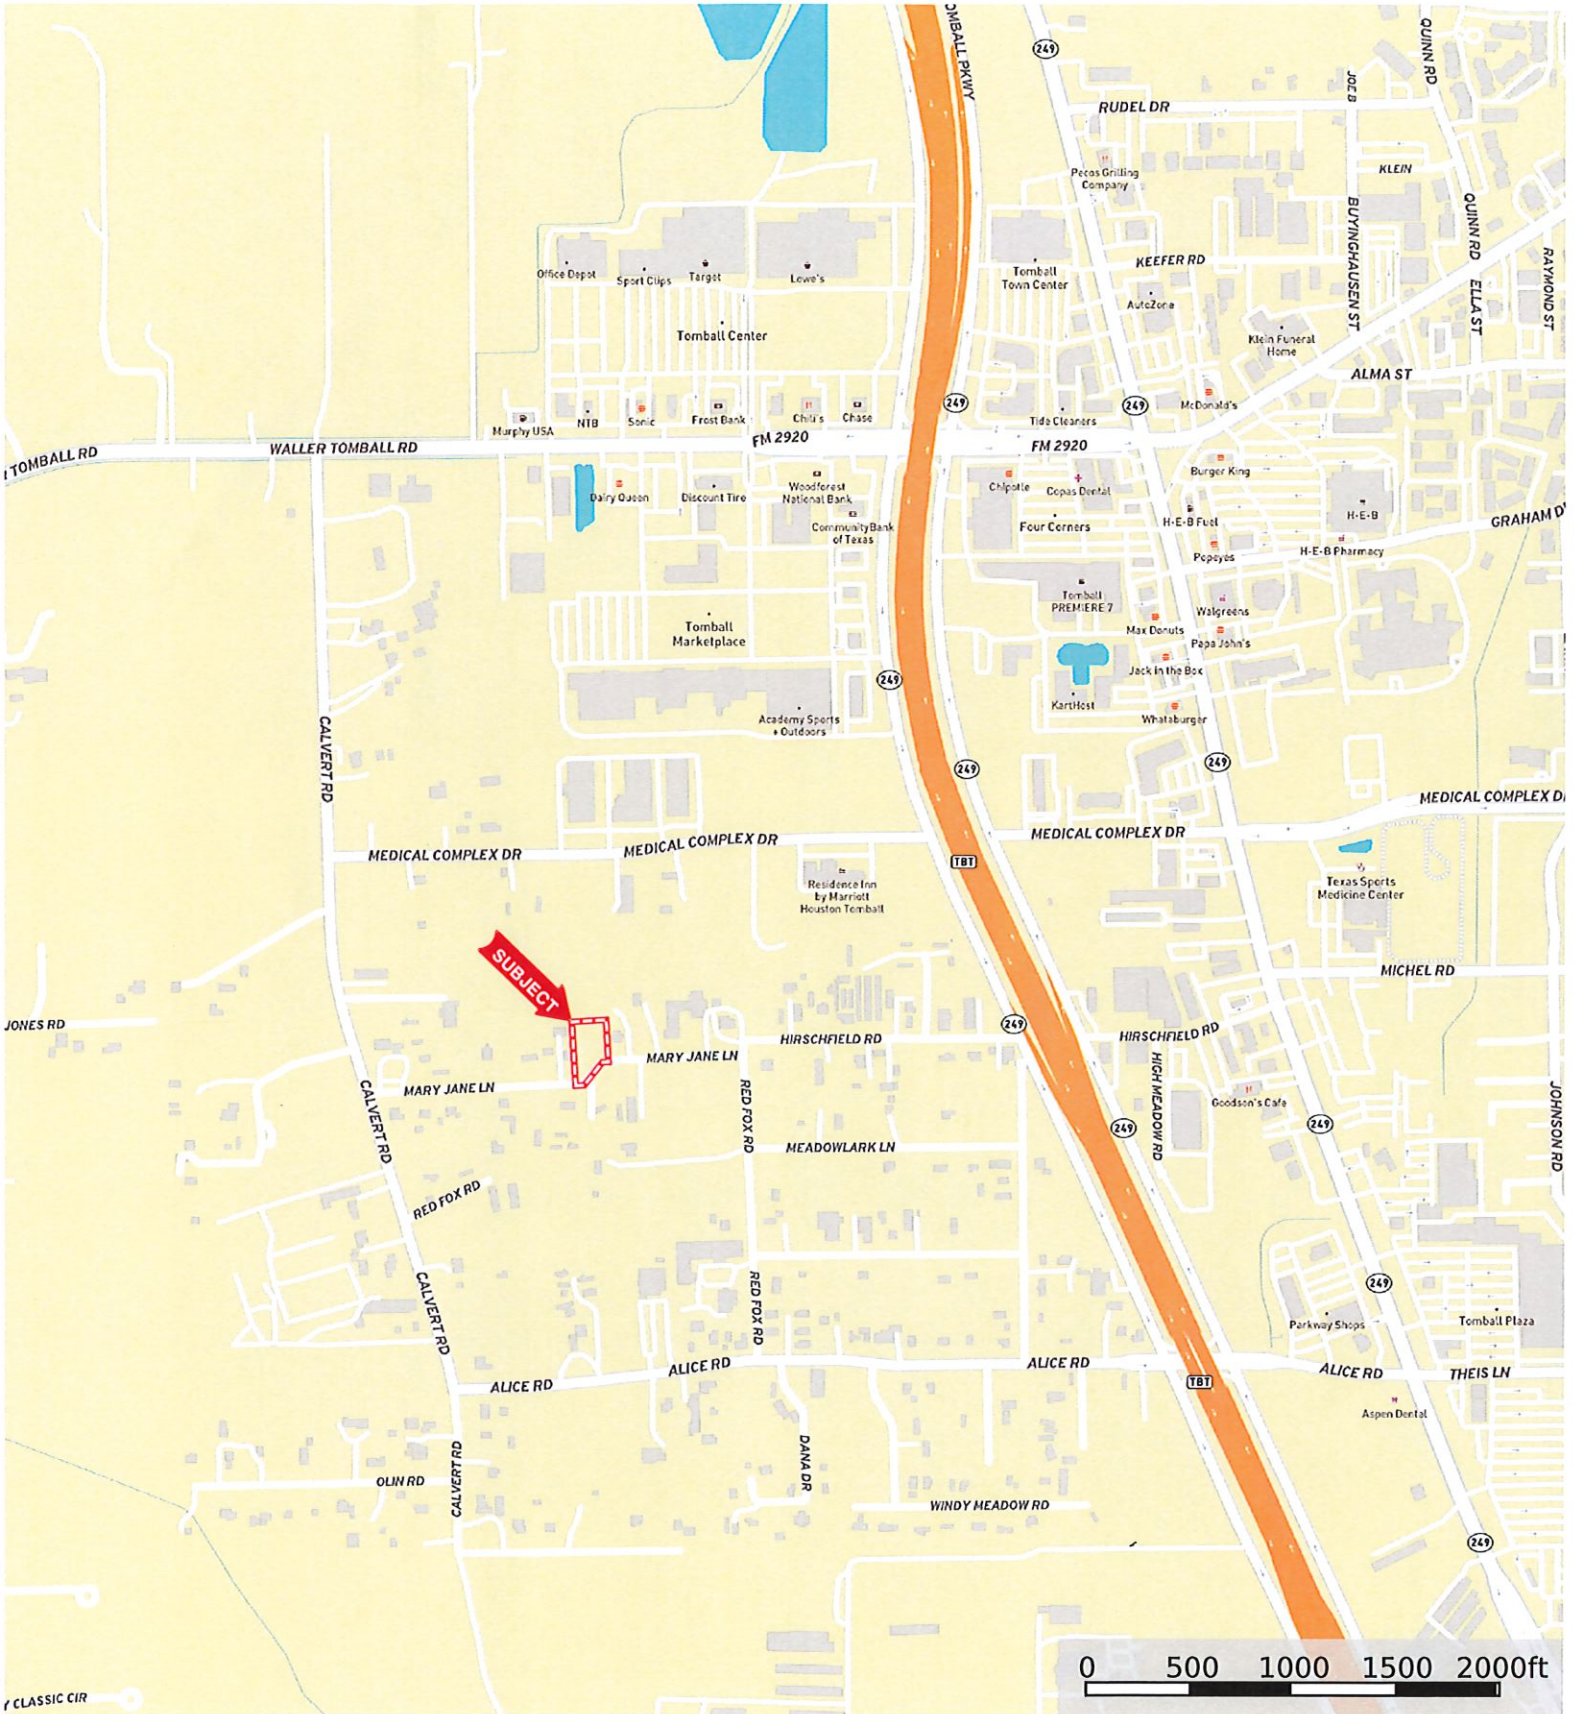

14410 Mary Jane Ln.
Harris County, Texas, AC +/-

 Boundary

14410 Mary Jane Ln.
Harris County, Texas, AC +/-

Google

Imagery ©2023 Houston-Galveston Area Council, Maxar Technologies, Texas General Land Office, U.S. Geological Survey

Boundary

M The information contained herein was obtained from sources deemed to be reliable. MapRight Services makes no warranties or guarantees as to the completeness or accuracy thereof.

14410 Mary Jane Ln.
Harris County, Texas, AC +/-

Google

- Boundary
- 100 Year Floodplain
- 500 Year Floodplain
- Floodway
- Special
- Unmapped/ Not Included