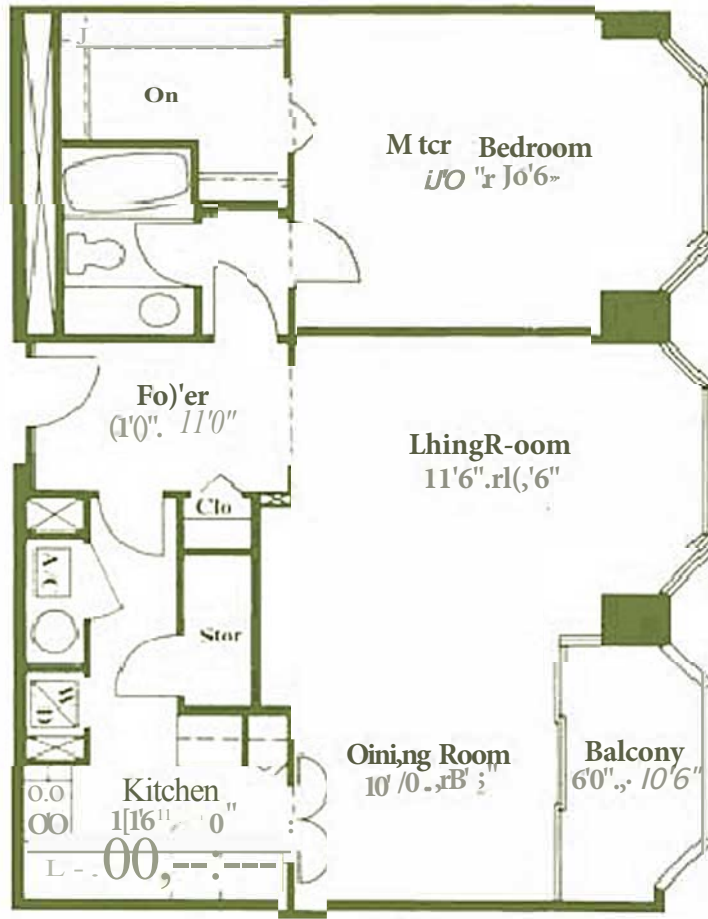

THE GOTHAM

All dimensions are approximate

1 Bedroom-1 Bath
 981 sq. ft. incl. dining balcony