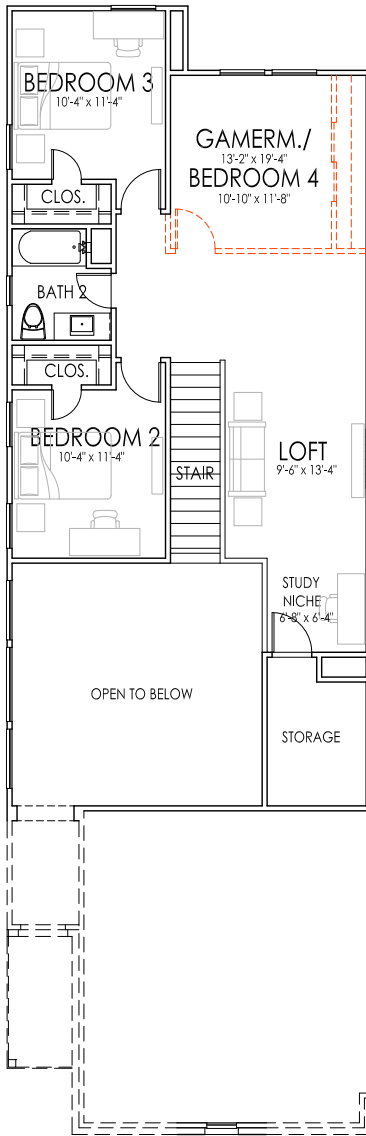

**LEGENDS RANCH
PLAN 9271**

SQUARE FOOTAGES	
FIRST FLOOR:	1214
SECOND FLOOR:	872
CONDITIONED LIVING:	2086 S.F.
OUTDOOR LIVING:	102
TOTAL LIVING:	2188 S.F.

ELEVATION A

ELEVATION B

ELEVATION C

SECOND FLOOR

FIRST FLOOR

C:\Acad\Drawings\2021\H Drawing Files\H022-9271.dwg, 10/29/2021 12:48:38 PM