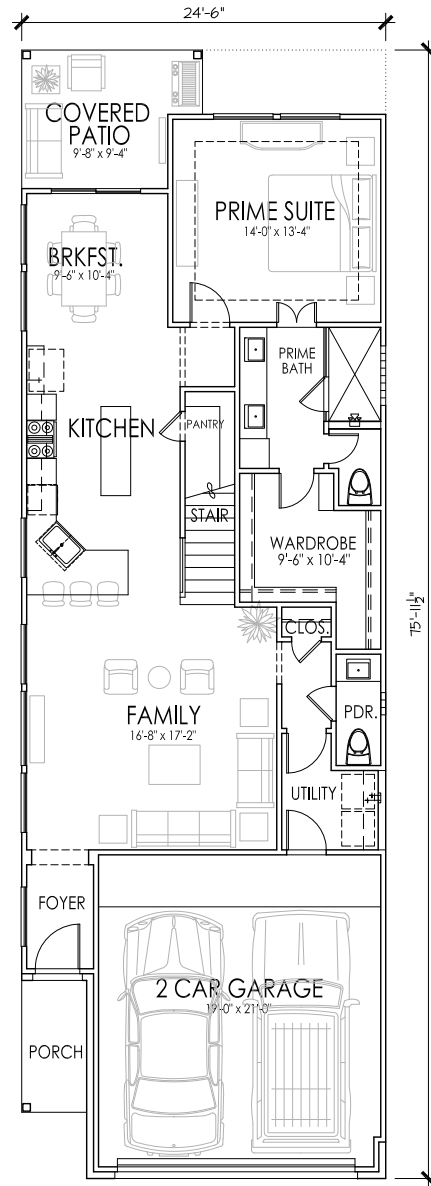

**LEGENDS RANCH
PLAN 9271**

SQUARE FOOTAGES	
FIRST FLOOR:	1214
SECOND FLOOR:	872
CONDITIONED LIVING:	2086 S.F.
OUTDOOR LIVING:	102
TOTAL LIVING:	2188 S.F.

ELEVATION A

ELEVATION B

ELEVATION C

SECOND FLOOR

FIRST FLOOR

C:\Acad\Drawings\2021\H Drawing Files\H022-9271.dwg, 10/29/2021 12:48:38 PM