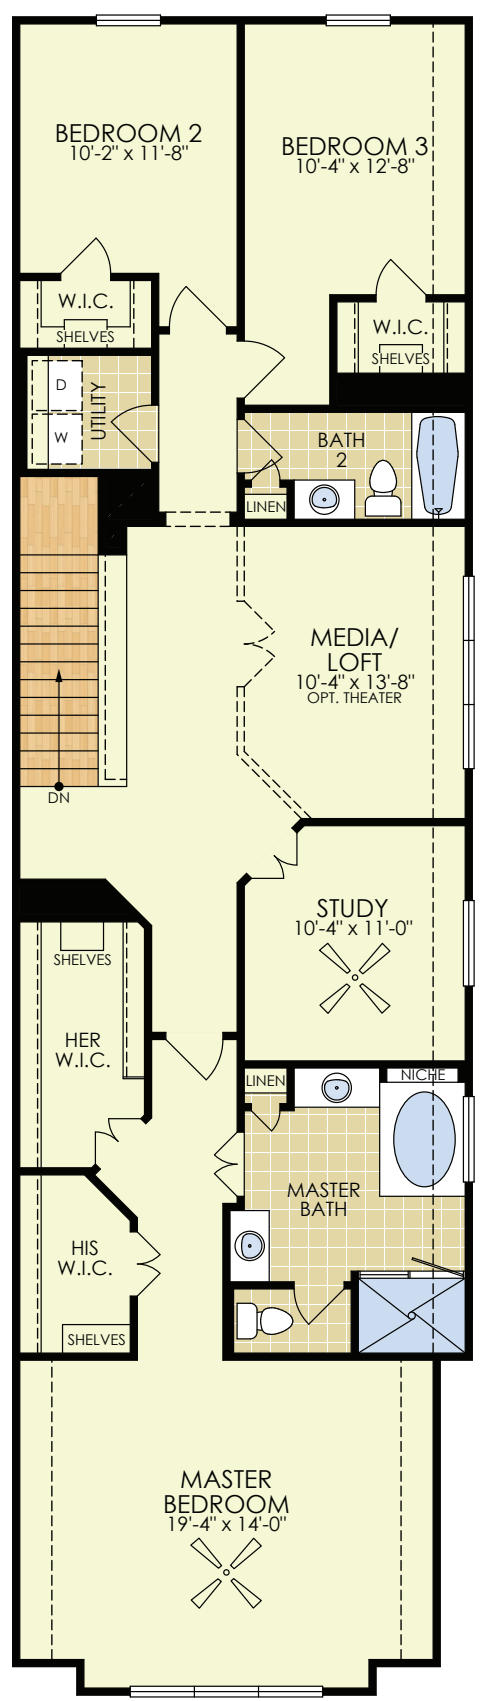

FIRST FLOOR

SECOND FLOOR

Chesapeake

Approximate Sq. Ft. 2532