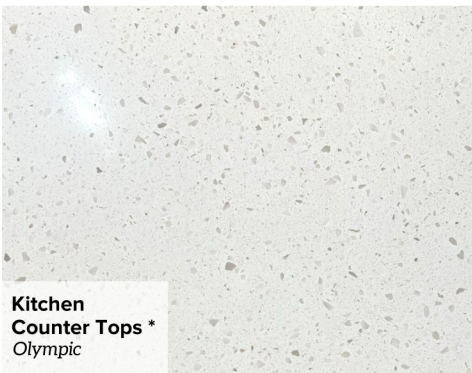

Home Selections

954 A Judiway Street

Entry, Kitchen, Living, Dining, Stairs *
Regal Frontier | Bianco

Kitchen Island Cabinets *
Painted Dakota Maple |
Black Onyx | 1/4 Flat Panel

Kitchen Backsplash *
MM30-White | 4" Hex
Grout: 381 Bright White

Kitchen Lower & Upper Cabinets *
Primary Bath Cabinets *
Painted Dakota Maple | White | 1/4 Flat Panel

Kitchen Counter Tops *
Olympic

Front Door *
ST-Arch-8 Ebony Stain

Primary Bath Shower Floor & Powder Bath Floor Tile
Matte Artic White 1.5" Hex
Grout | #381 Bright White