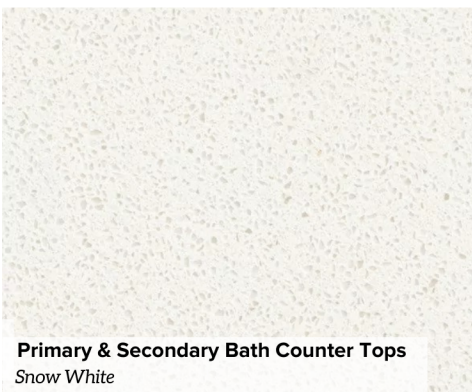

Home Selections

954 A Judiway Street

Entry, Kitchen, Living, Dining, Stairs *
Regal Frontier | Bianco

Kitchen Island Cabinets *
Painted Dakota Maple |
Black Onyx | 1/4 Flat Panel

Kitchen Backsplash *
MM30-White | 4" Hex
Grout: 381 Bright White

Kitchen Lower & Upper Cabinets *
Primary Bath Cabinets *
Painted Dakota Maple | White | 1/4 Flat Panel

Kitchen Counter Tops *
Olympic

Front Door *
ST-Arch-8 Ebony Stain

Primary Bath Shower Floor & Powder Bath Floor Tile
Matte Artic White 1.5" Hex
Grout | #381 Bright White

Secondary Bath Cabinets *
Painted Dakota Maple |
Adriatic Sea | 1/4 Flat Panel

Primary Tub/Shower Surround, Secondary Bath & Utility Floor Tile
TH01 Calacatta 12x24
Grout | #381 Bright White

Primary & Secondary Bath Counter Tops
Snow White