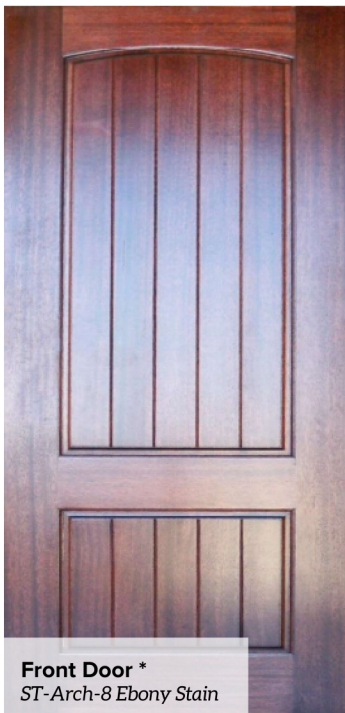

Home Selections

954 A Judiway Street

Entry, Kitchen, Living, Dining, Stairs *
Regal Frontier | Bianco

Kitchen Island Cabinets *
Painted Dakota Maple |
Black Onyx | 1/4 Flat Panel

Kitchen Backsplash *
MM30-White | 4" Hex
Grout: 381 Bright White

Kitchen Lower & Upper Cabinets *
Primary Bath Cabinets *
Painted Dakota Maple | White | 1/4 Flat Panel

Kitchen Counter Tops *
Olympic

Front Door *
ST-Arch-8 Ebony Stain

Primary Bath Shower Floor & Powder Bath Floor Tile
Matte Artic White 1.5" Hex
Grout | #381 Bright White