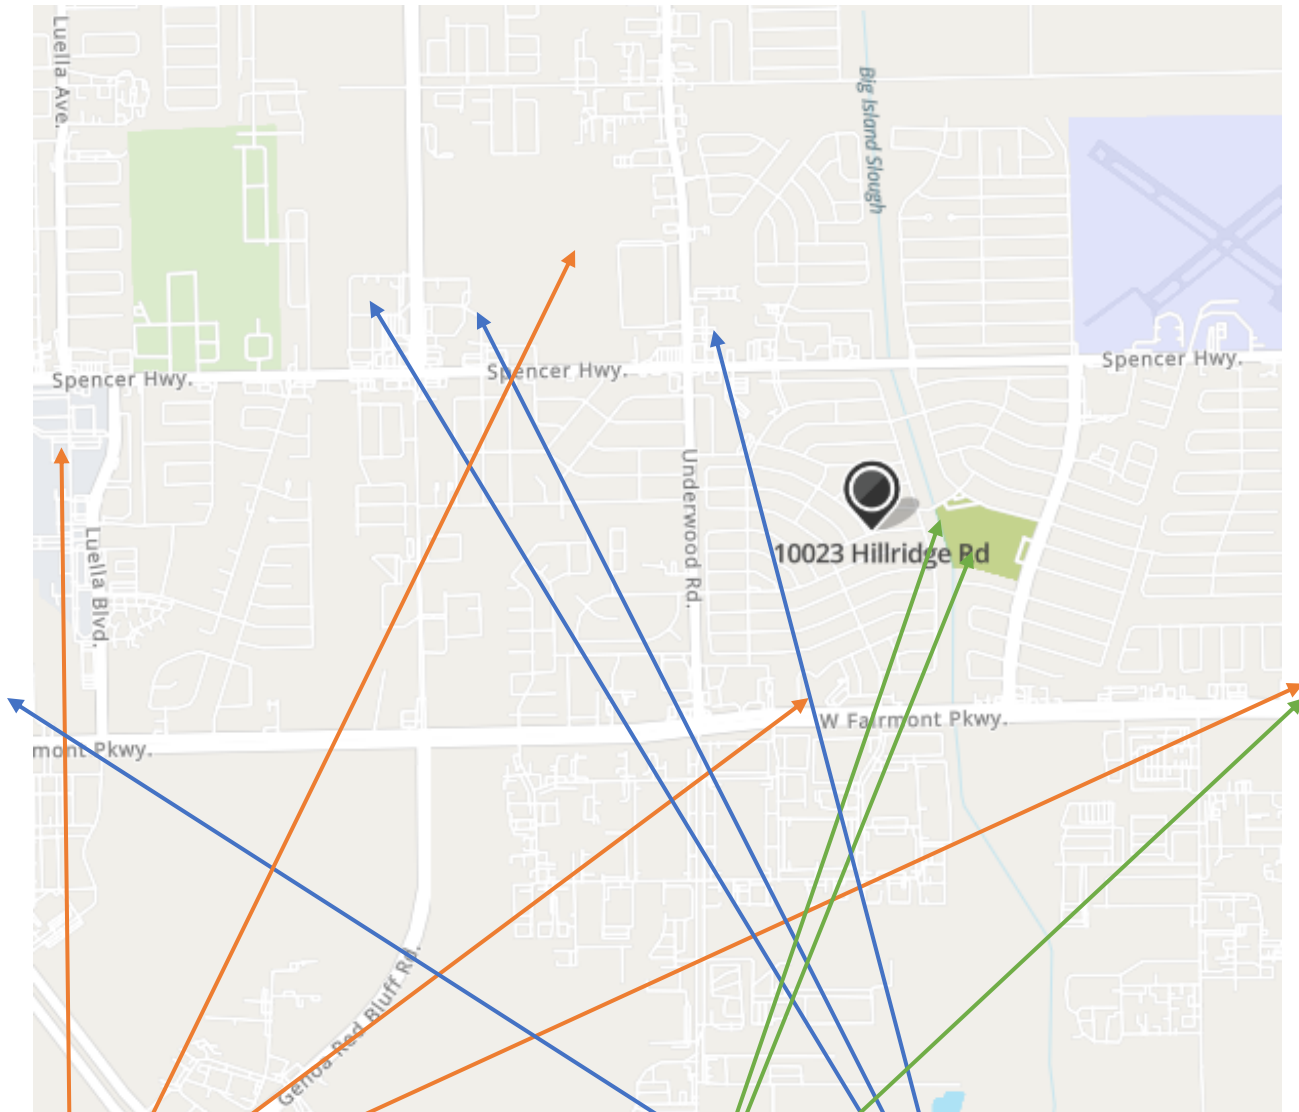

10023 Hillridge Road, La Porte

Area Information

Nearby schools

- Jennie Reid Elementary
- Lomax Junior High
- La Porte High School
- San Jacinto College

Nearby Parks and Rec

- Fairmont Park with pool, splash park, ball fields
- Farrington Dog Park
- Sylvan Beach – 10 minutes

Nearby Shopping and restaurants

- H-E-B
- Walmart
- Fairmont Pkwy shopping like Lowes, Target, Hobby Lobby, restaurants and more
- Nearby restaurants like Gringos