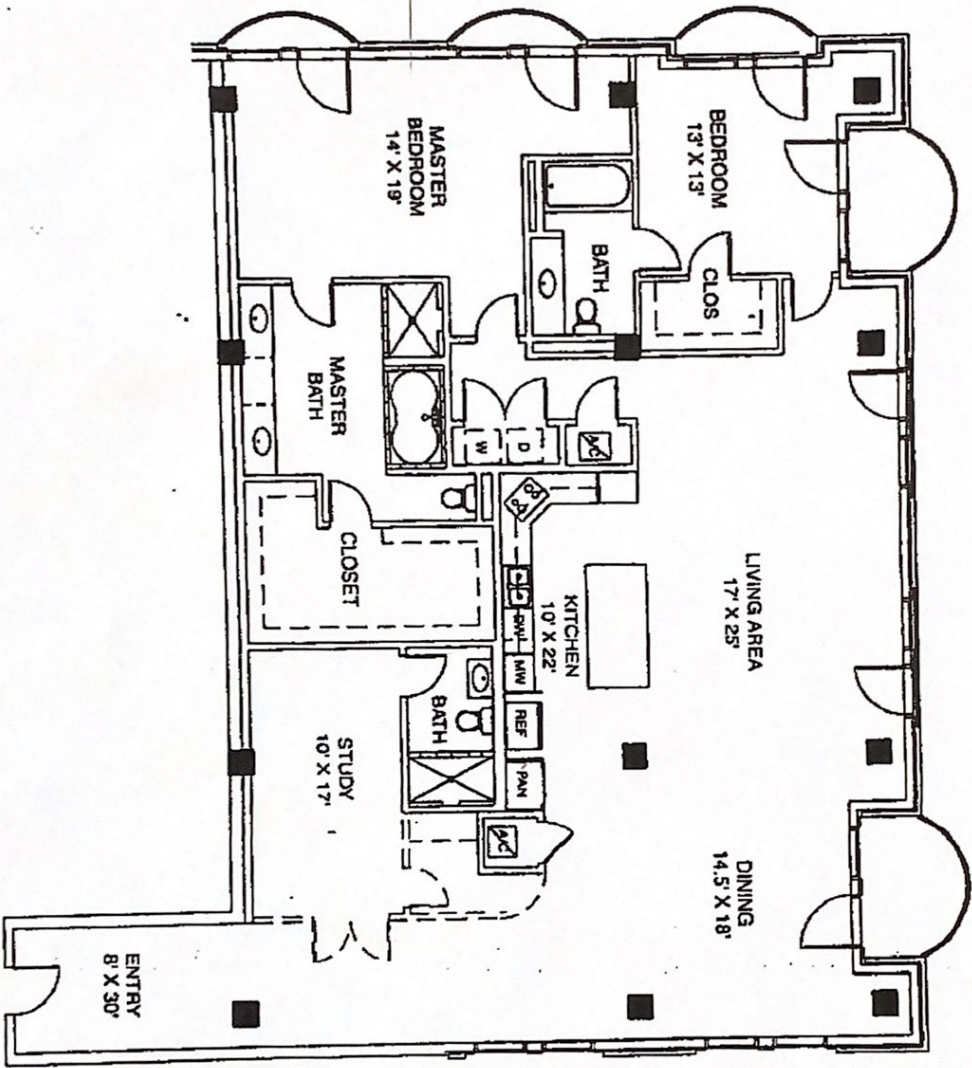

TANGLEWOOD

RESIDENCE NUMBER 201
RESIDENCE SIZE - 2928 SQ FT
PATIO SIZE - 110 SQ FT

FOORPLANS ARE NOT TO SCALE. ROOM DIMENSIONS AND THE NUMBER OF SQUARE FEET IN THE RESIDENCE AND THE PATIO ARE APPROXIMATE. PLEASE ASK YOUR SALES REPRESENTATIVE FOR SPECIFIC FLOOR PLANS FOR THE RESIDENCES IN WHICH YOU ARE INTERESTED.

A DOUBLE DASHED LINE REPRESENTS AN INTERIOR WALL THAT MAY BE CONSTRUCTED AT THE PURCHASER'S OPTION FOR AN ADDITIONAL COST. PLEASE ASK YOUR SALES REPRESENTATIVE FOR ALTERNATIVES AND PRICING.