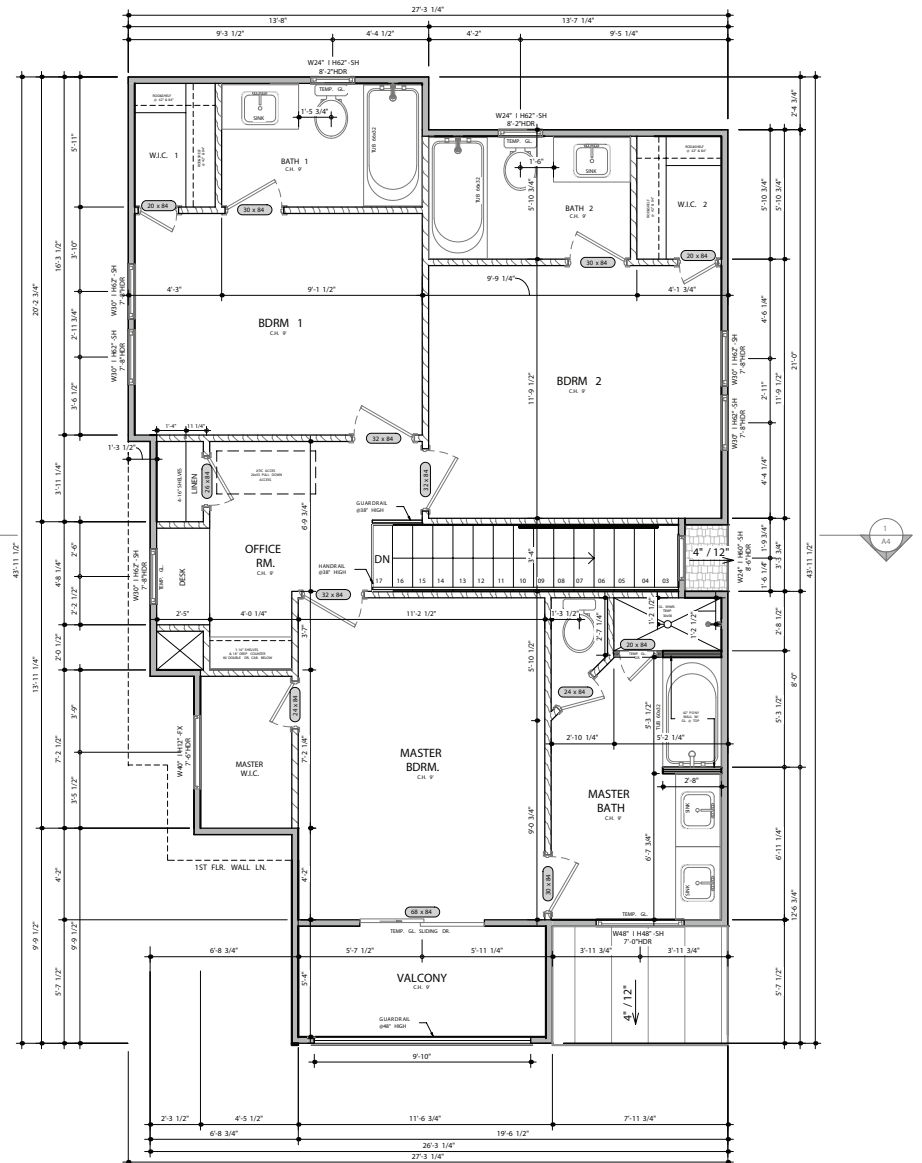

① F.I.N. FLR 1
1/4" = 1'-0"

② F.I.N. FLR 2
1/4" = 1'-0"

Floor plan
 2813 Drew Street, Houston, Texas 77004

MADISON
 FINE PROPERTIES