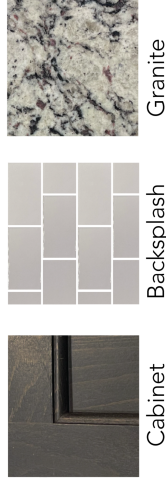

ALTA HOMES

**17683 CEDAR CREST DRIVE,
CONROE TEXAS**

PAINT/FLOORING

First Star
Paint

LVP

Carpet

KITCHEN

Cabinet

Countertop

Tile Floor

Brick
Seeley
Town

Siding
Pure White
SW 7005

Trim
Tricorn Black
SW 6258