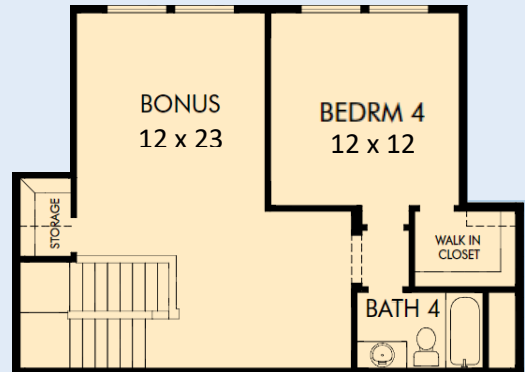

THE LENNON

3610 WESTON MANOR LN

3,201 sq. ft. • 4 Bedrooms • 3 Full Baths • 1 Half Bath • 2 Car Garage

14680032 HOU

2/25/2022