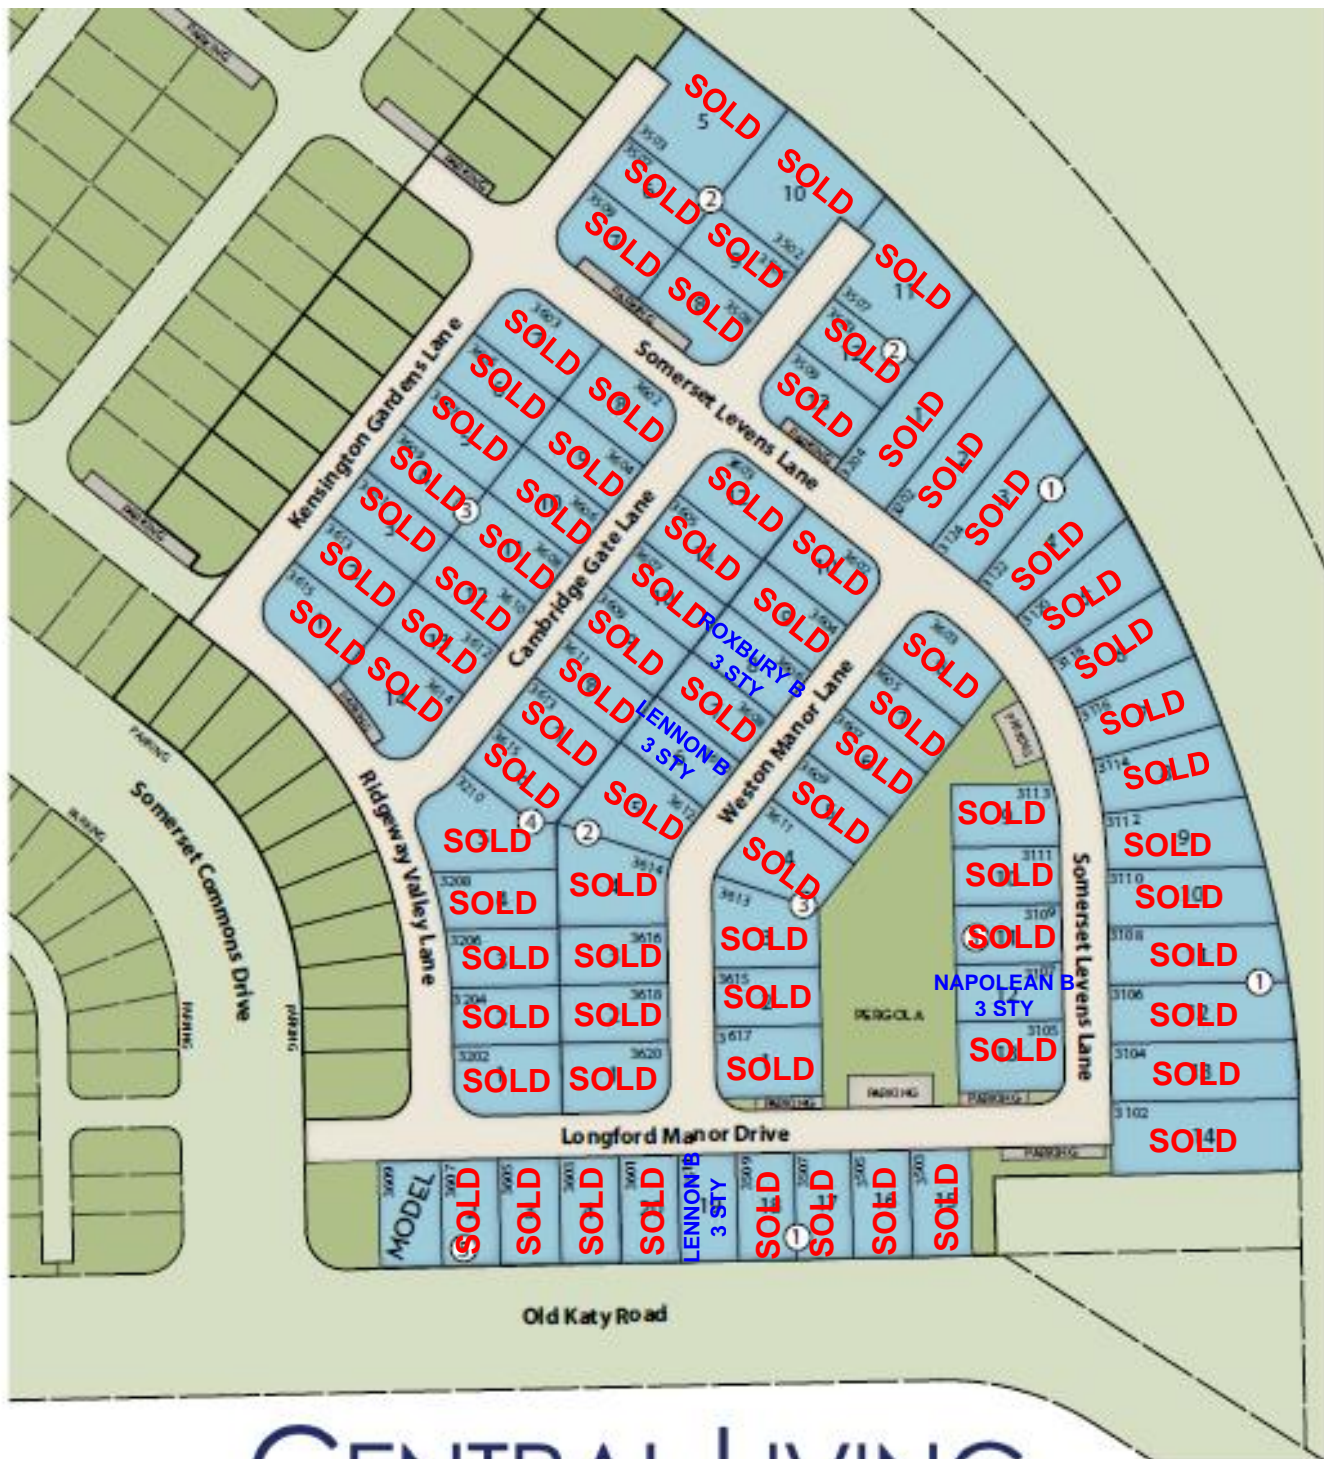

SOMERSET GREEN

CENTRAL LIVING by David Weekley Homes

Artist's concept only. Rendering subject to change without notice.