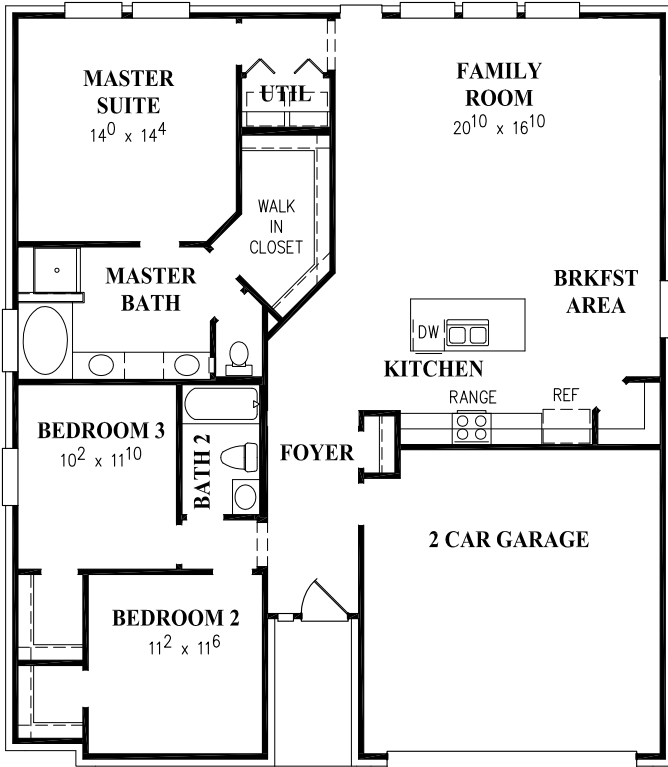

BAYWAY HOMES

BUILT BETTER

El Jardin 1628 sqft

Elevation "A"

Elevation "B"

Elevation "C"

Optional Covered Patio

Optional Extended Covered Patio