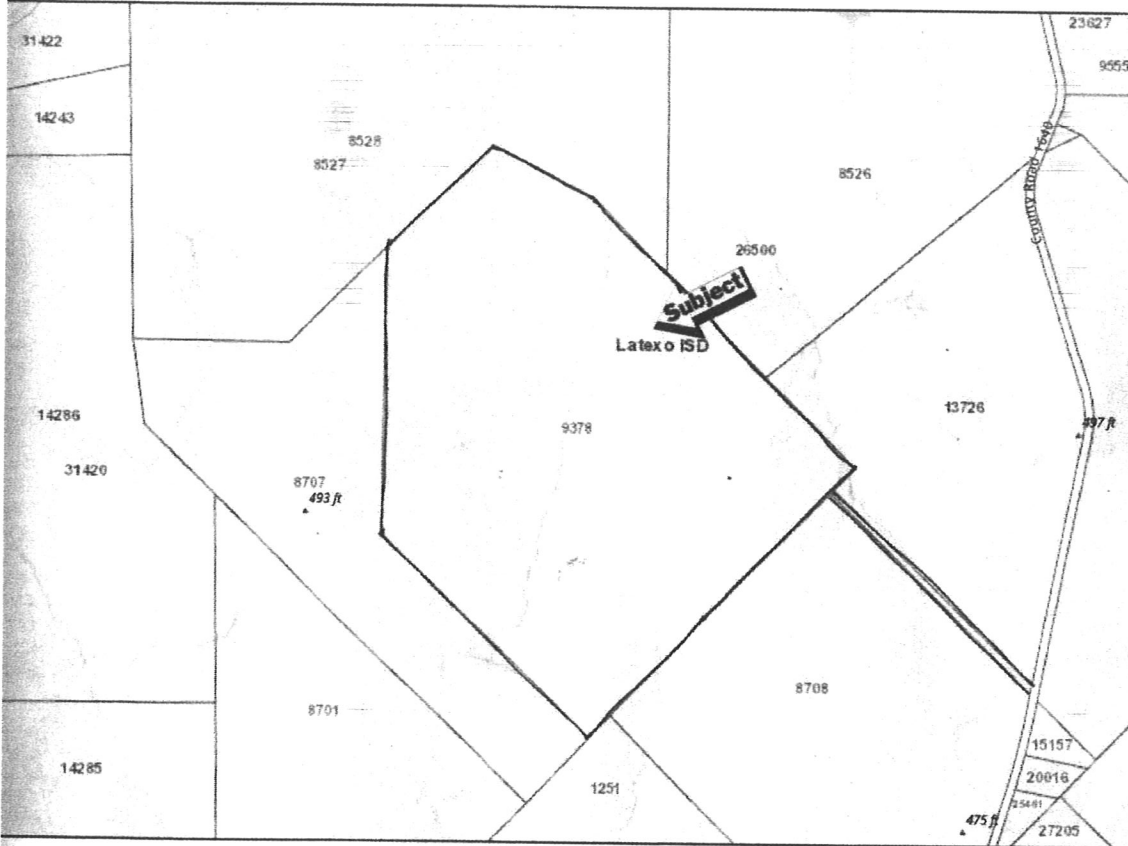

Tax Assessor's Map

Owner	Elvira Aquirre				
Property Address	1647 County Road 1640				
City	Grapeland	County	Houston	State	TX
Client	Christie Scroggins, Landmark Realty				
				Zip Code	75844

Houston CAD

2023, 1:27:30 PM

- ☒ School Districts
- ☐ History Labels
- ☐ History Line
- ☐ Parcels

This product is for informational purposes and may not have been prepared for, or be suitable for legal, engineering, or surveying purposes. Users of this information should review or consult the primary data and information sources.