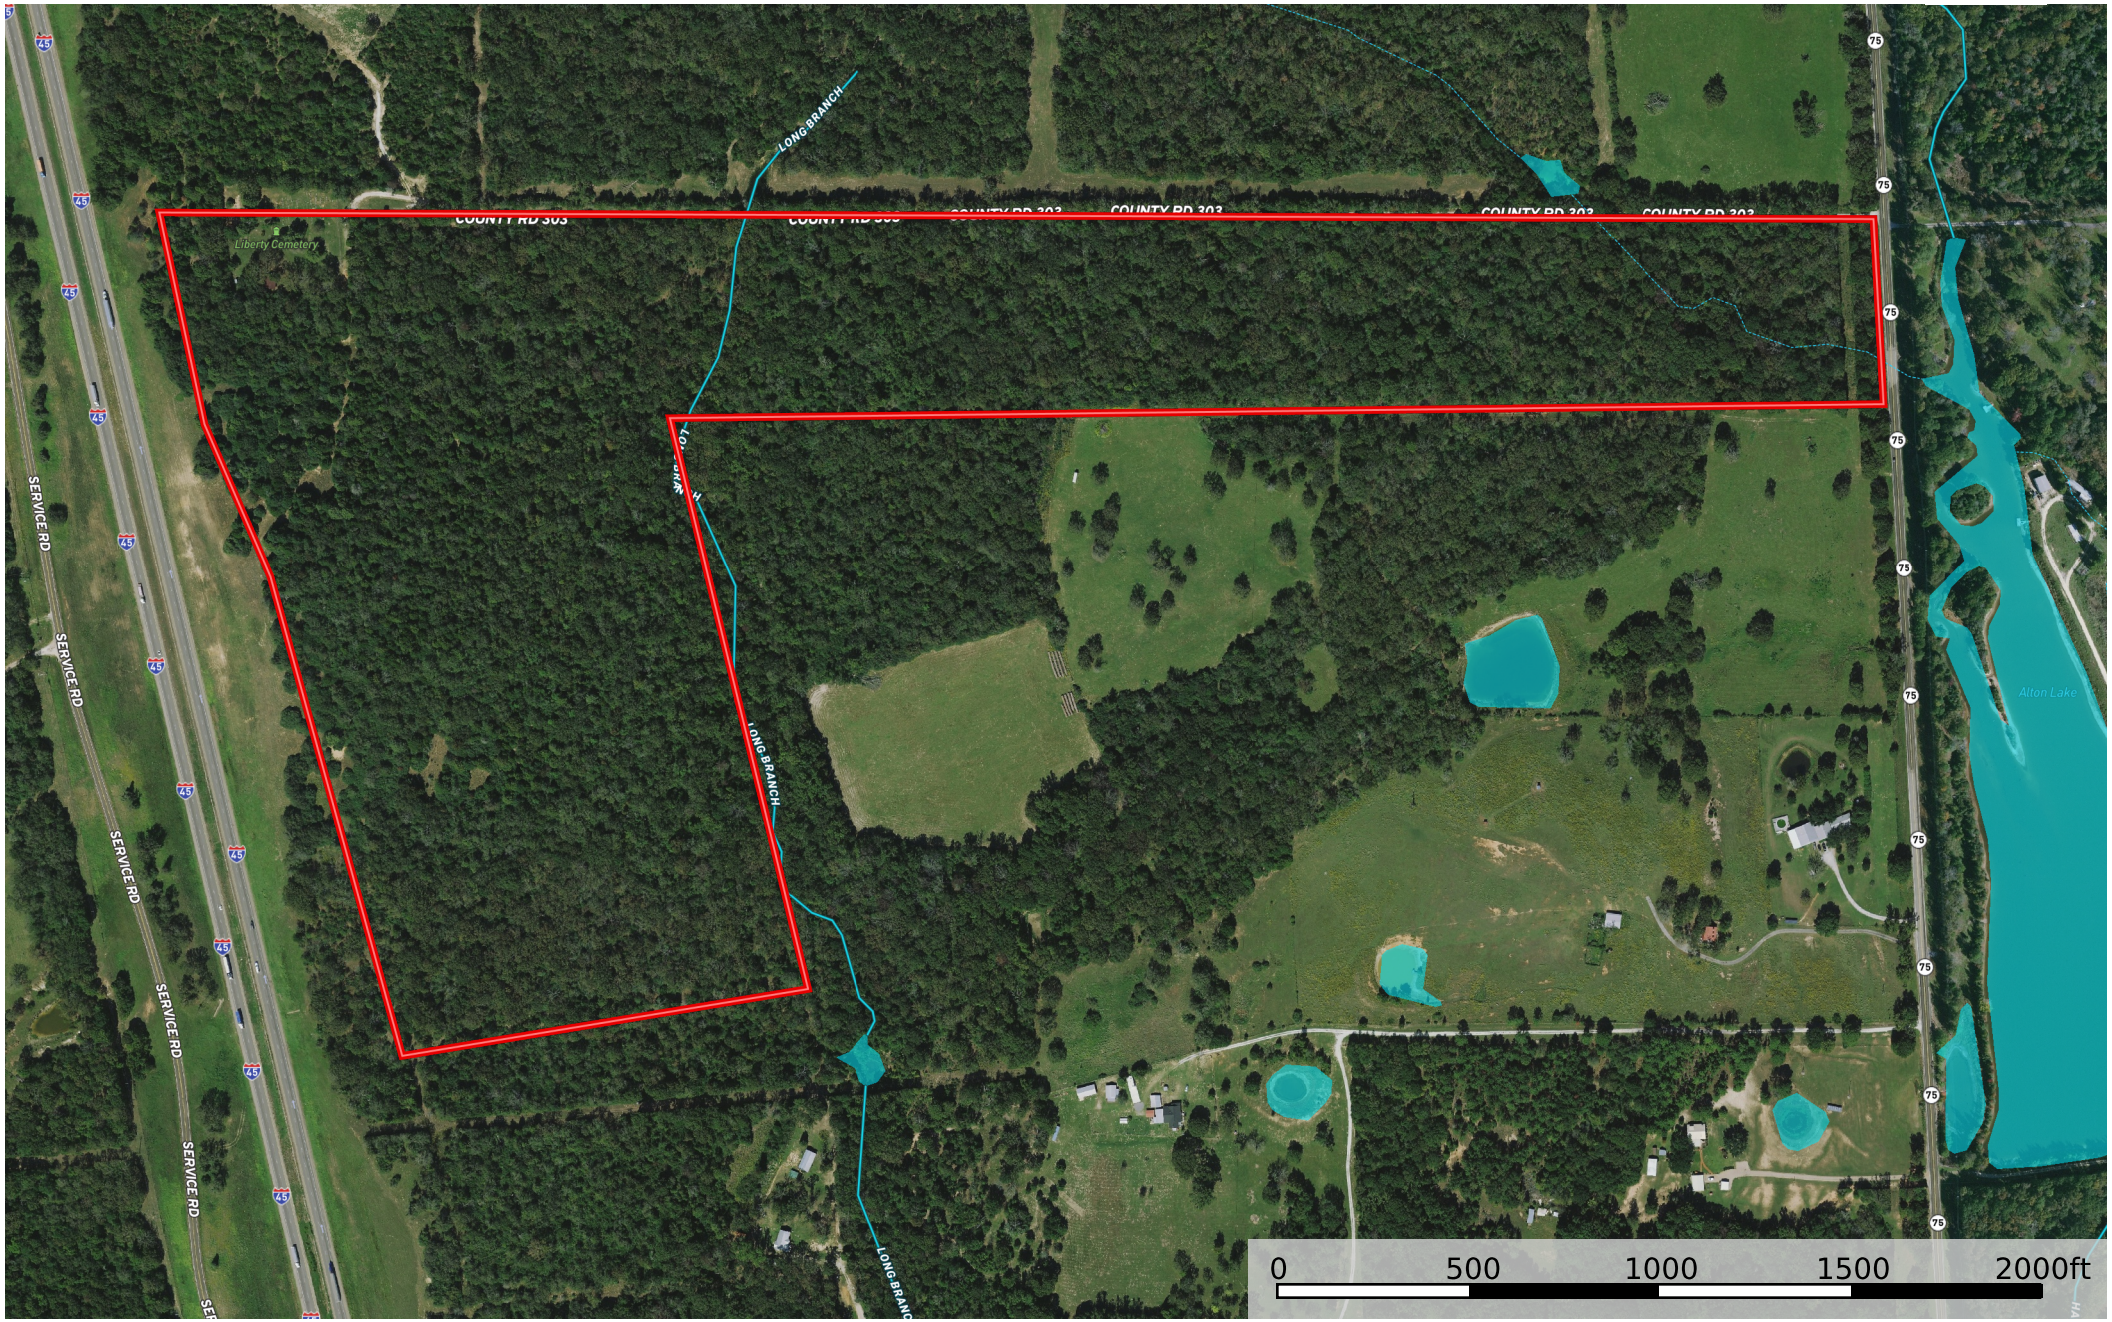

# Estrada

Leon County, Texas, 87 AC +/-

- Boundary
- Stream, Intermittent
- River/Creek
- Water Body