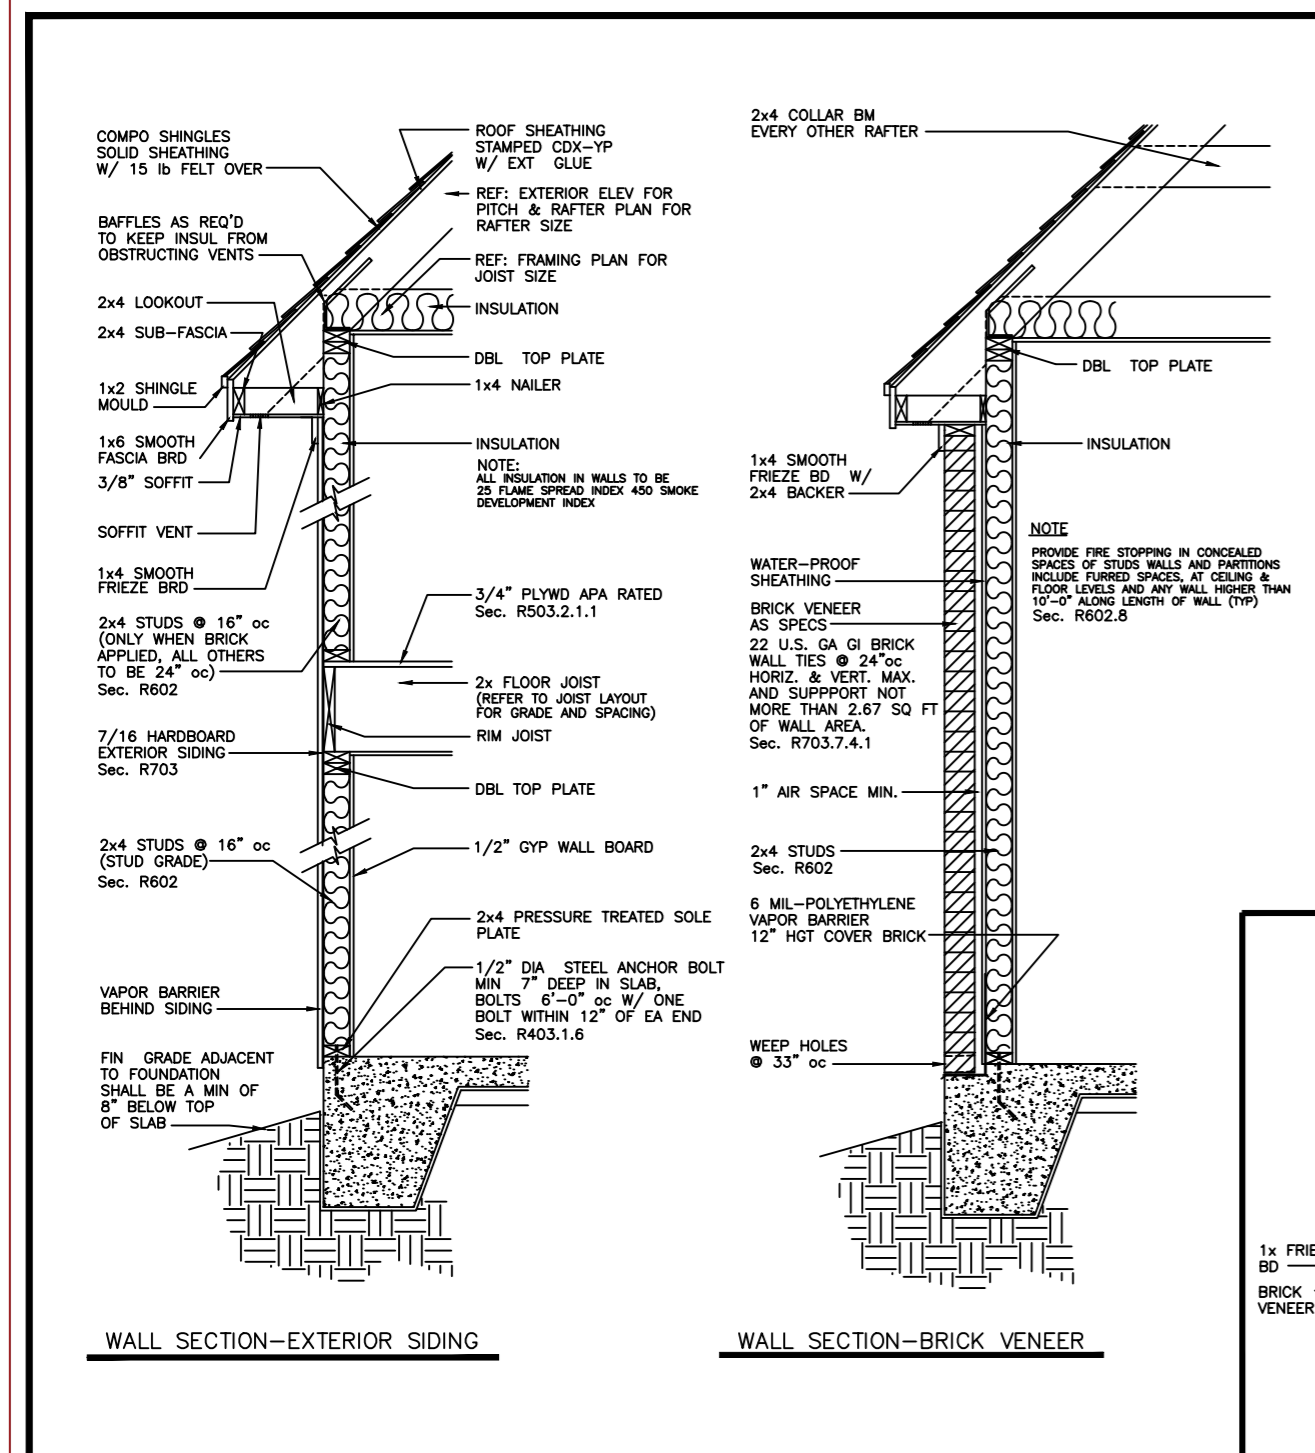

Date: 09/10/21
Drawn: PM
Approved:
Cadd File No: 2021_JOBS/MTZ
C.O.H. JOB NO: Project No: 21044

ALYSSUM BUILDING CONSULTANTS LLC
TEX ENGR. FIRM 13975
Sheet Title: IRC - 2012
G.002

LEGEND: Symbols for electrical and plumbing fixtures. Includes STANDARD SWITCH, 3 WAY SWITCH, 4 WAY SWITCH, SWITCH WITH DIMMER, STANDARD OUTLET, 12" A F F (U N O), 220 OUTLET, UTILITY, HALF HOT OUTLET, GROUND FAULT CIRCUIT INTERRUPTOR, GROUND FAULT CIRCUIT INTERRUPTOR WATER PROOFING, HANGING FIXTURE/BLOCK, RECESS CAN LIGHT, RECESS EYE BALL, INCANDESCENT LIGHT, WALL MOUNTED LIGHT, FLUORESCENT LIGHT (REF: DRAWINGS FOR SIZE), TELEPHONE SHOWER HEAD, CABLE TV OUTLET, CHIMES (DOOR BELL), DOOR BELL, SMOKE DETECTOR, EXHAUST FAN (50 CFM), GAS, CEILING FAN W/ LIGHT, CEILING FAN W/ LIGHT, RETURN AIR, DISAPPEARING STAIRS, MEDICINE CABINET, HOSE BIBB (COLD WATER), WATER OUTLETS (COLD AND HOT), CHANGE ON FLOOR MATERIAL, SEE DETAIL.

STEEL LINTEL SCHEDULE table with columns for size, angle, and number of bolts.