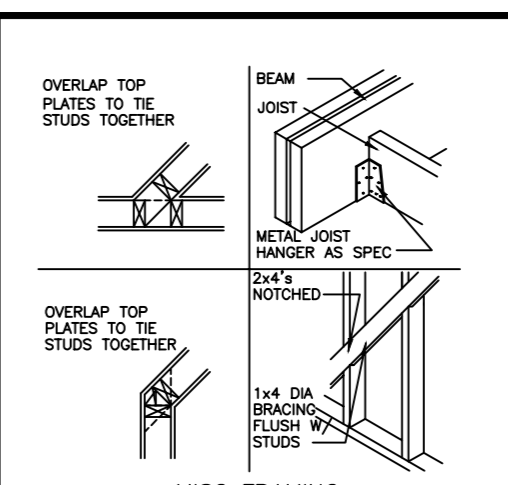

Designer: Prisciliano Martinez

CUSTOMER: FRANCISCO CAMPOS
HOUSE REPAIRS & SMALL REMODELING
ADDRESS: 741 WINDING RD. PASADENA TX. 77504
INTERNATIONAL RESIDENTIAL CODE 2012 DETAILS

Revisions table with columns for revision number, date, and description.

Date: 09/10/21
Drawn: PM
Approved:
Cadd File No: 2021_JOBS/MTZ
C.O.H. JOB NO: Project No: 21044

ALYSSUM BUILDING CONSULTANTS LLC
TEX ENGR. FIRM 13975
Sheet Title: IRC - 2012
G.002

LEGEND: Symbols for electrical and plumbing fixtures. Includes STANDARD SWITCH, 3 WAY SWITCH, 4 WAY SWITCH, SWITCH WITH DIMMER, STANDARD OUTLET, 12" A F F (U N O), 220 OUTLET, UTILITY, HALF HOT OUTLET, GROUND FAULT CIRCUIT INTERRUPTOR, GROUND FAULT CIRCUIT INTERRUPTOR WATER PROOFING, HANGING FIXTURE/BLOCK, RECESS CAN LIGHT, RECESS EYE BALL, INCANDESCENT LIGHT, WALL MOUNTED LIGHT, FLUORESCENT LIGHT (REF: DRAWINGS FOR SIZE), TELEPHONE SHOWER HEAD, CABLE TV OUTLET, CHIMES (DOOR BELL), DOOR BELL, SMOKE DETECTOR, EXHAUST FAN (50 CFM), GAS, CEILING FAN W/ LIGHT, CEILING FAN W/ LIGHT, RETURN AIR, DISAPPEARING STAIRS, MEDICINE CABINET, HOSE BIBB (COLD WATER), WATER OUTLETS (COLD AND HOT), CHANGE ON FLOOR MATERIAL, SEE DETAIL.

STEEL LINTEL SCHEDULE table with columns for size, angle, and number of bolts.