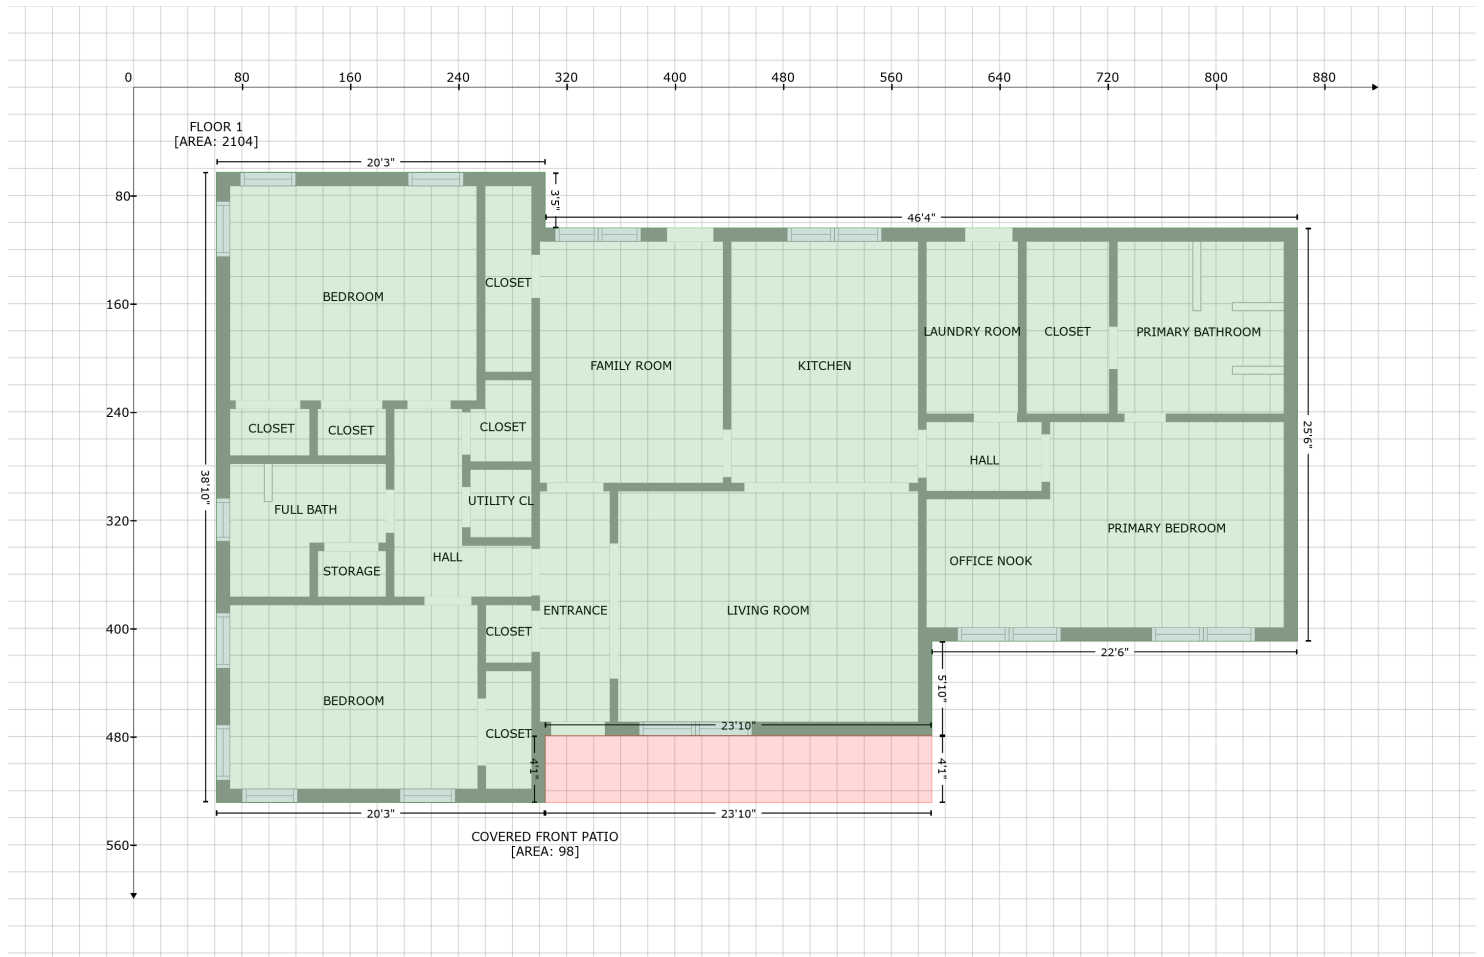

424 BOWMAN, Alvin, Tx, United States

Gross Living Area: 2104 sq. ft

Space	Area (sq. ft)	Calculation
FLOOR 1 (Living area)	2104	Coordinate Polygon Area Algorithm using inches $-((304.2 + 304.2) * (63 - 104) + (304.2 + 860.3) * (104 - 104) + (860.3 + 860.3) * (104 - 409.5) + (860.3 + 590) * (409.5 - 409.5) + (590 + 590) * (409.5 - 479.2) + (590 + 304.2) * (479.2 - 479.2) + (304.2 + 304.2) * (479.2 - 528.7) + (304.2 + 61.1) * (528.7 - 528.7) + (61.1 + 61.1) * (528.7 - 63) + (61.1 + 304.2) * (63 - 63)) * 0.5 * 0.00694$
COVERED FRONT PATIO (Non-living area)	98	$-((590 + 590) * (479.2 - 528.7) + (590 + 304.2) * (528.7 - 528.7) + (304.2 + 304.2) * (528.7 - 479.2) + (304.2 + 590) * (479.2 - 479.2)) * 0.5 * 0.00694$