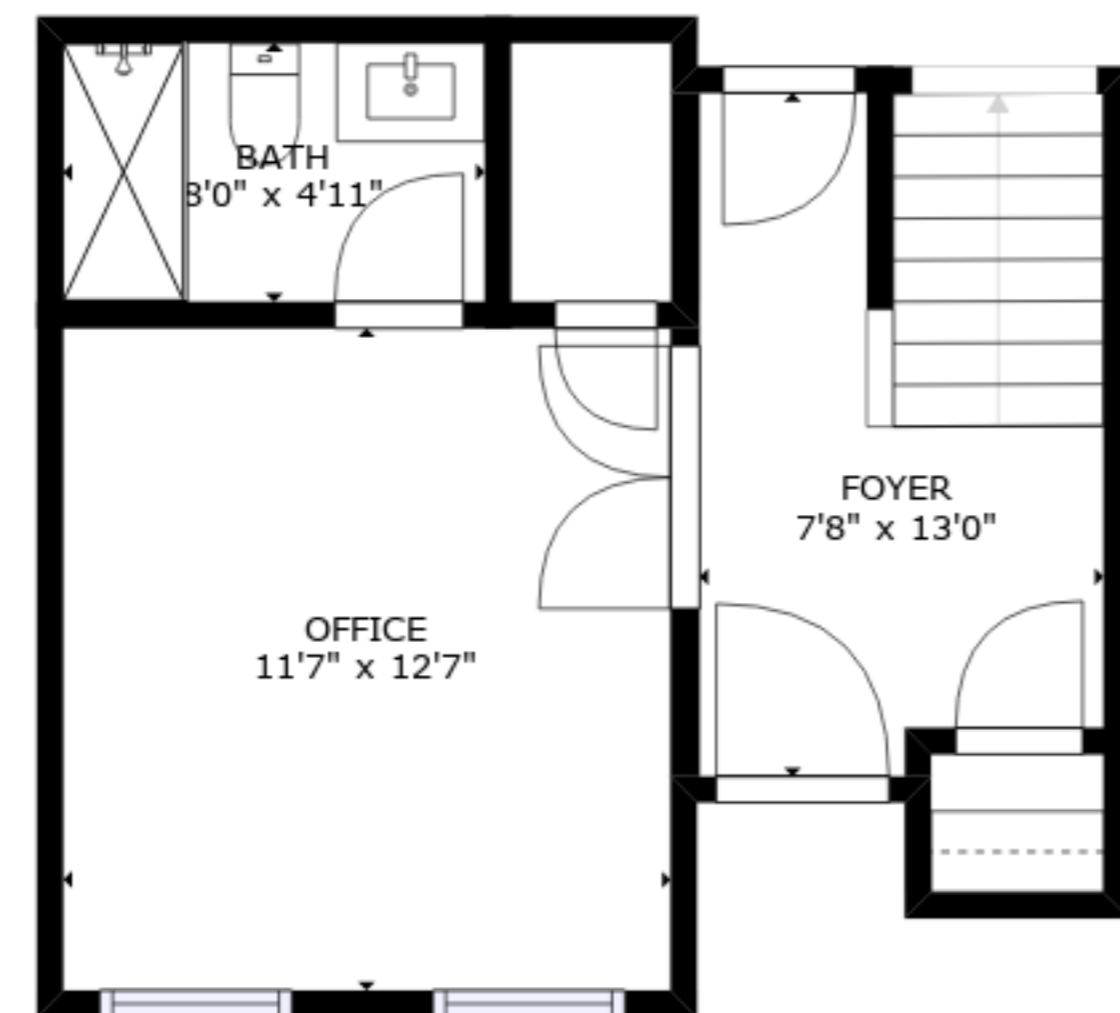

FLOOR 3

FLOOR 4

FLOOR 1

FLOOR 2

GROSS INTERNAL AREA

FLOOR 1: 323 sq. ft, FLOOR 2: 791 sq. ft

FLOOR 3: 864 sq. ft, FLOOR 4: 162 sq. ft

EXCLUDED AREAS: , BALCONY: 226 sq. ft

TOTAL: 2141 sq. ft

SIZES AND DIMENSIONS ARE APPROXIMATE, ACTUAL MAY VARY.