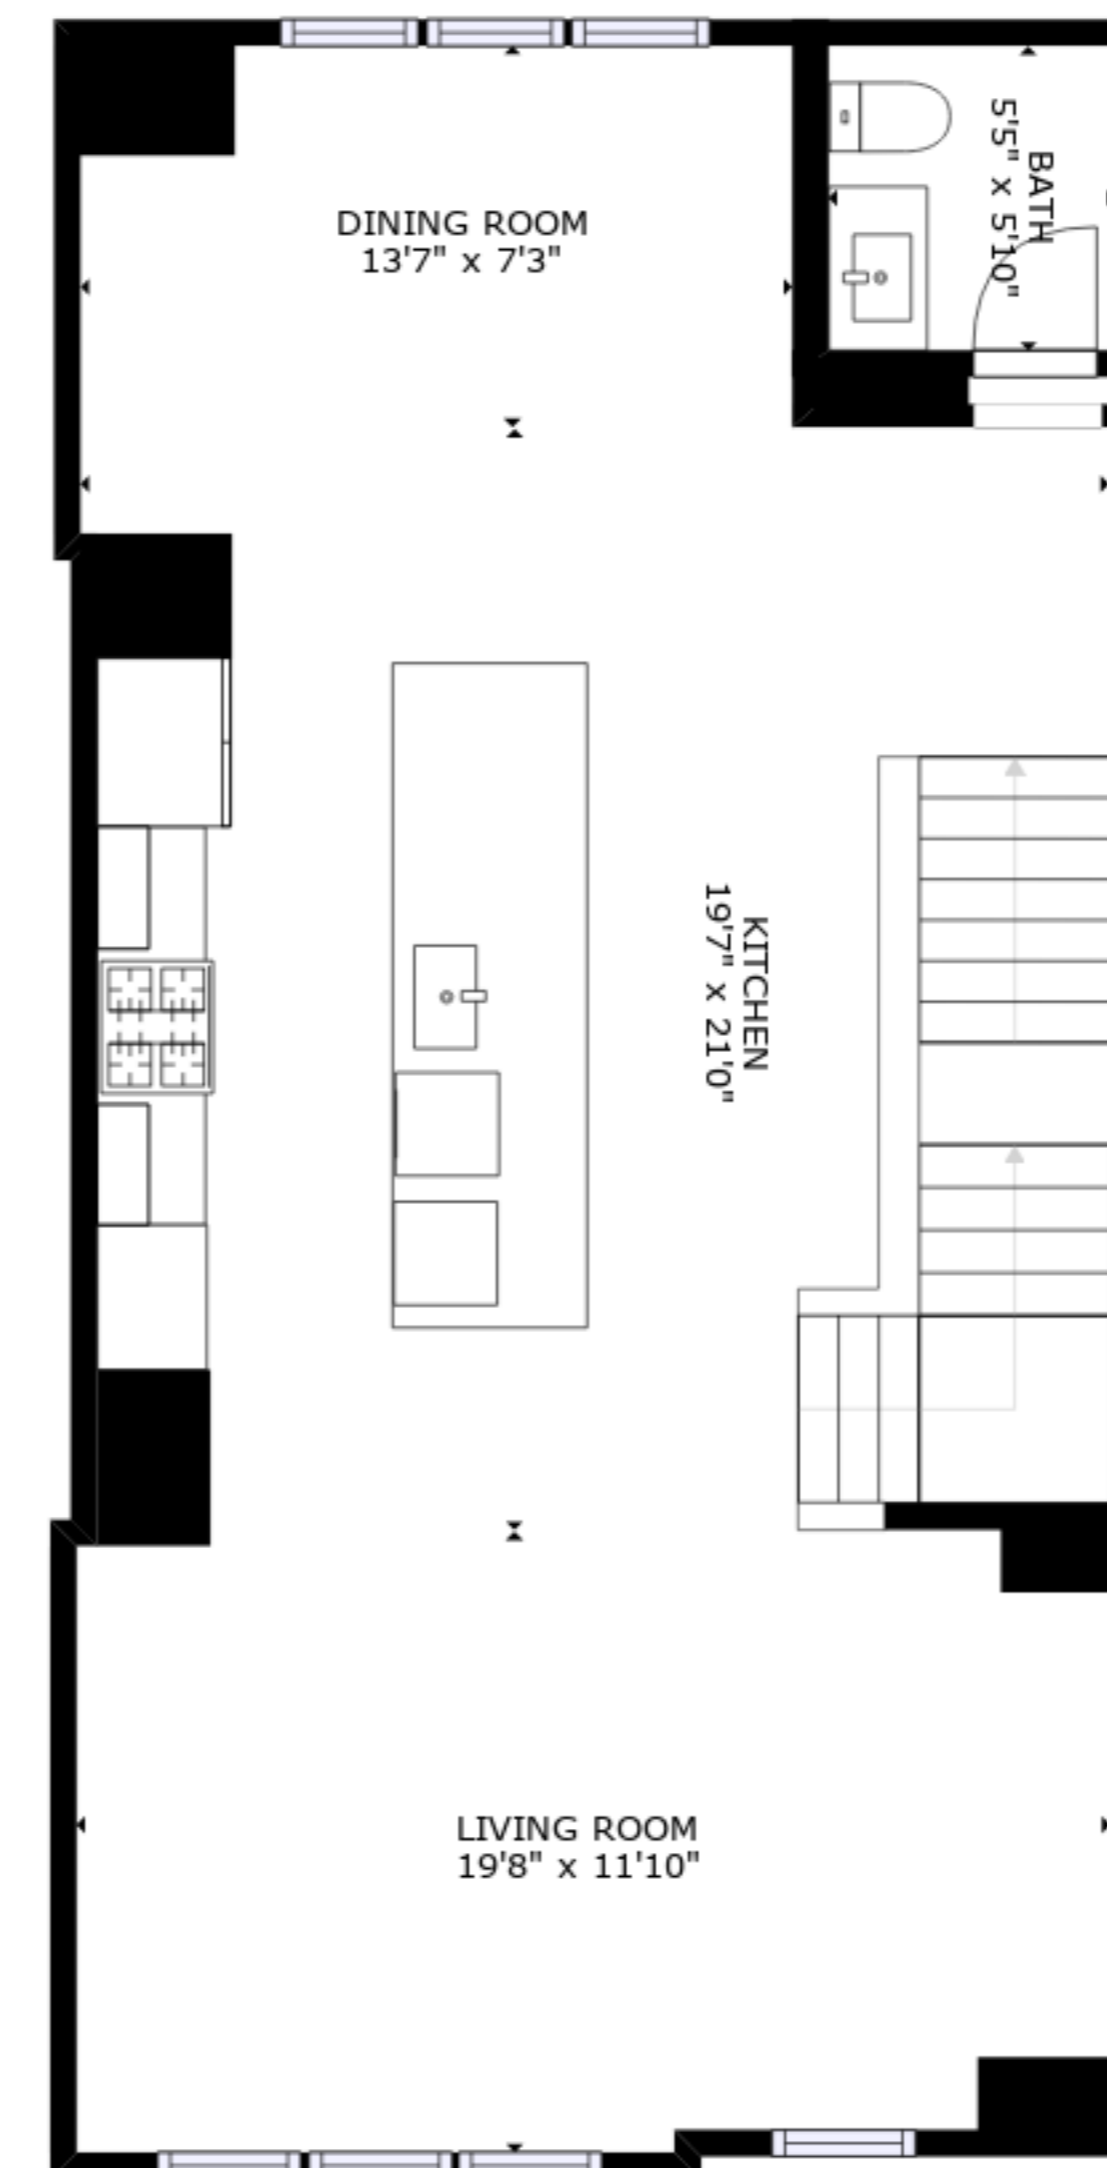

FLOOR 3

FLOOR 4

FLOOR 1

FLOOR 2

GROSS INTERNAL AREA

FLOOR 1: 323 sq. ft, FLOOR 2: 791 sq. ft

FLOOR 3: 864 sq. ft, FLOOR 4: 162 sq. ft

EXCLUDED AREAS: , BALCONY: 226 sq. ft

TOTAL: 2141 sq. ft

SIZES AND DIMENSIONS ARE APPROXIMATE, ACTUAL MAY VARY.