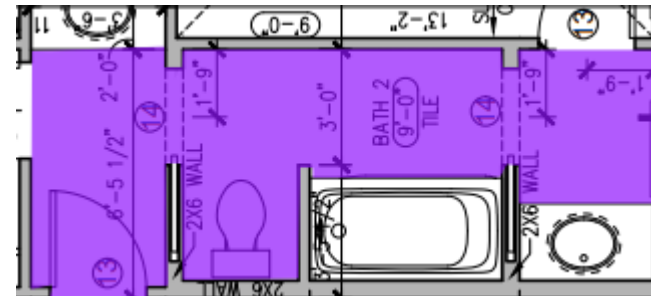

BATH 2

DaTile
 SELECTION: Marble Attache
 Lavish
 COLOR: Diamond Carrara
 FINISH: Satin
 SIZE: 12" x 24"

BATH 3

DaTile
 SELECTION: Marble Attache
 Lavish
 COLOR: Diamond Carrara
 FINISH: Satin
 SIZE: 12" x 24"