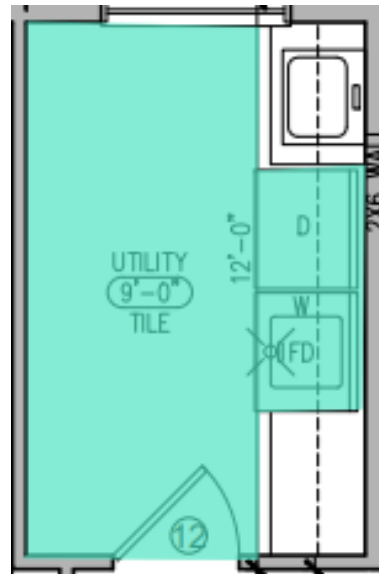

Tile – Flooring (2/2)

UTILITY

Floor & Décor

SELECTION: Adessi Porcelain Tile

COLOR: Opal Gray

FINISH: Porcelian

SIZE: 11" x 13"