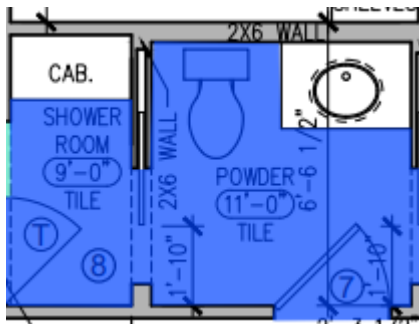

Tile – Flooring (1/2)

POWDER + SHOWER ROOM

DaTile
SELECTION: River Marble
COLOR: River Rapids RM90
FINISH: Matte
SIZE: 6" x 24"