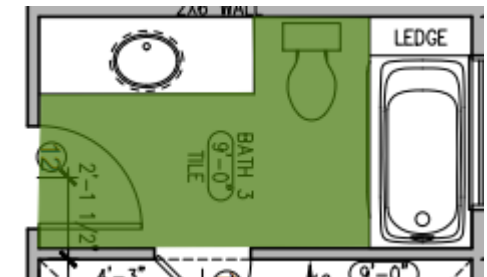

BATH 2

DaTile
 SELECTION: Marble Attache
 Lavish
 COLOR: Diamond Carrara
 FINISH: Satin
 SIZE: 12" x 24"

BATH 3

DaTile
 SELECTION: Marble Attache
 Lavish
 COLOR: Diamond Carrara
 FINISH: Satin
 SIZE: 12" x 24"