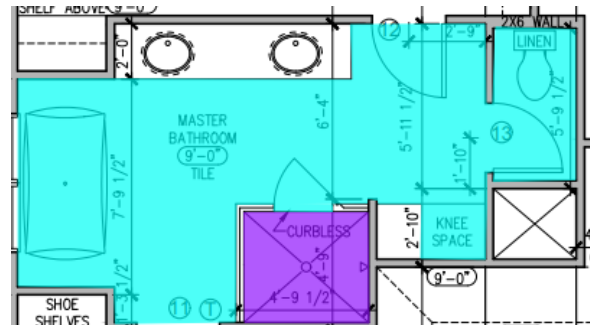

BATH 2

DaTile
 SELECTION: Marble Attache
 Lavish
 COLOR: Diamond Carrara
 FINISH: Satin
 SIZE: 12" x 24"

BATH 3

DaTile
 SELECTION: Marble Attache
 Lavish
 COLOR: Diamond Carrara
 FINISH: Satin
 SIZE: 12" x 24"