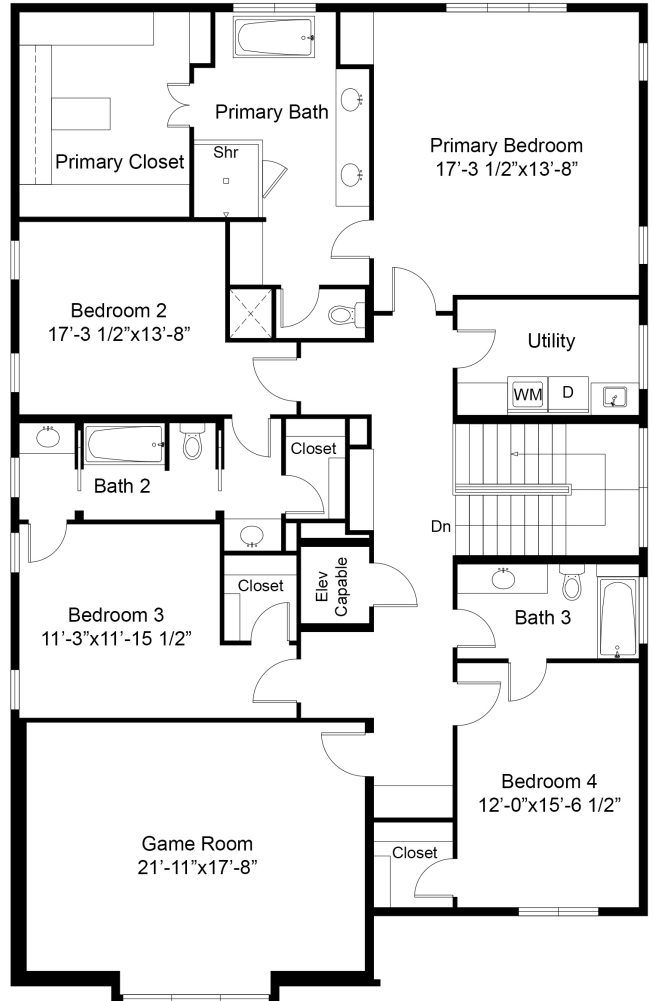

LEVEL 1

LEVEL 2

This floor plan including furniture, fixture measurements and dimensions are approximate and for illustrative purposes only.

4302 VALERIE STREET, BELLAIRE, TEXAS 77401