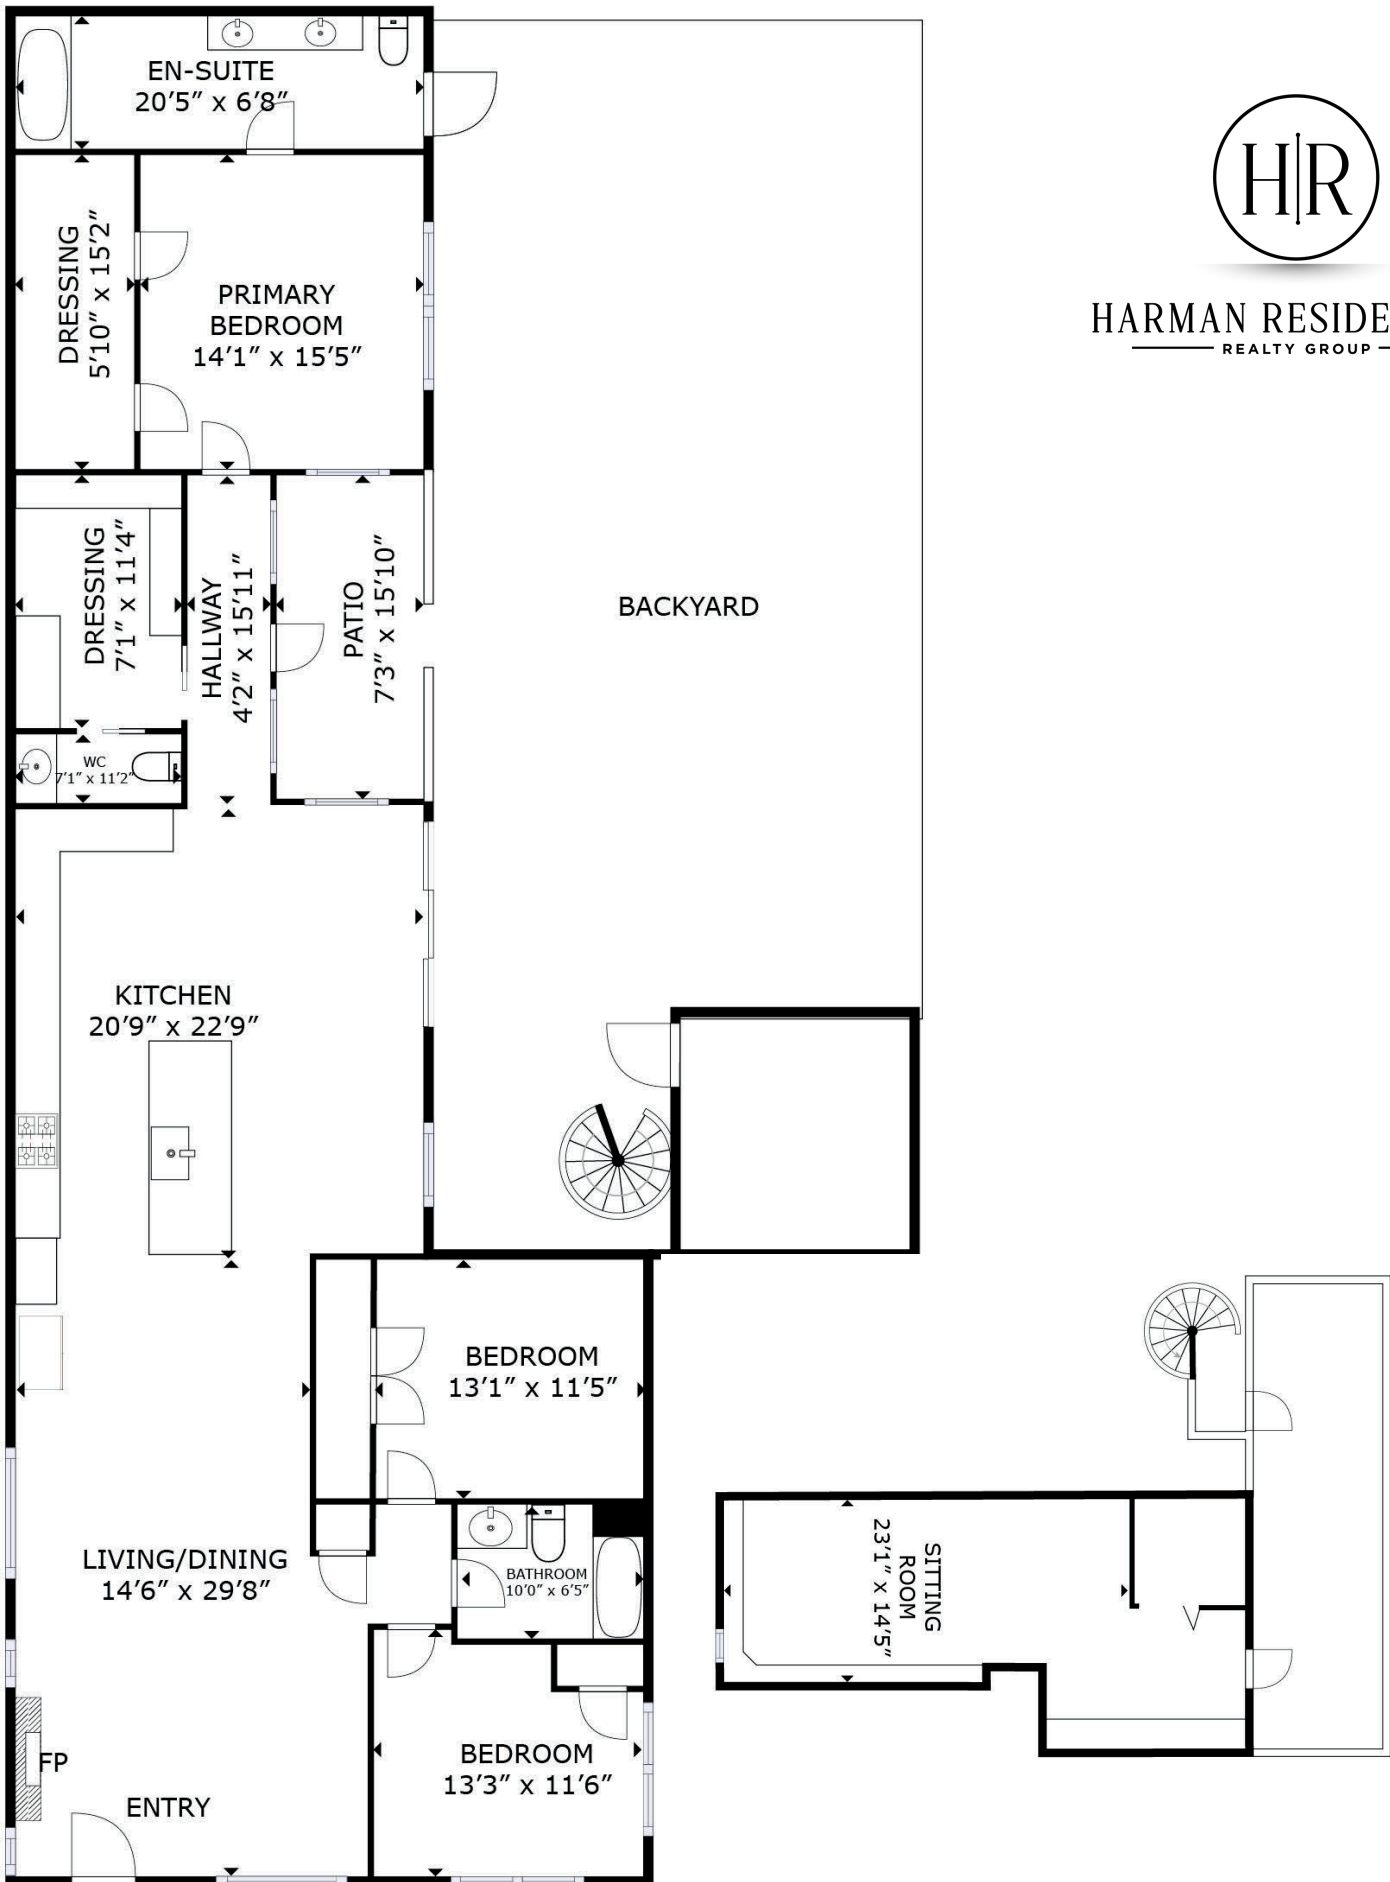

HARMAN RESIDENTIAL
REALTY GROUP

2134 Branard Street
2,506 sqft per appraisal district