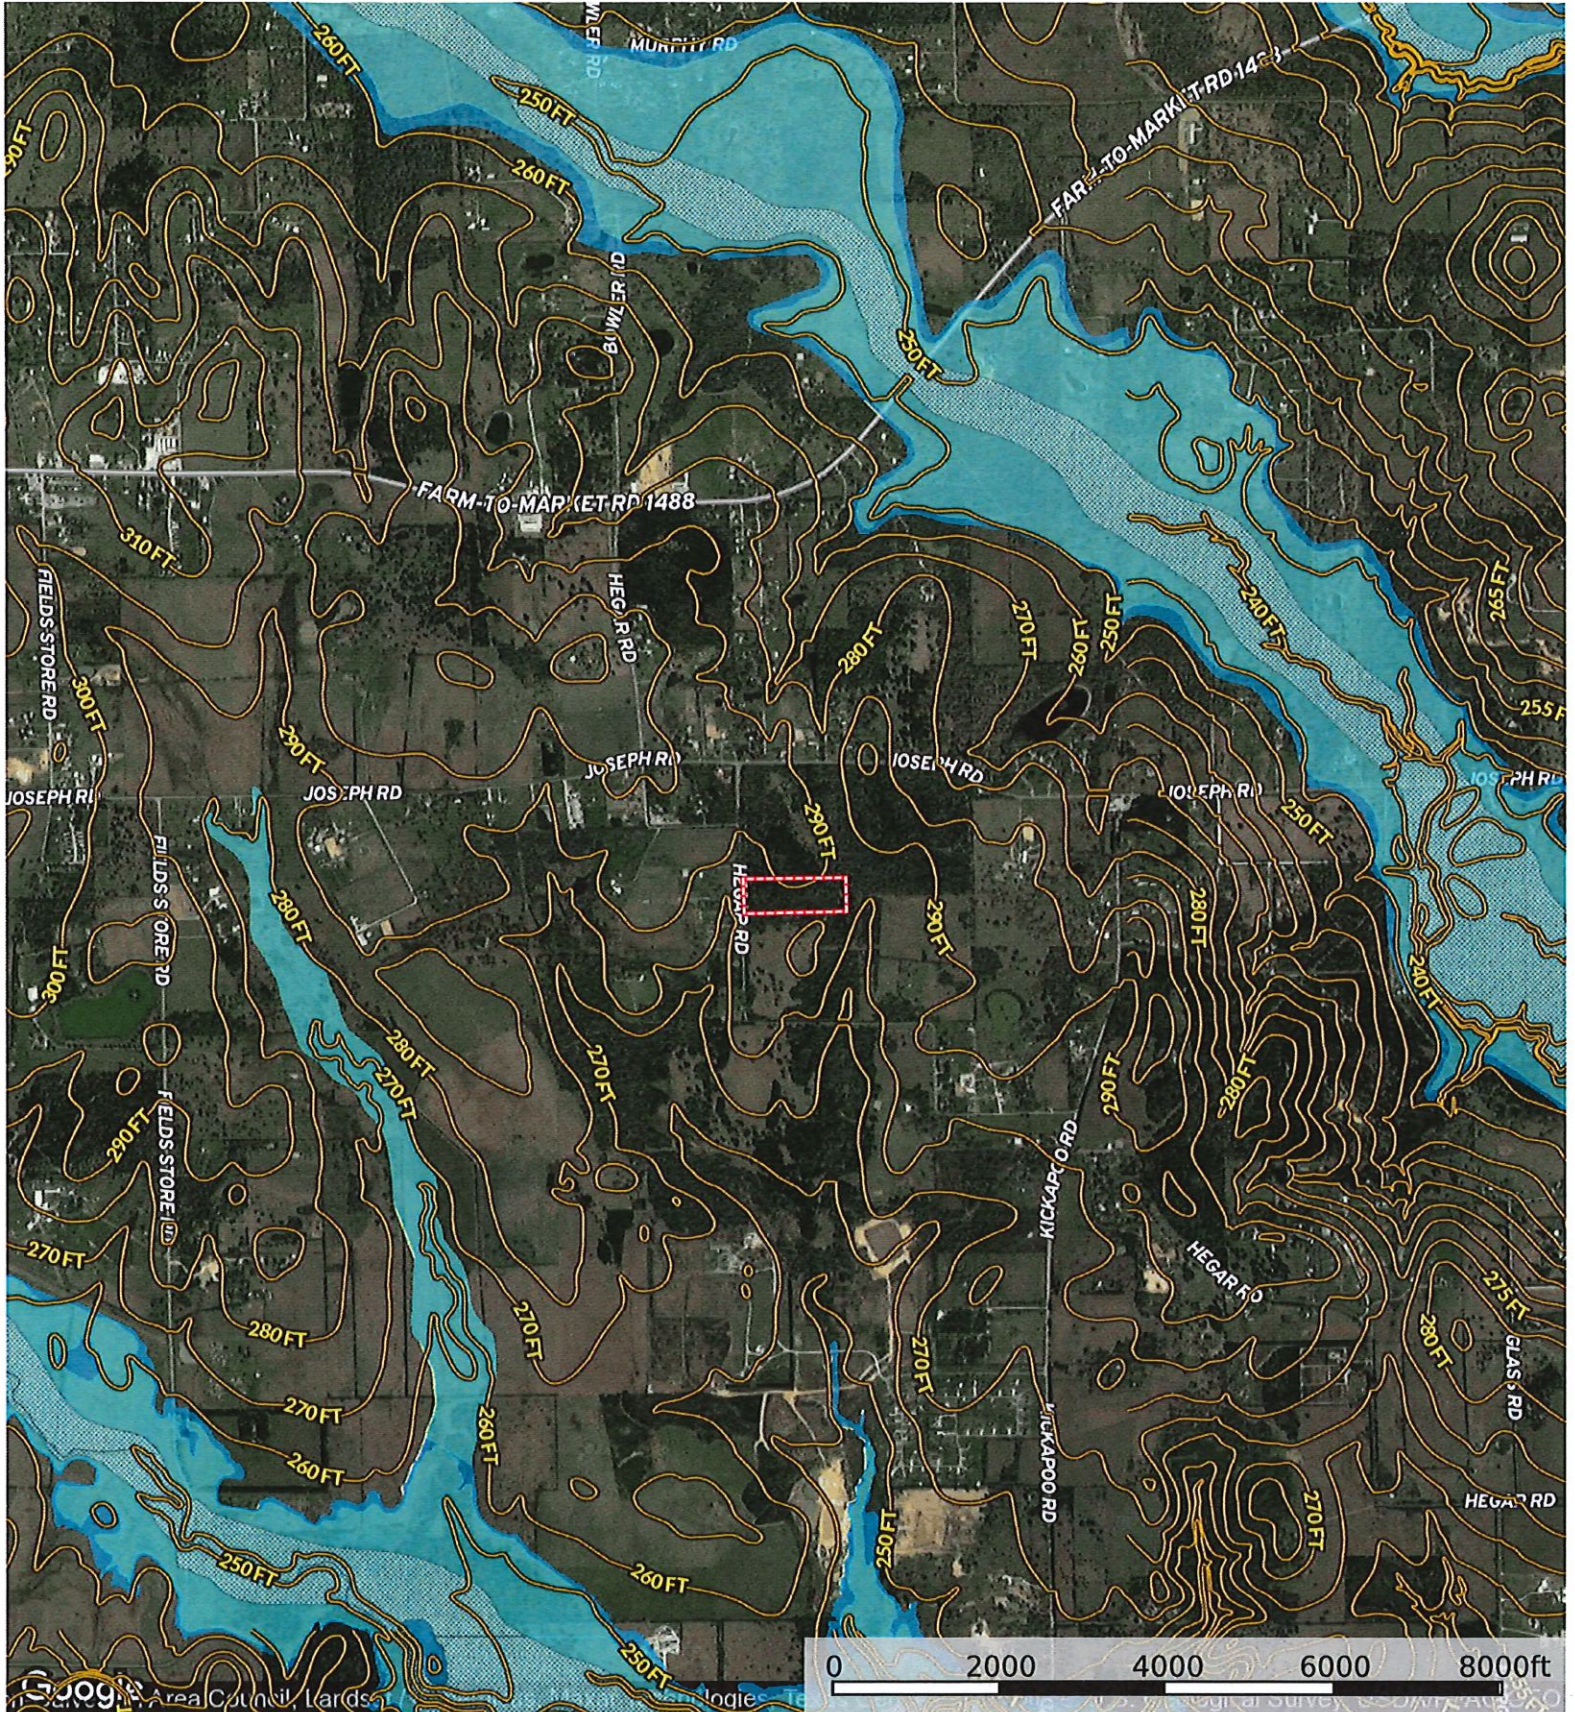

**SUBJECT**

New Hwy 290

FM 359

FM 1979

FM 1979

FM 1979

FM 1979

FM 1979

FM 1979

FM 1979

FM 1979

FM 1979

FM 1979

Hegar Rd. - Tract 7  
Waller County, Texas, 12 AC +/-

 Boundary

 The information contained herein was obtained from sources deemed to be reliable. MapRight Services makes no warranties or guarantees as to the completeness or accuracy thereof.

Hegar Rd. - Tract 7  
 Waller County, Texas, 12 AC +/-

- Boundary
- 100 Year Floodplain
- 500 Year Floodplain
- Floodway
- Special
- Unmapped/ Not Included