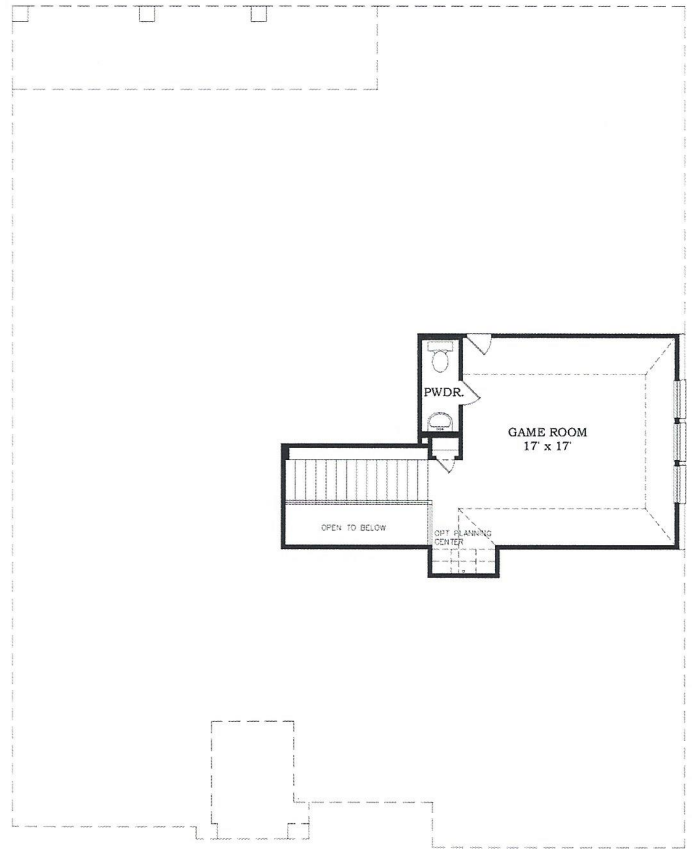

The Langford

4 Bedrooms | 3.5 Baths | 3-Car Garage | 3,154 Sq. Ft.

FIRST FLOOR PLAN

SECOND FLOOR PLAN

Wentworth Collection
Plan#5421