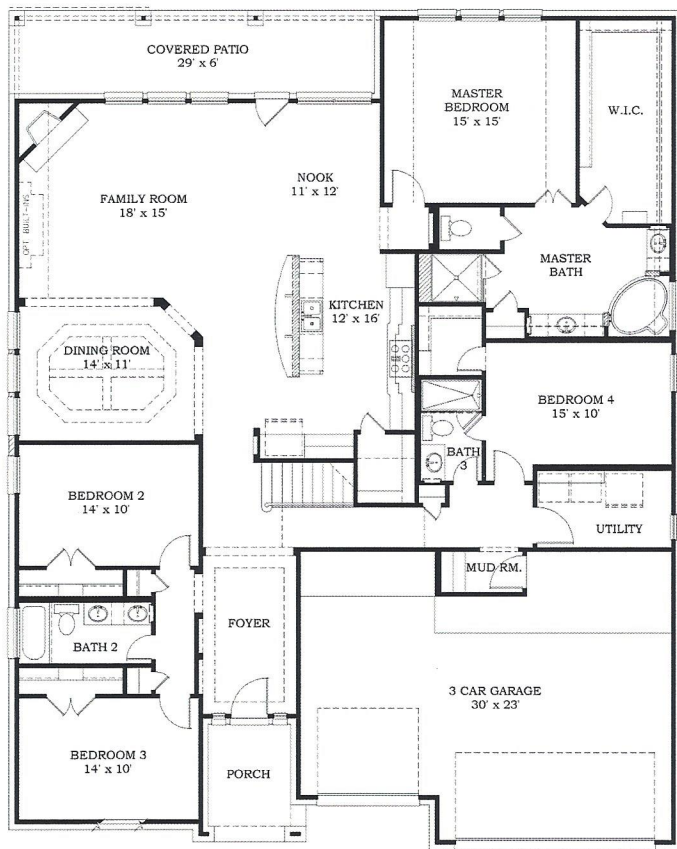

The Langford

4 Bedrooms | 3.5 Baths | 3-Car Garage | 3,154 Sq. Ft.

FIRST FLOOR PLAN

SECOND FLOOR PLAN

Wentworth Collection
Plan#5421