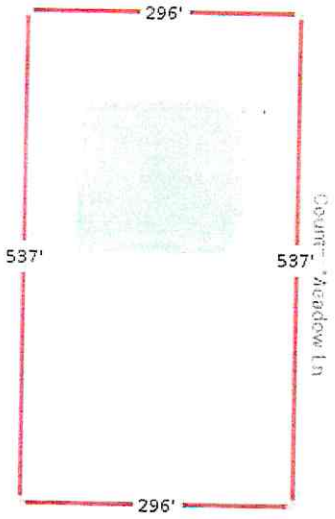

approx.  
3.64  
acres

PROPERTY MAP

Ginger St  
Country Side St

Country Meadow Ln

\*Lot Dimensions are Estimated

55 yards  
Map data ©2023 Google

200 yards  
Map data ©2023

- BUILDING 1 OF 3
- BUILDING 2 OF 3
- BUILDING 3 OF 3

1702  
Country Meadow Lane  
Santa Fe, TX.

Property Details Courtesy of Mary Key, Sunrise Realty, Houston Association of REALTORS

The data within this report is compiled by CoreLogic from public and private sources. If desired, the accuracy of the data contained herein can be independently verified by the recipient of this report with the applicable county or municipality.