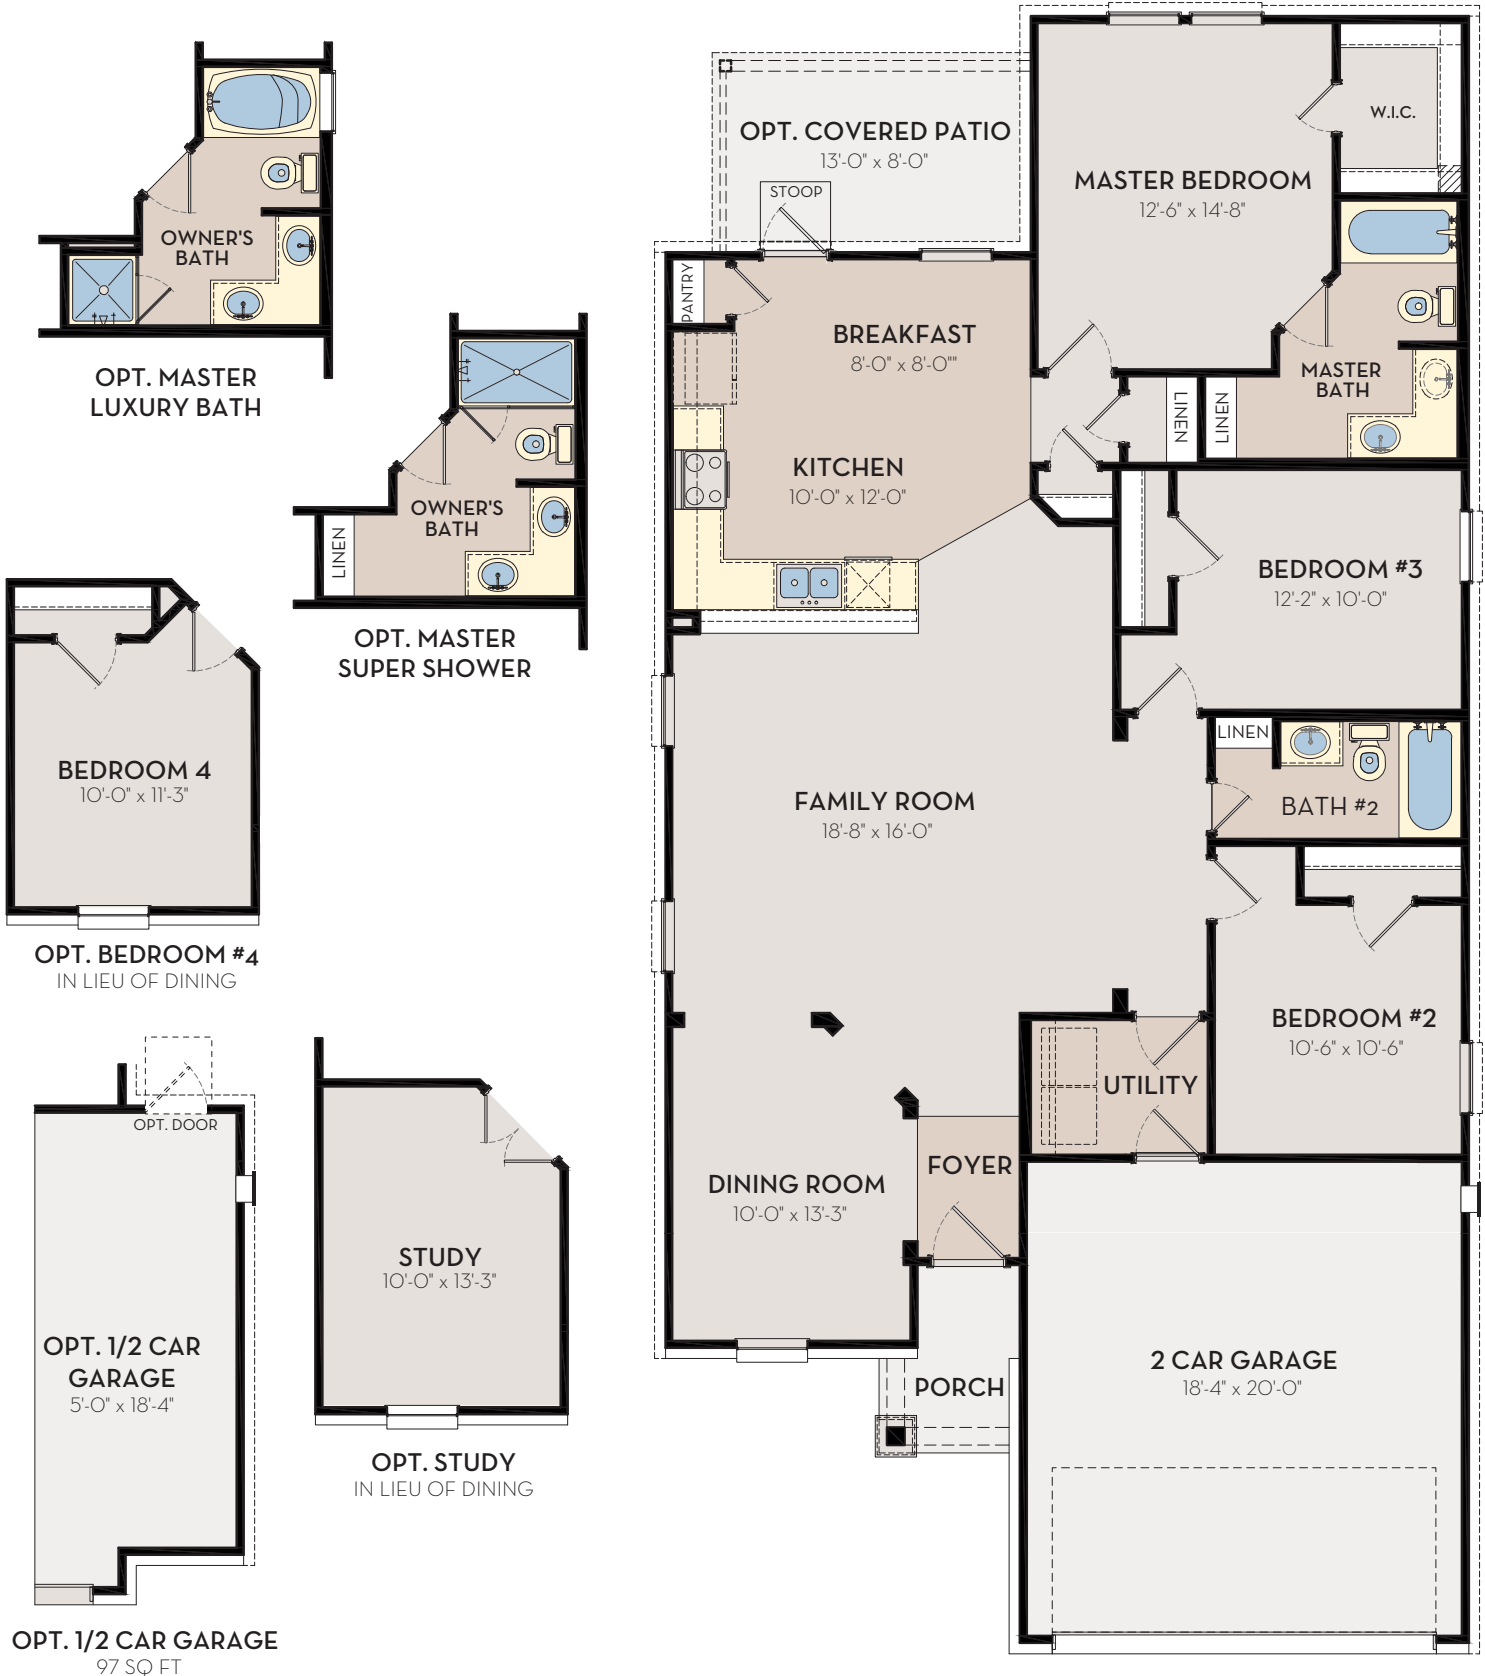

ELEVATION A

ELEVATION B Opt. Stone

ELEVATION B

ELEVATION C Opt. Stone

ELEVATION C

OPT. MASTER LUXURY BATH

OPT. MASTER SUPER SHOWER

OPT. BEDROOM #4
IN LIEU OF DINING

OPT. 1/2 CAR GARAGE
97 SQ FT

OPT. STUDY
IN LIEU OF DINING