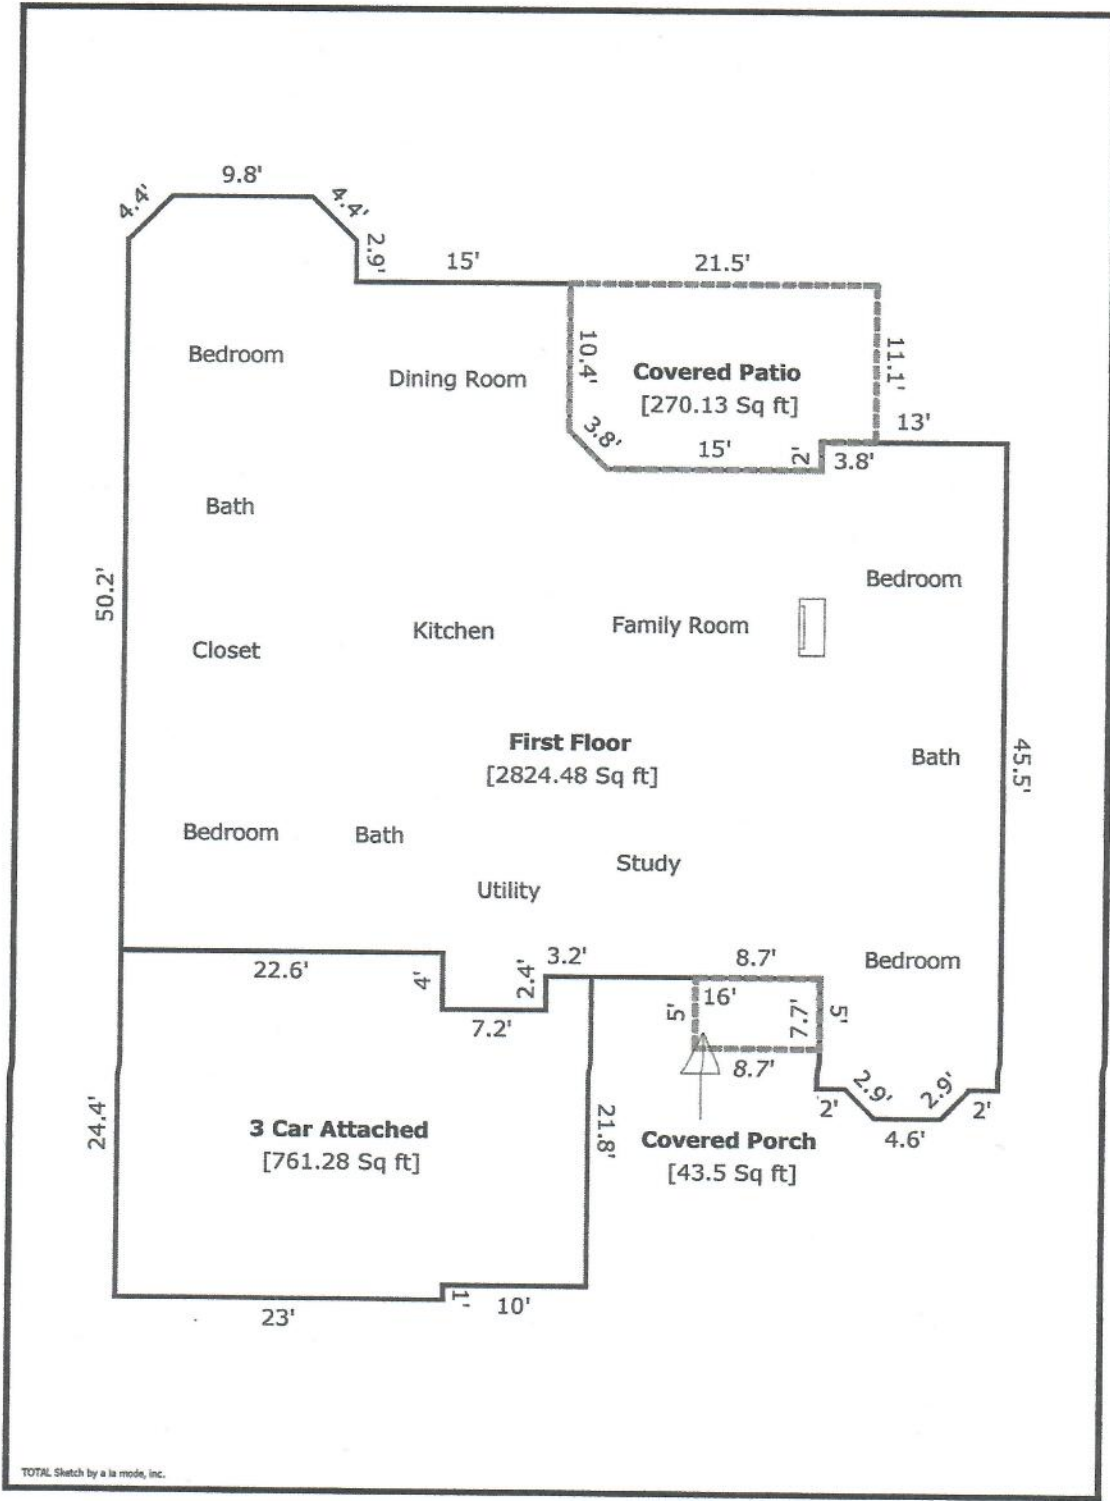

Building Sketch (Page - 1)

Borrower	Edward & Doris Daner		
Property Address	11718 Thoreau Dr		
City	Montgomery	County	Montgomery
State	TX	Zip Code	77356
Lender/Client	JPMorgan Chase Bank, NA		

TOTAL Sketch by a la mode, inc.