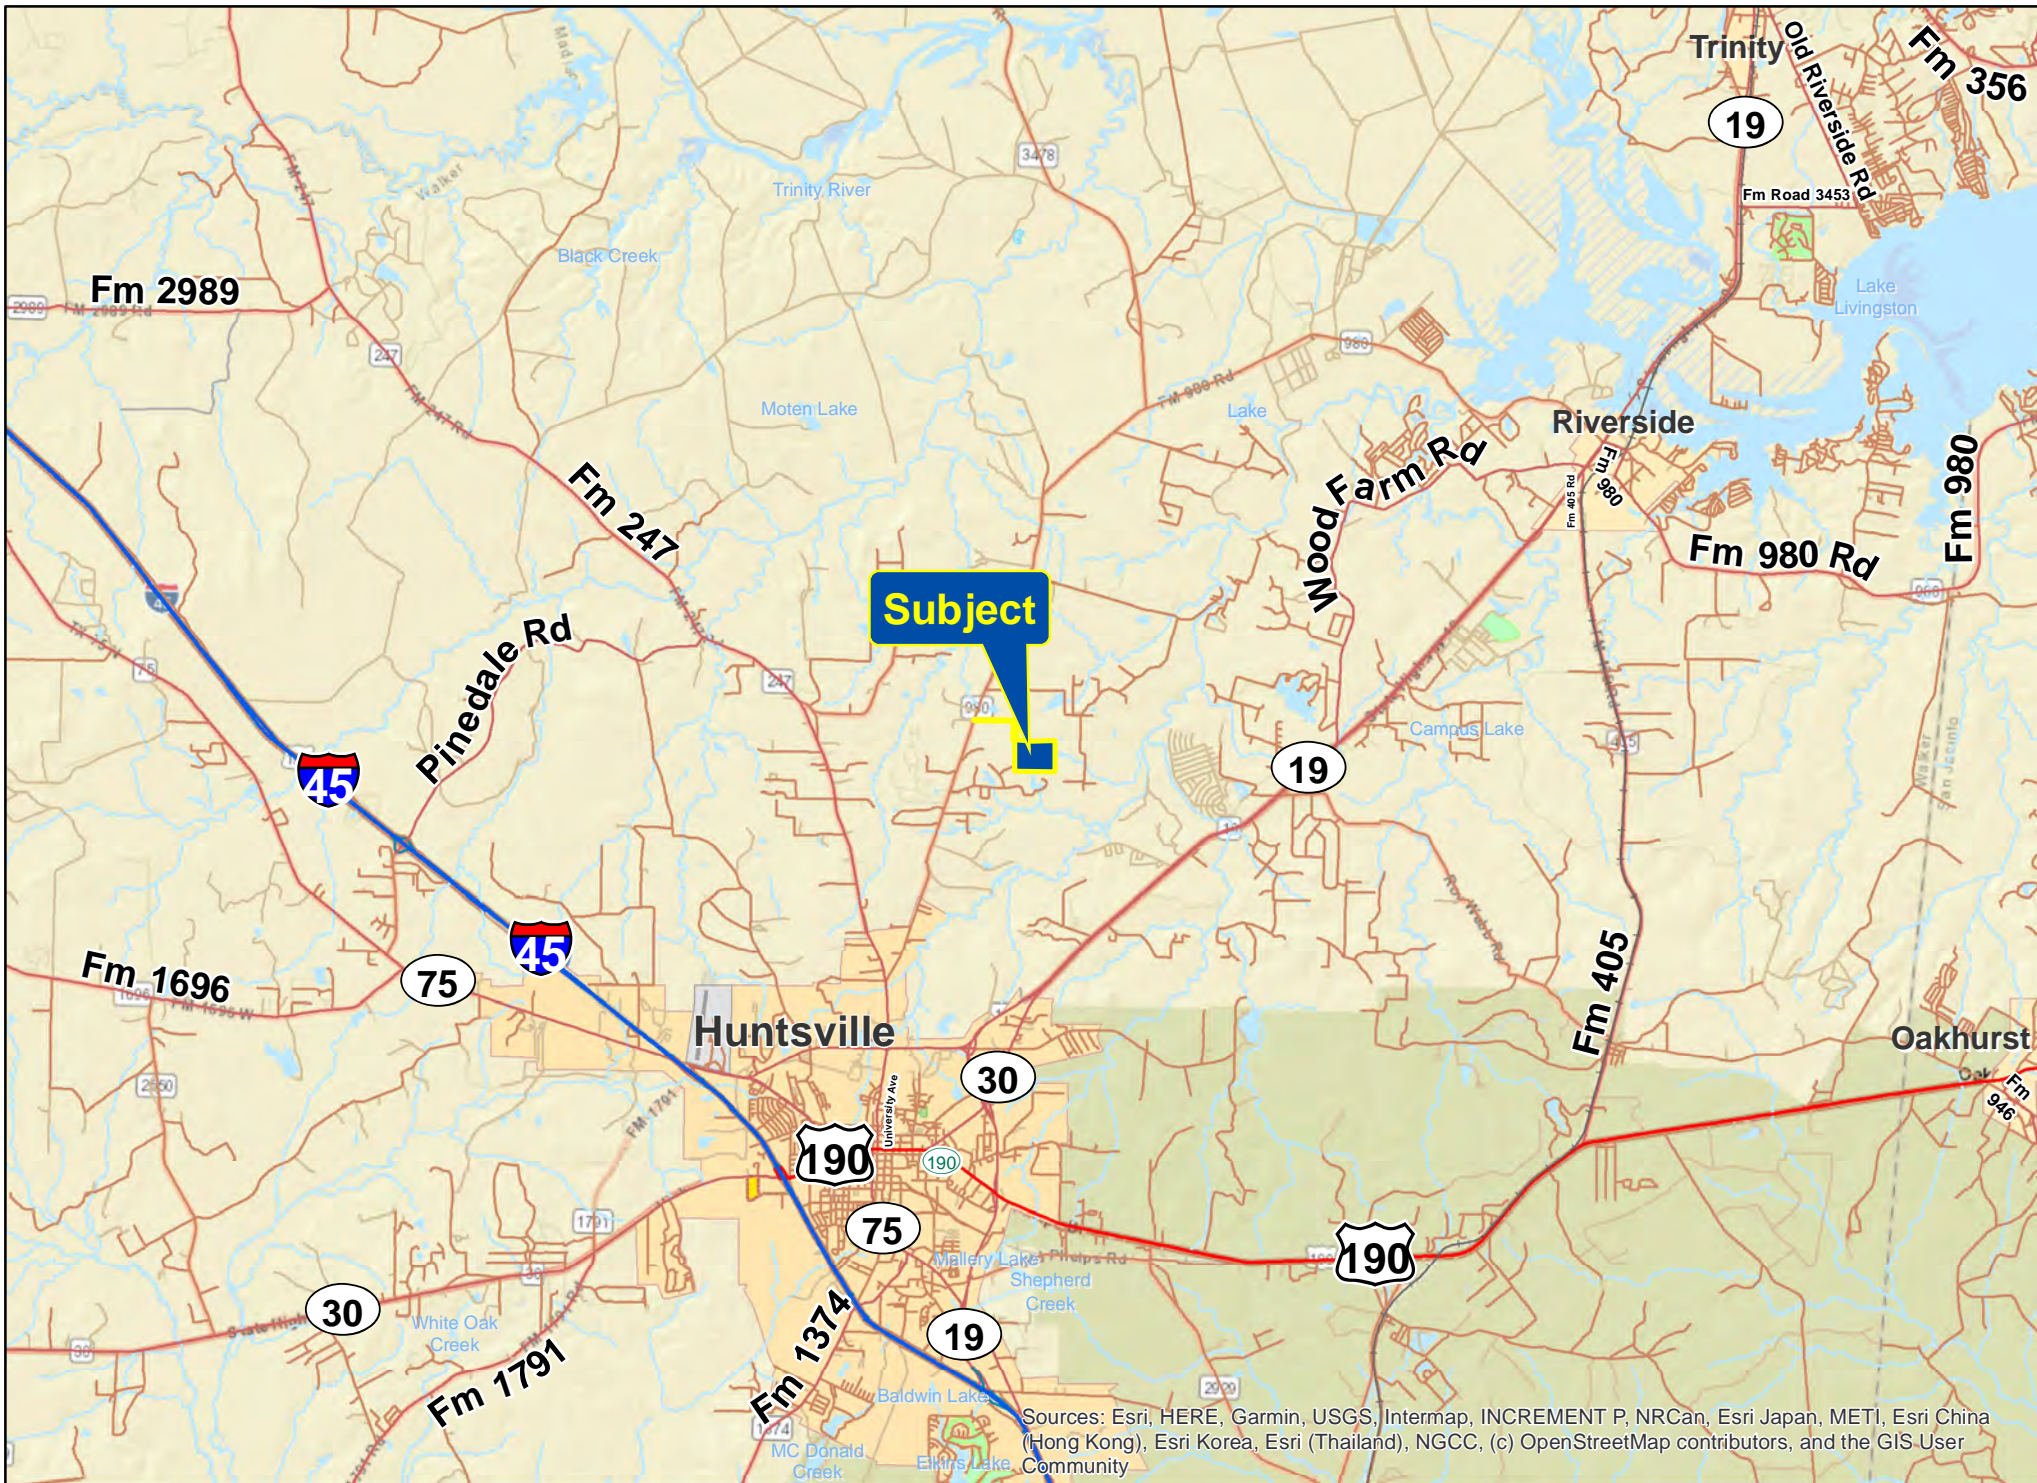

132 Acres | FM 980 | Walker Co., Texas

For illustration purposes only.