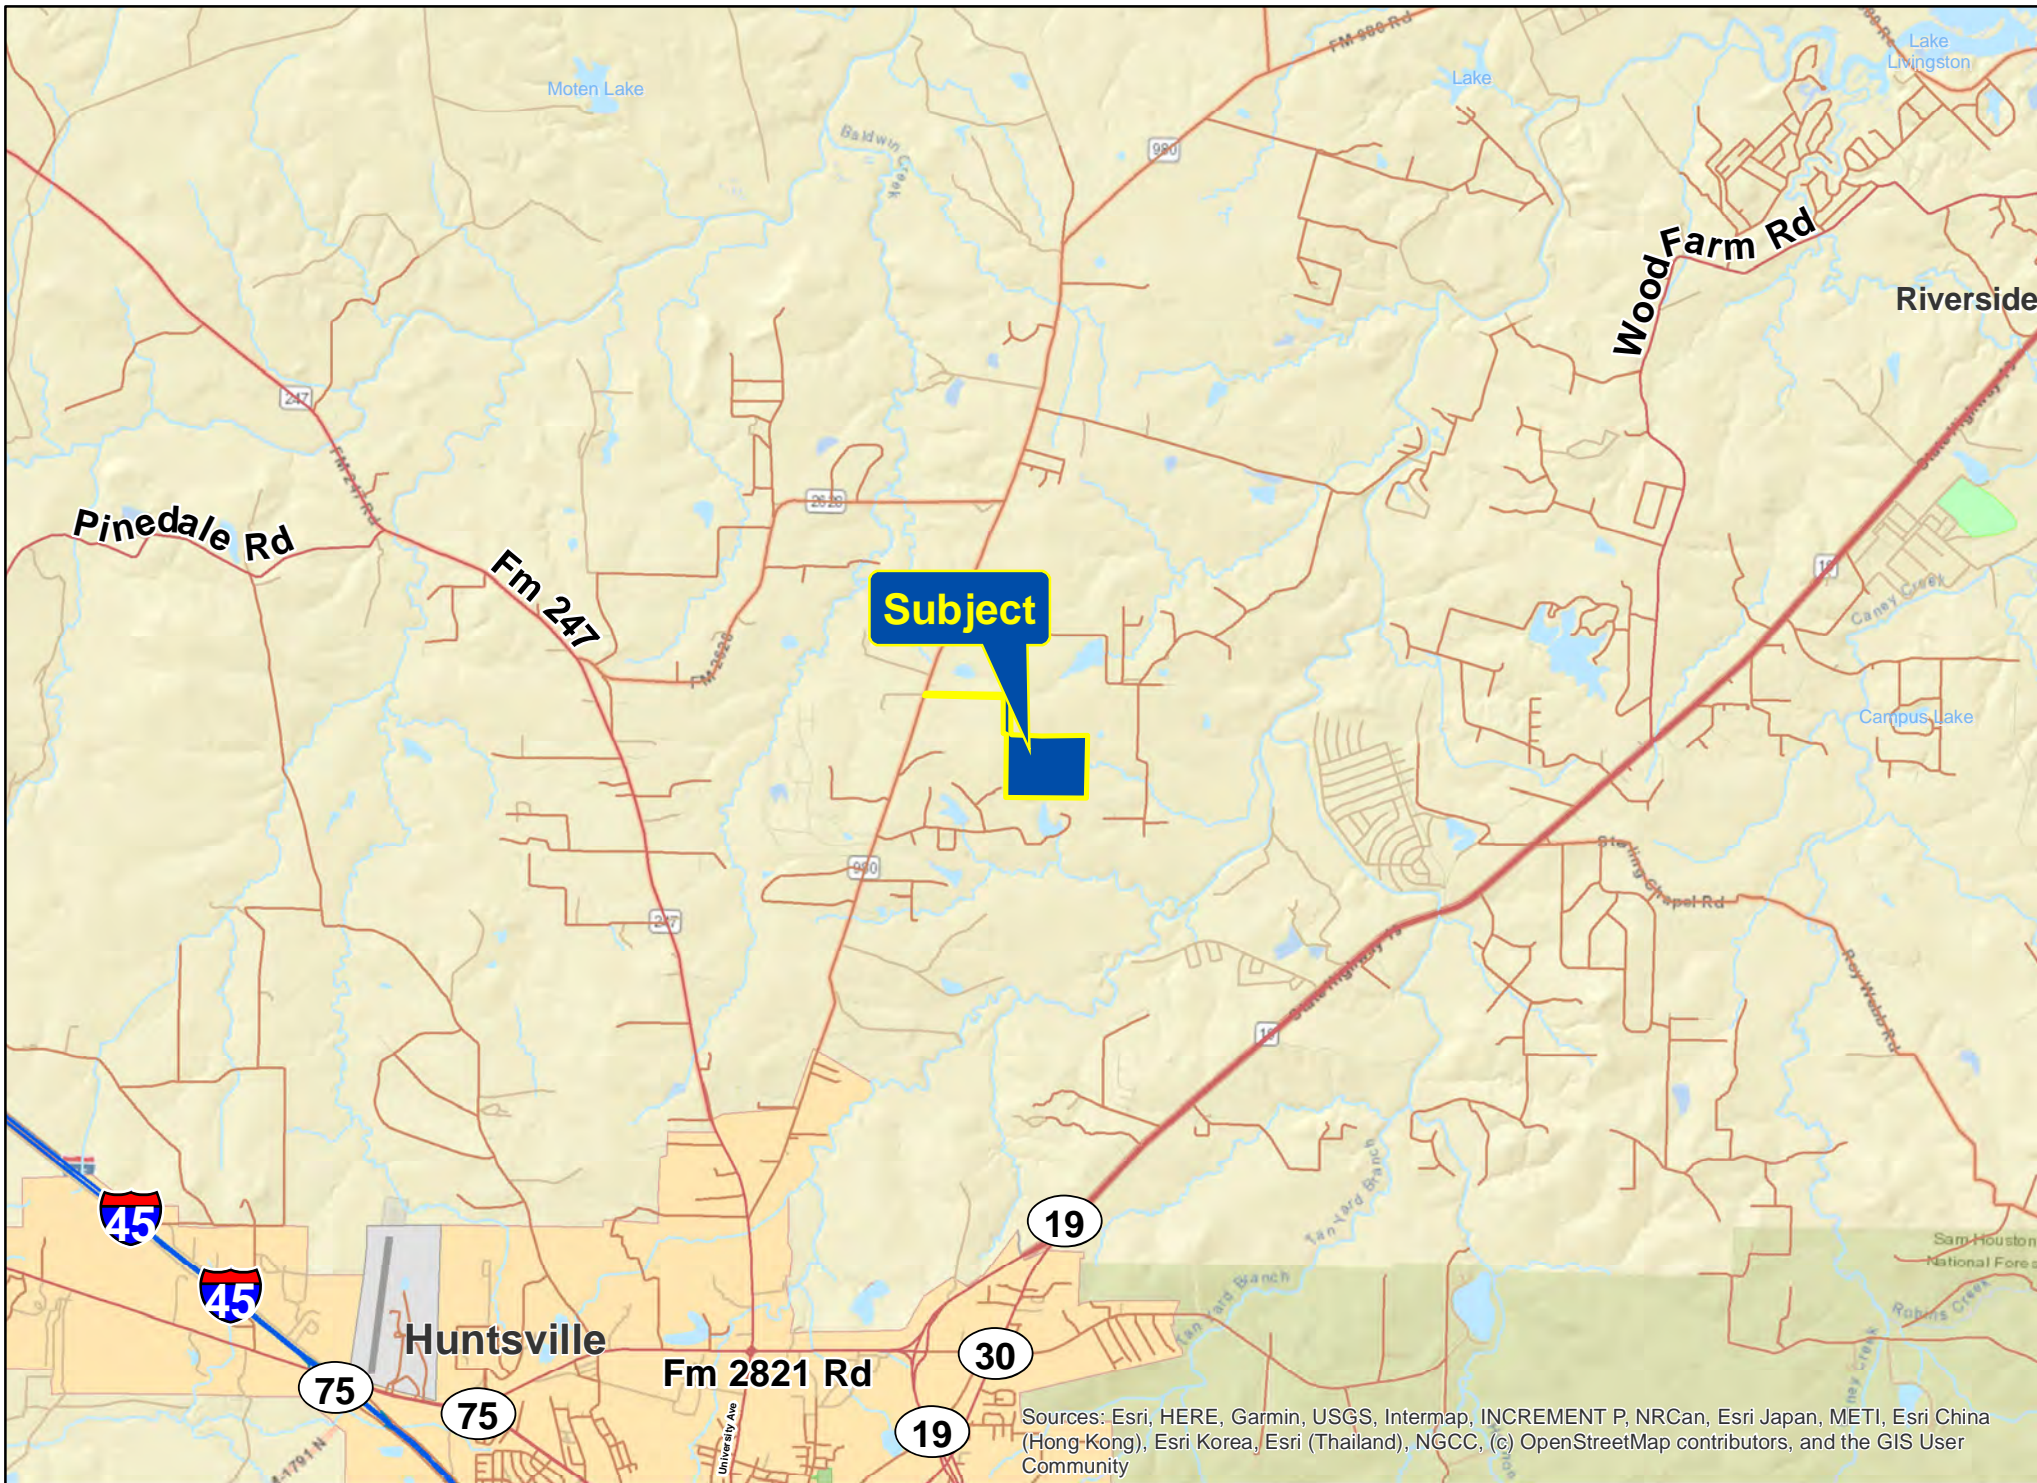

Sources: Esri, HERE, Garmin, USGS, Intermap, INCREMENT P, NRCan, Esri Japan, METI, Esri China (Hong Kong), Esri Korea, Esri (Thailand), NGCC, (c) OpenStreetMap contributors, and the GIS User Community

132 Acres | FM 980 | Walker Co., Texas

For illustration purposes only.

Subject

Sources: Esri, HERE, Garmin, USGS, Intermap, INCREMENT P, NRCan, Esri Japan, METI, Esri China (Hong Kong), Esri Korea, Esri (Thailand), NGCC, (c) OpenStreetMap contributors, and the GIS User Community