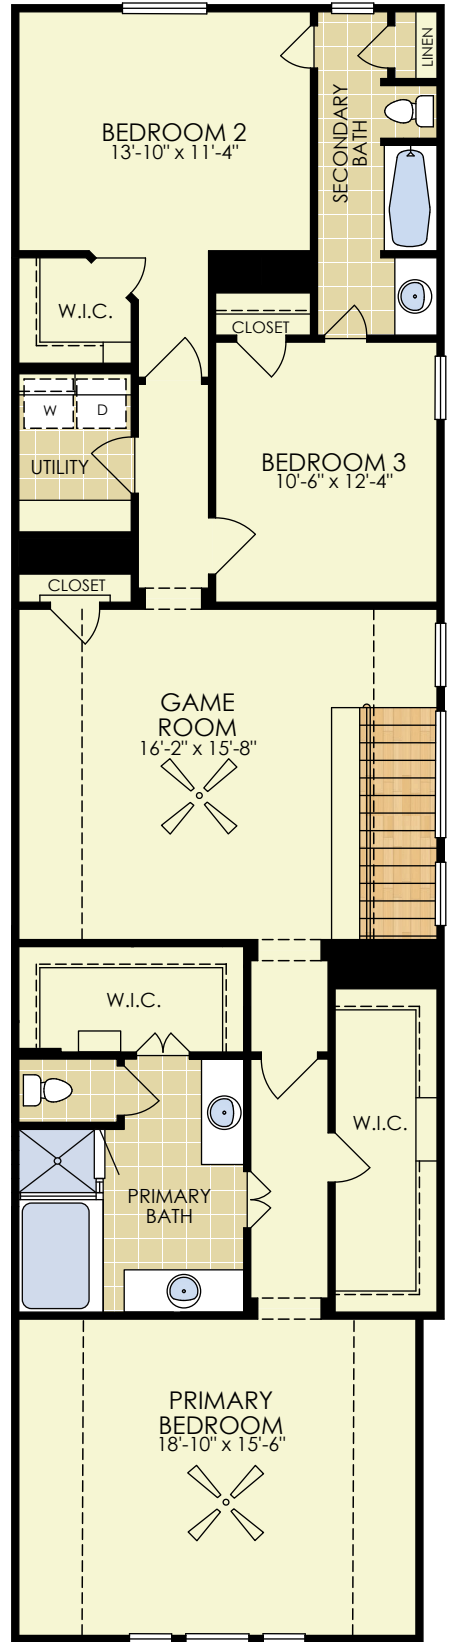

FIRST FLOOR

SECOND FLOOR

Bordeaux

Approximate Sq. Ft. 2576