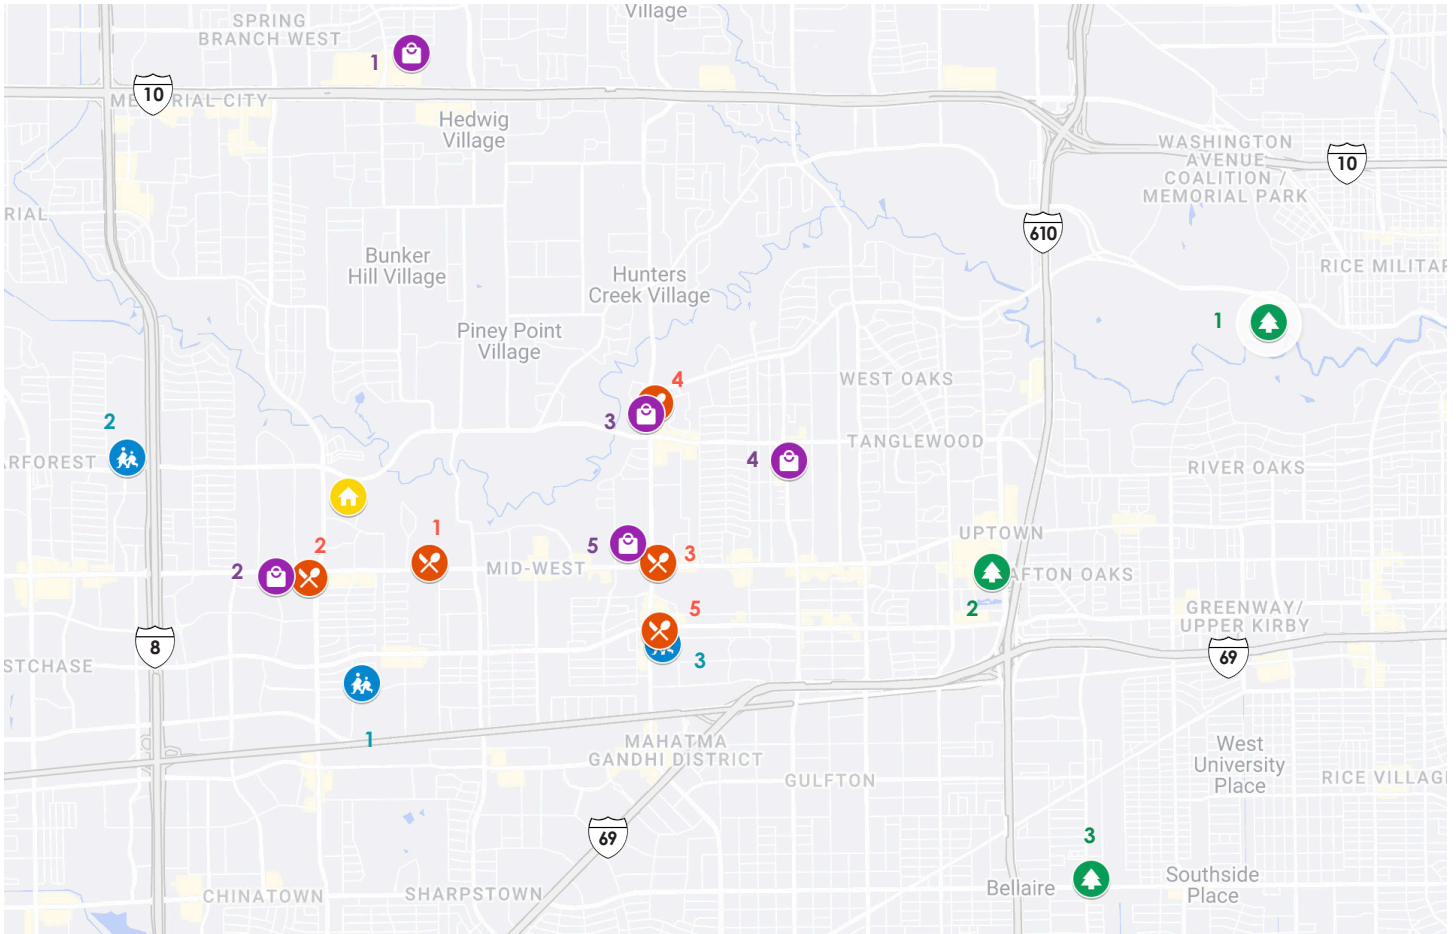

🏠 2100 Tanglewilde Street #67

HOUSTON, TX 77063

Schools

- 1 - Emerson Elementary School
- 2 - Revere Middle School
- 3 - Wisdom High School

Dining

- 1 - Bangkok Thai Cuisine
- 2 - Benihana
- 3 - Hawaiian Bros
- 4 - Carraba's
- 5 - Pappasito's

Shopping

- 1 - Costco
- 2 - Kroger
- 3 - Trader Joes
- 4 - H-E-B
- 5 - Academy

Parks

- 1 - Memorial Park
- 2 - Gerald D. Hines Waterwall Park
- 3 - Evelyn's Park Conservancy

VANESSA SAO HERNANDEZ | REALTOR ASSOCIATE