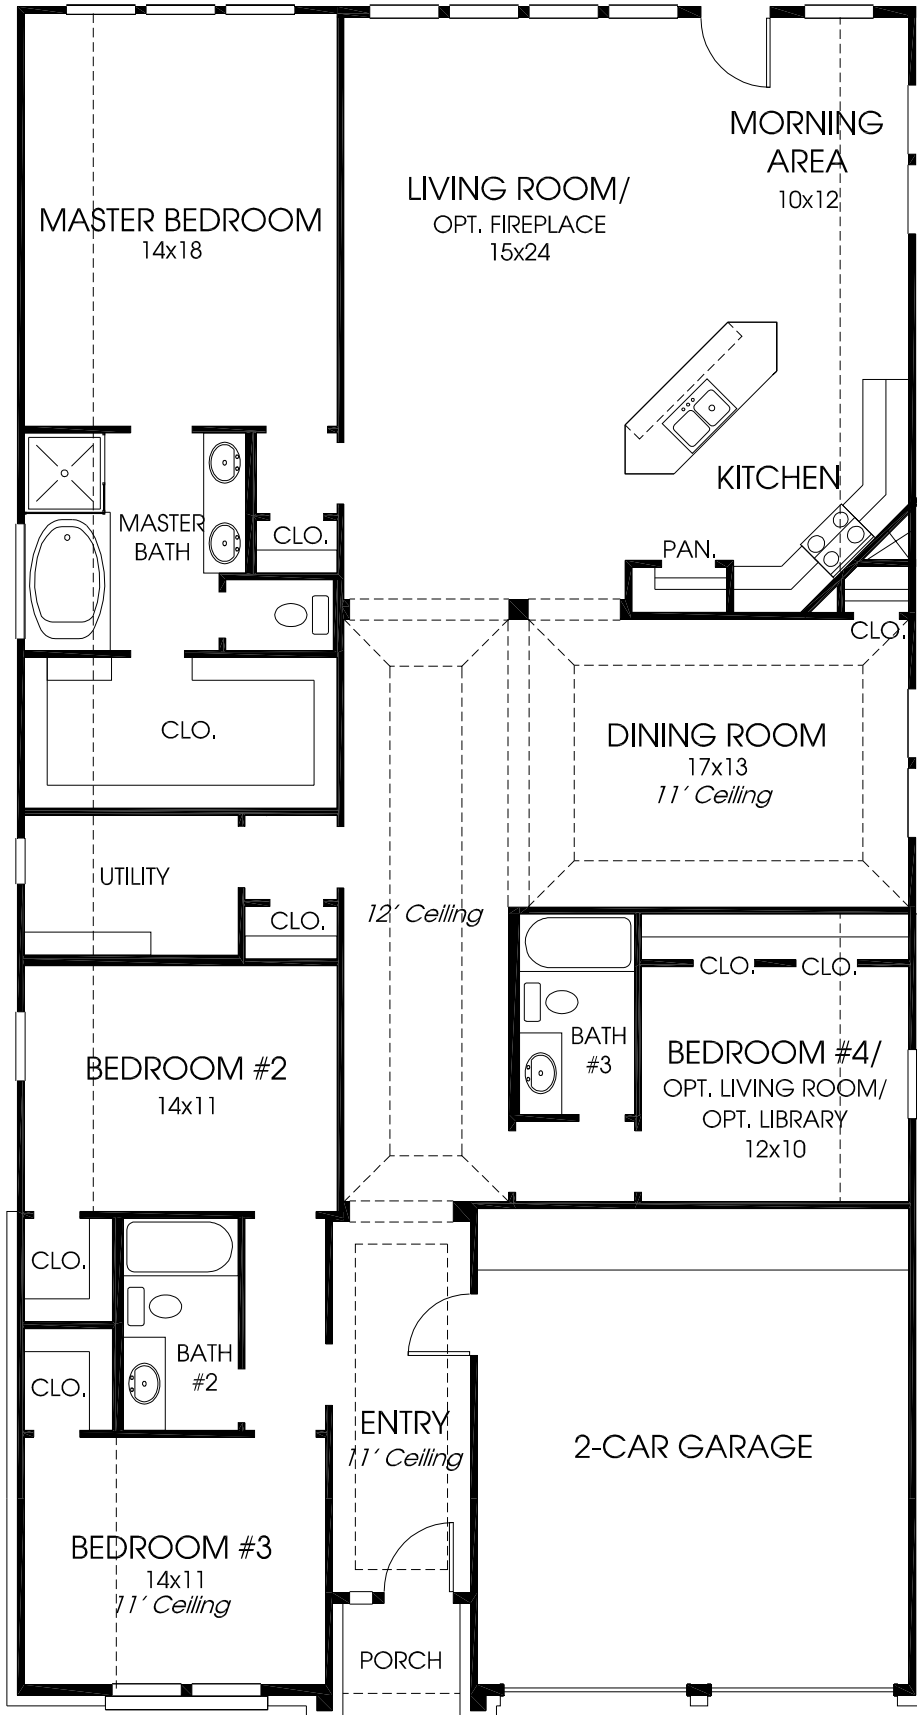

DESIGNS

Plan 2473W

This home contains approximately 2,473 square feet and includes four bedrooms and three baths.

Not included: inside keyed deadbolt locks, refrigerators, furnishings, drapery, plants, decorator items and all other personal property being used in model homes. Builder reserves the right to make changes in the plans and specifications, and to substitute material of similar quality. Room dimensions indicate approximate inside area measurements.

Note: The options listed on this brochure are available at an additional cost.

02/18/2009 - Perry Homes
(CL&CL-W)

PERRY HOMES

Some of the elevations shown may not be available in all communities.

PLAN 2473W E-1

PLAN 2473W E-2