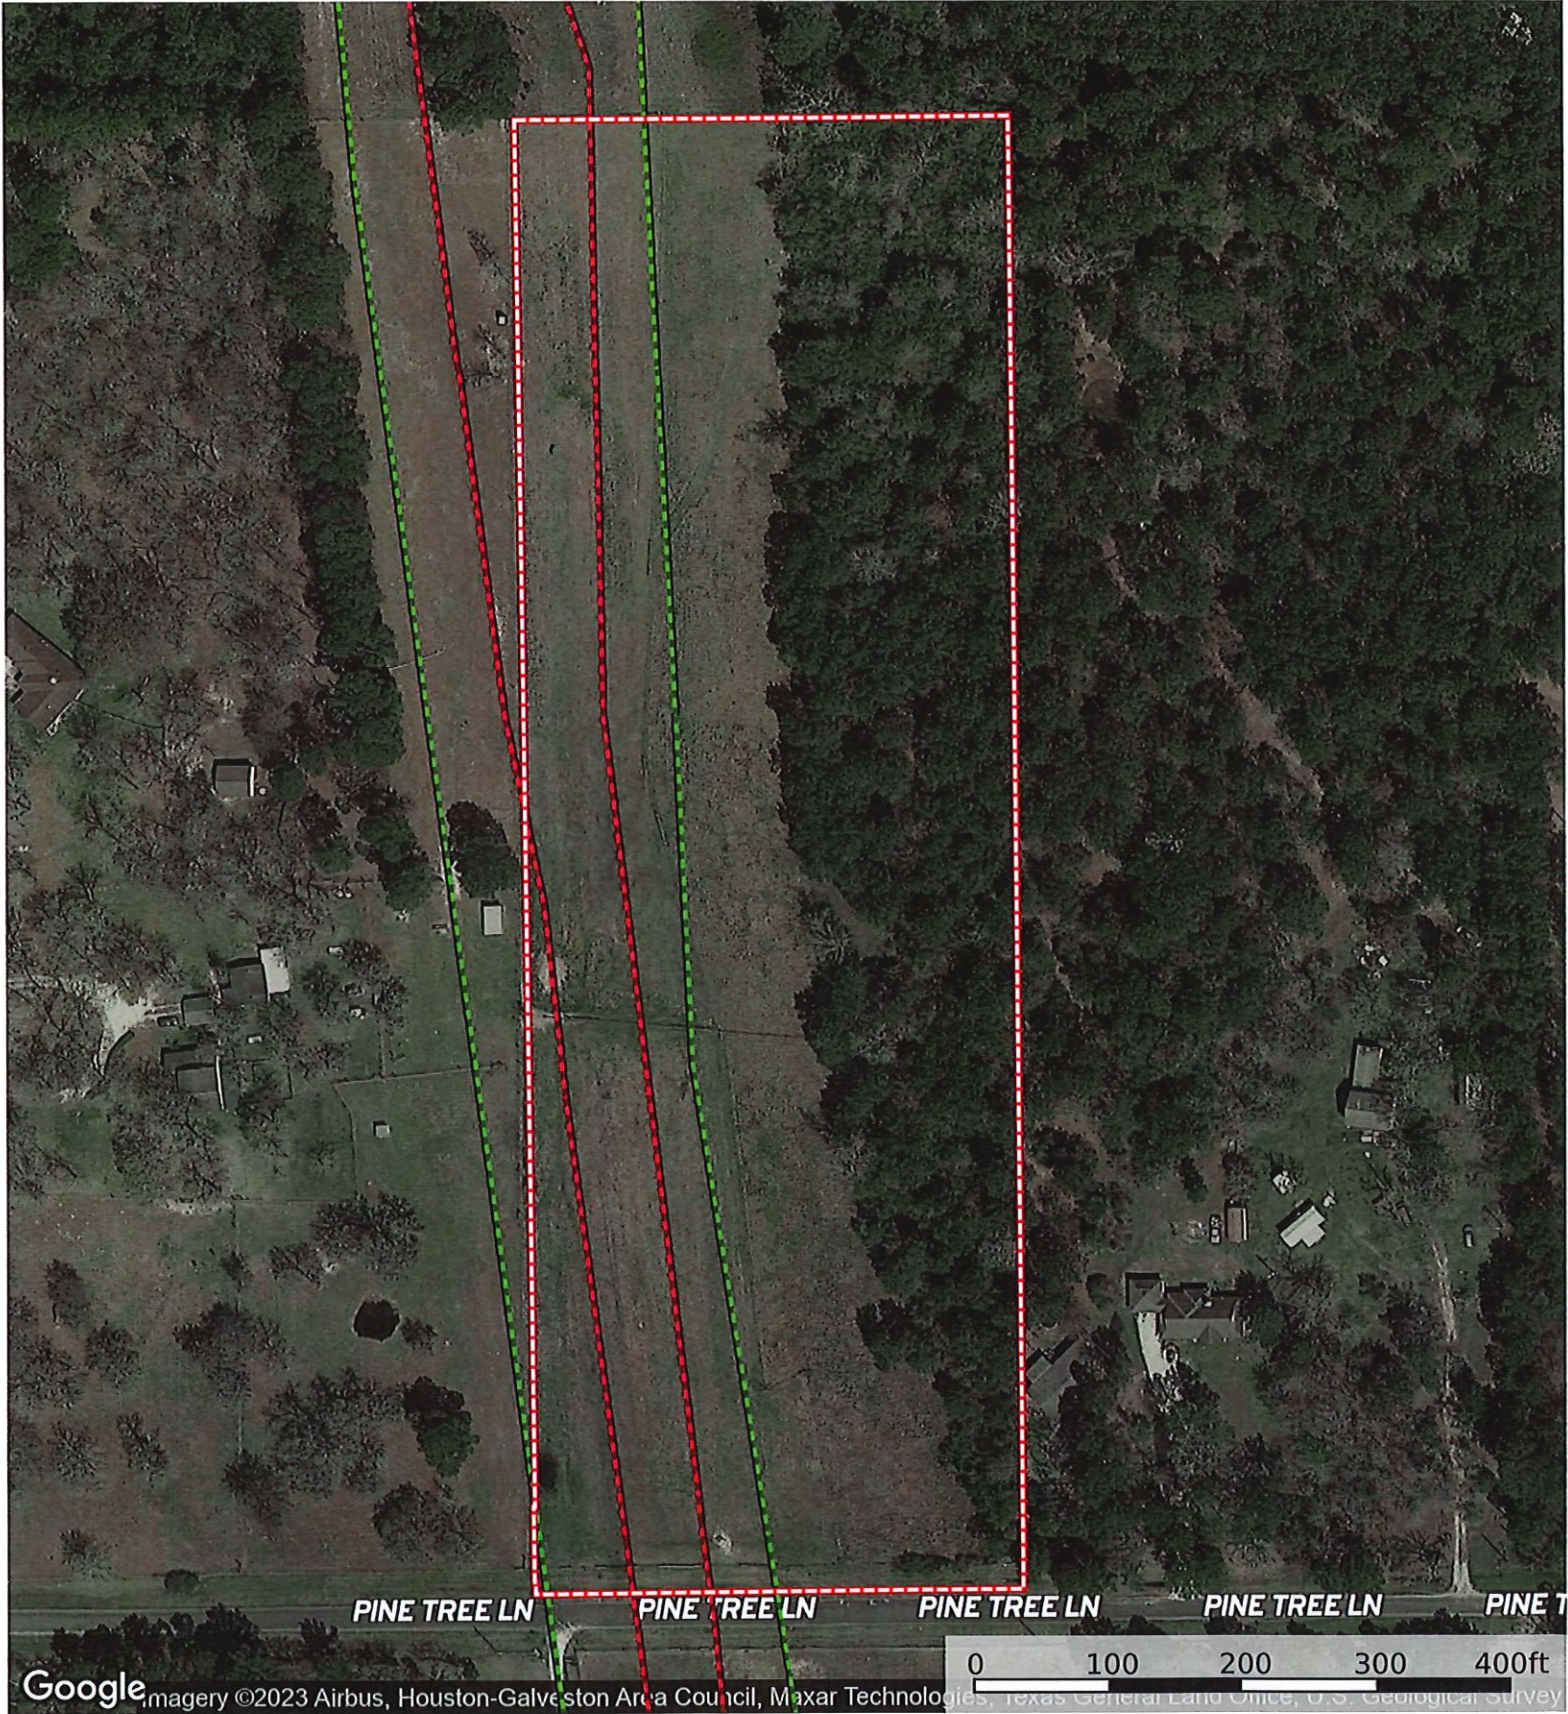

0 Pine Tree Ln

Waller County, Grimes County, Texas, AC +/-

- Boundary
- 100 Year Floodplain
- 500 Year Floodplain
- Floodway
- Special
- Unmapped/ Not Included

0 Pine Tree Ln

Waller County, Grimes County, Texas, AC +/-