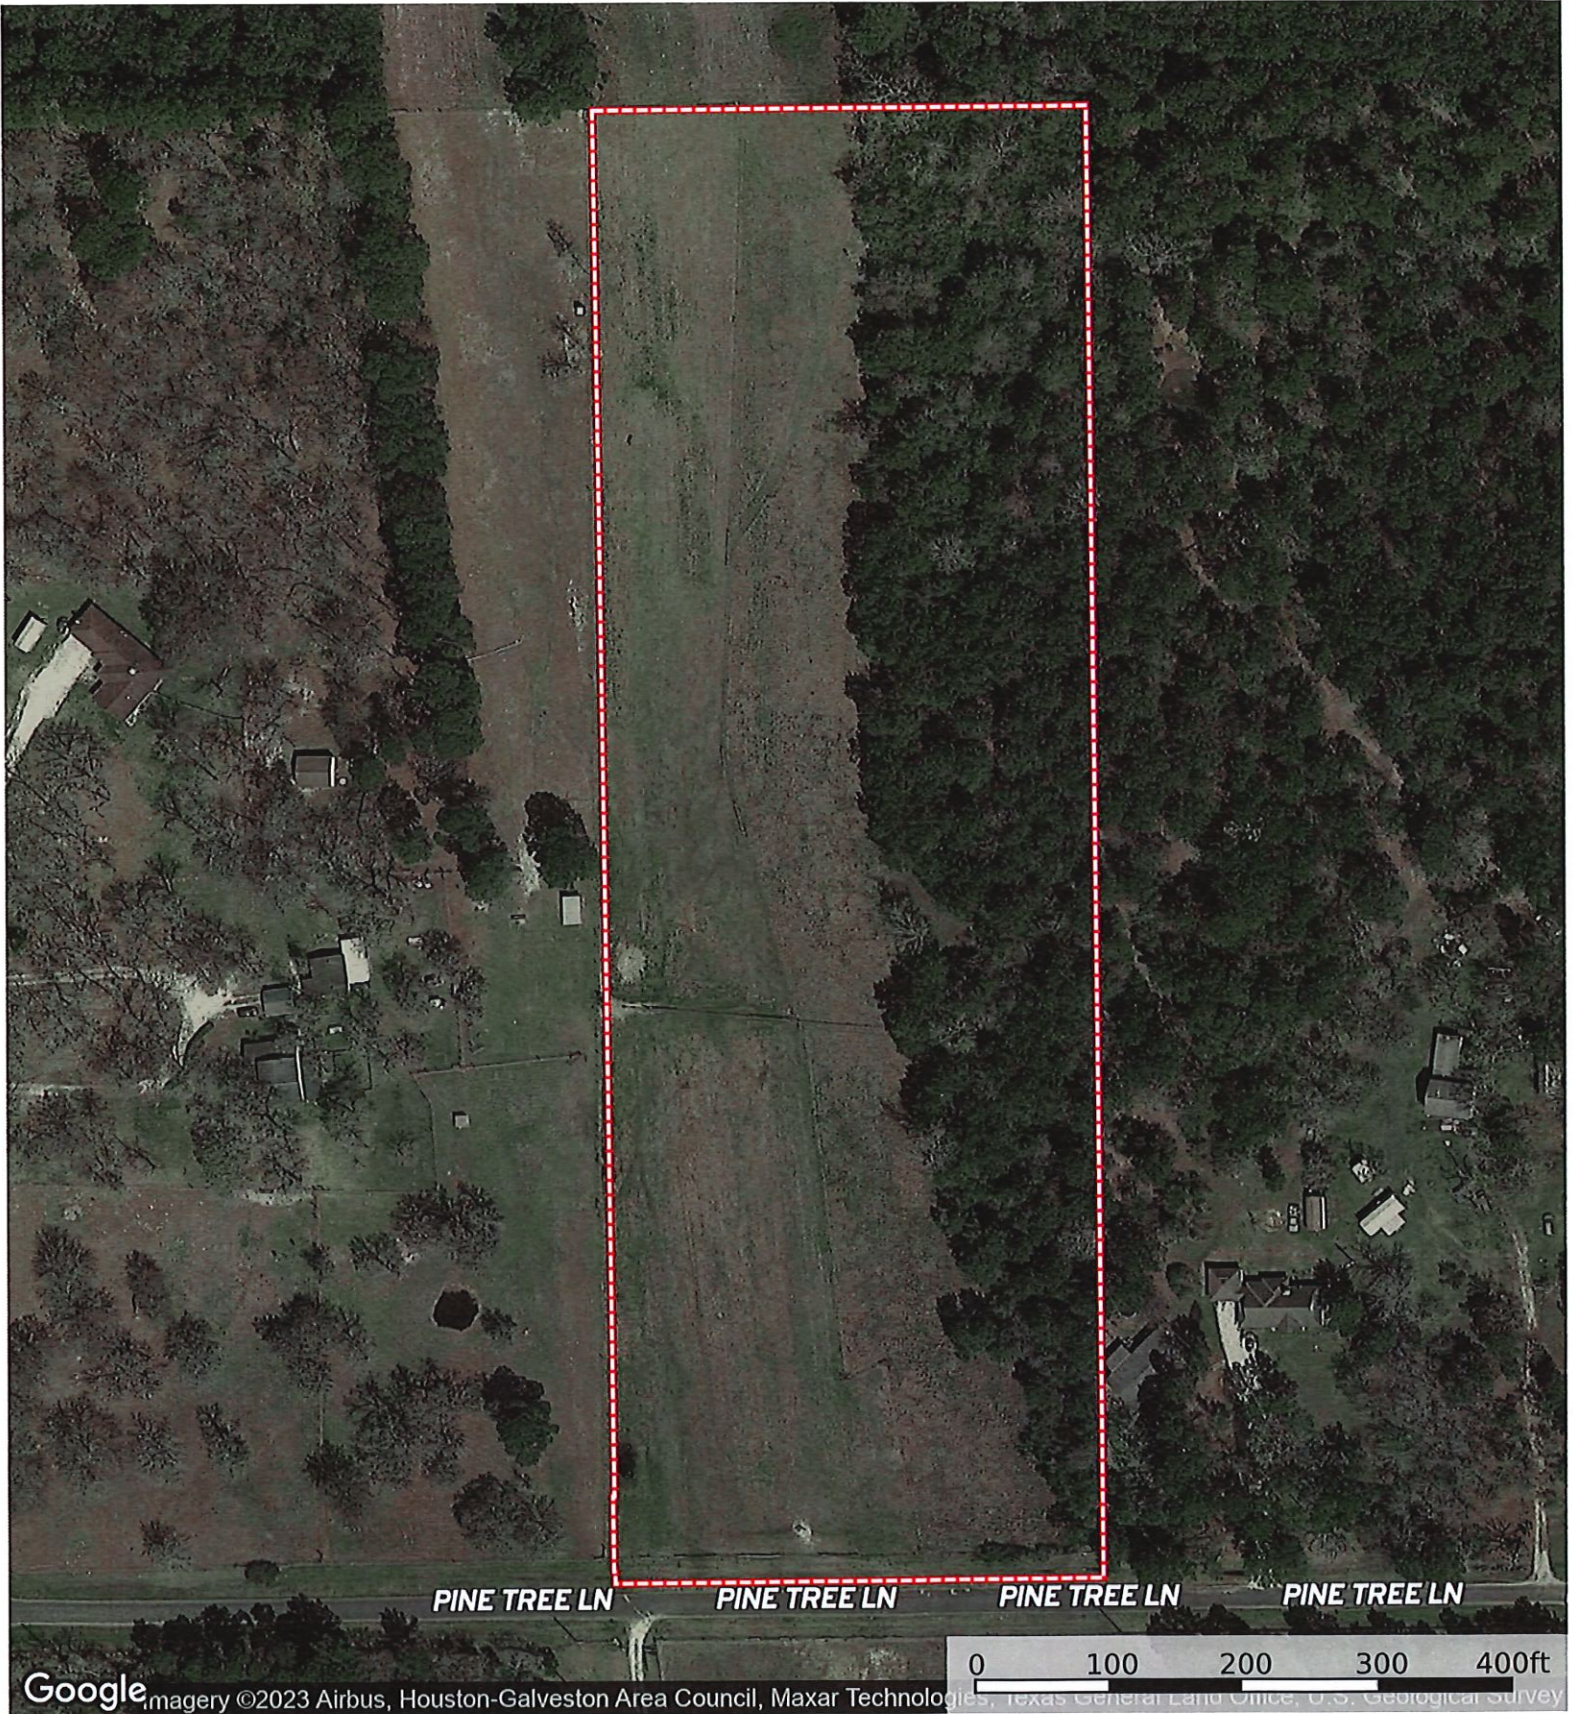

GRIMES

SUBJECT

WALLER COUNTY

0 Pine Tree Ln

Waller County, Grimes County, Texas, AC +/-

Boundary

0 Pine Tree Ln

Waller County, Grimes County, Texas, AC +/-

0 Pine Tree Ln

Waller County, Grimes County, Texas, AC +/-

- Boundary
- 100 Year Floodplain
- 500 Year Floodplain
- Floodway
- Special
- Unmapped/ Not Included

0 Pine Tree Ln

Waller County, Grimes County, Texas, AC +/-