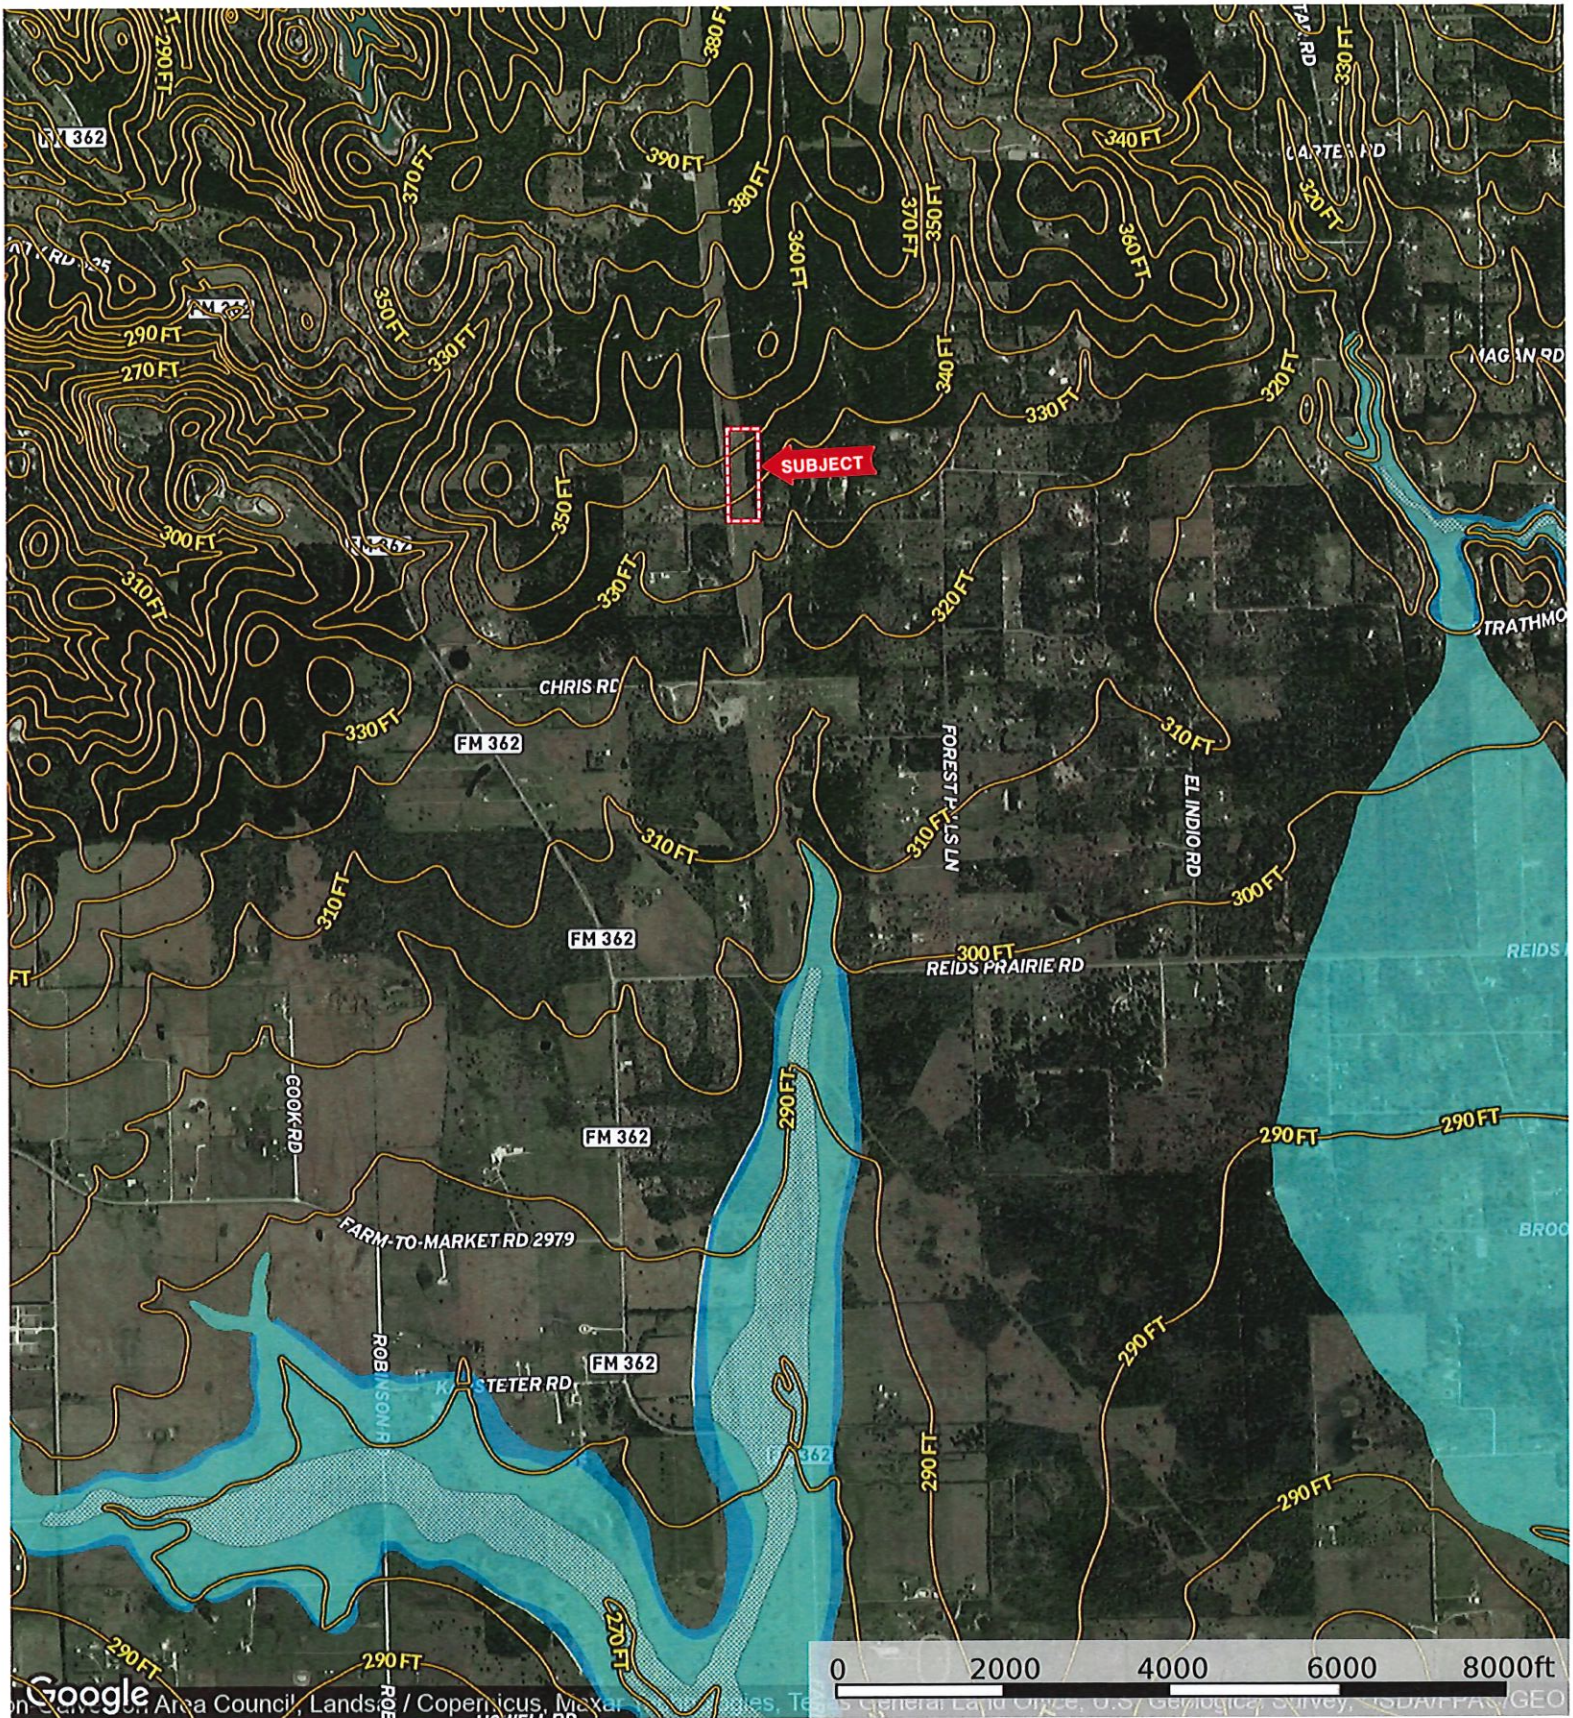

GRIMES

SUBJECT

WALLER COUNTY

0 Pine Tree Ln

Waller County, Grimes County, Texas, AC +/-

Boundary

0 Pine Tree Ln

Waller County, Grimes County, Texas, AC +/-

Google

imagery ©2023 Airbus, Houston-Galveston Area Council, Maxar Technologies, Texas General Land Office, U.S. Geological Survey

 Boundary

The information contained herein was obtained from sources deemed to be reliable. MapRight Services makes no warranties or guarantees as to the completeness or accuracy thereof.

0 Pine Tree Ln

Waller County, Grimes County, Texas, AC +/-

- Boundary
- 100 Year Floodplain
- 500 Year Floodplain
- Floodway
- Special
- Unmapped/ Not Included

0 Pine Tree Ln

Waller County, Grimes County, Texas, AC +/-

Boundary Crude Oil Natural Gas Other