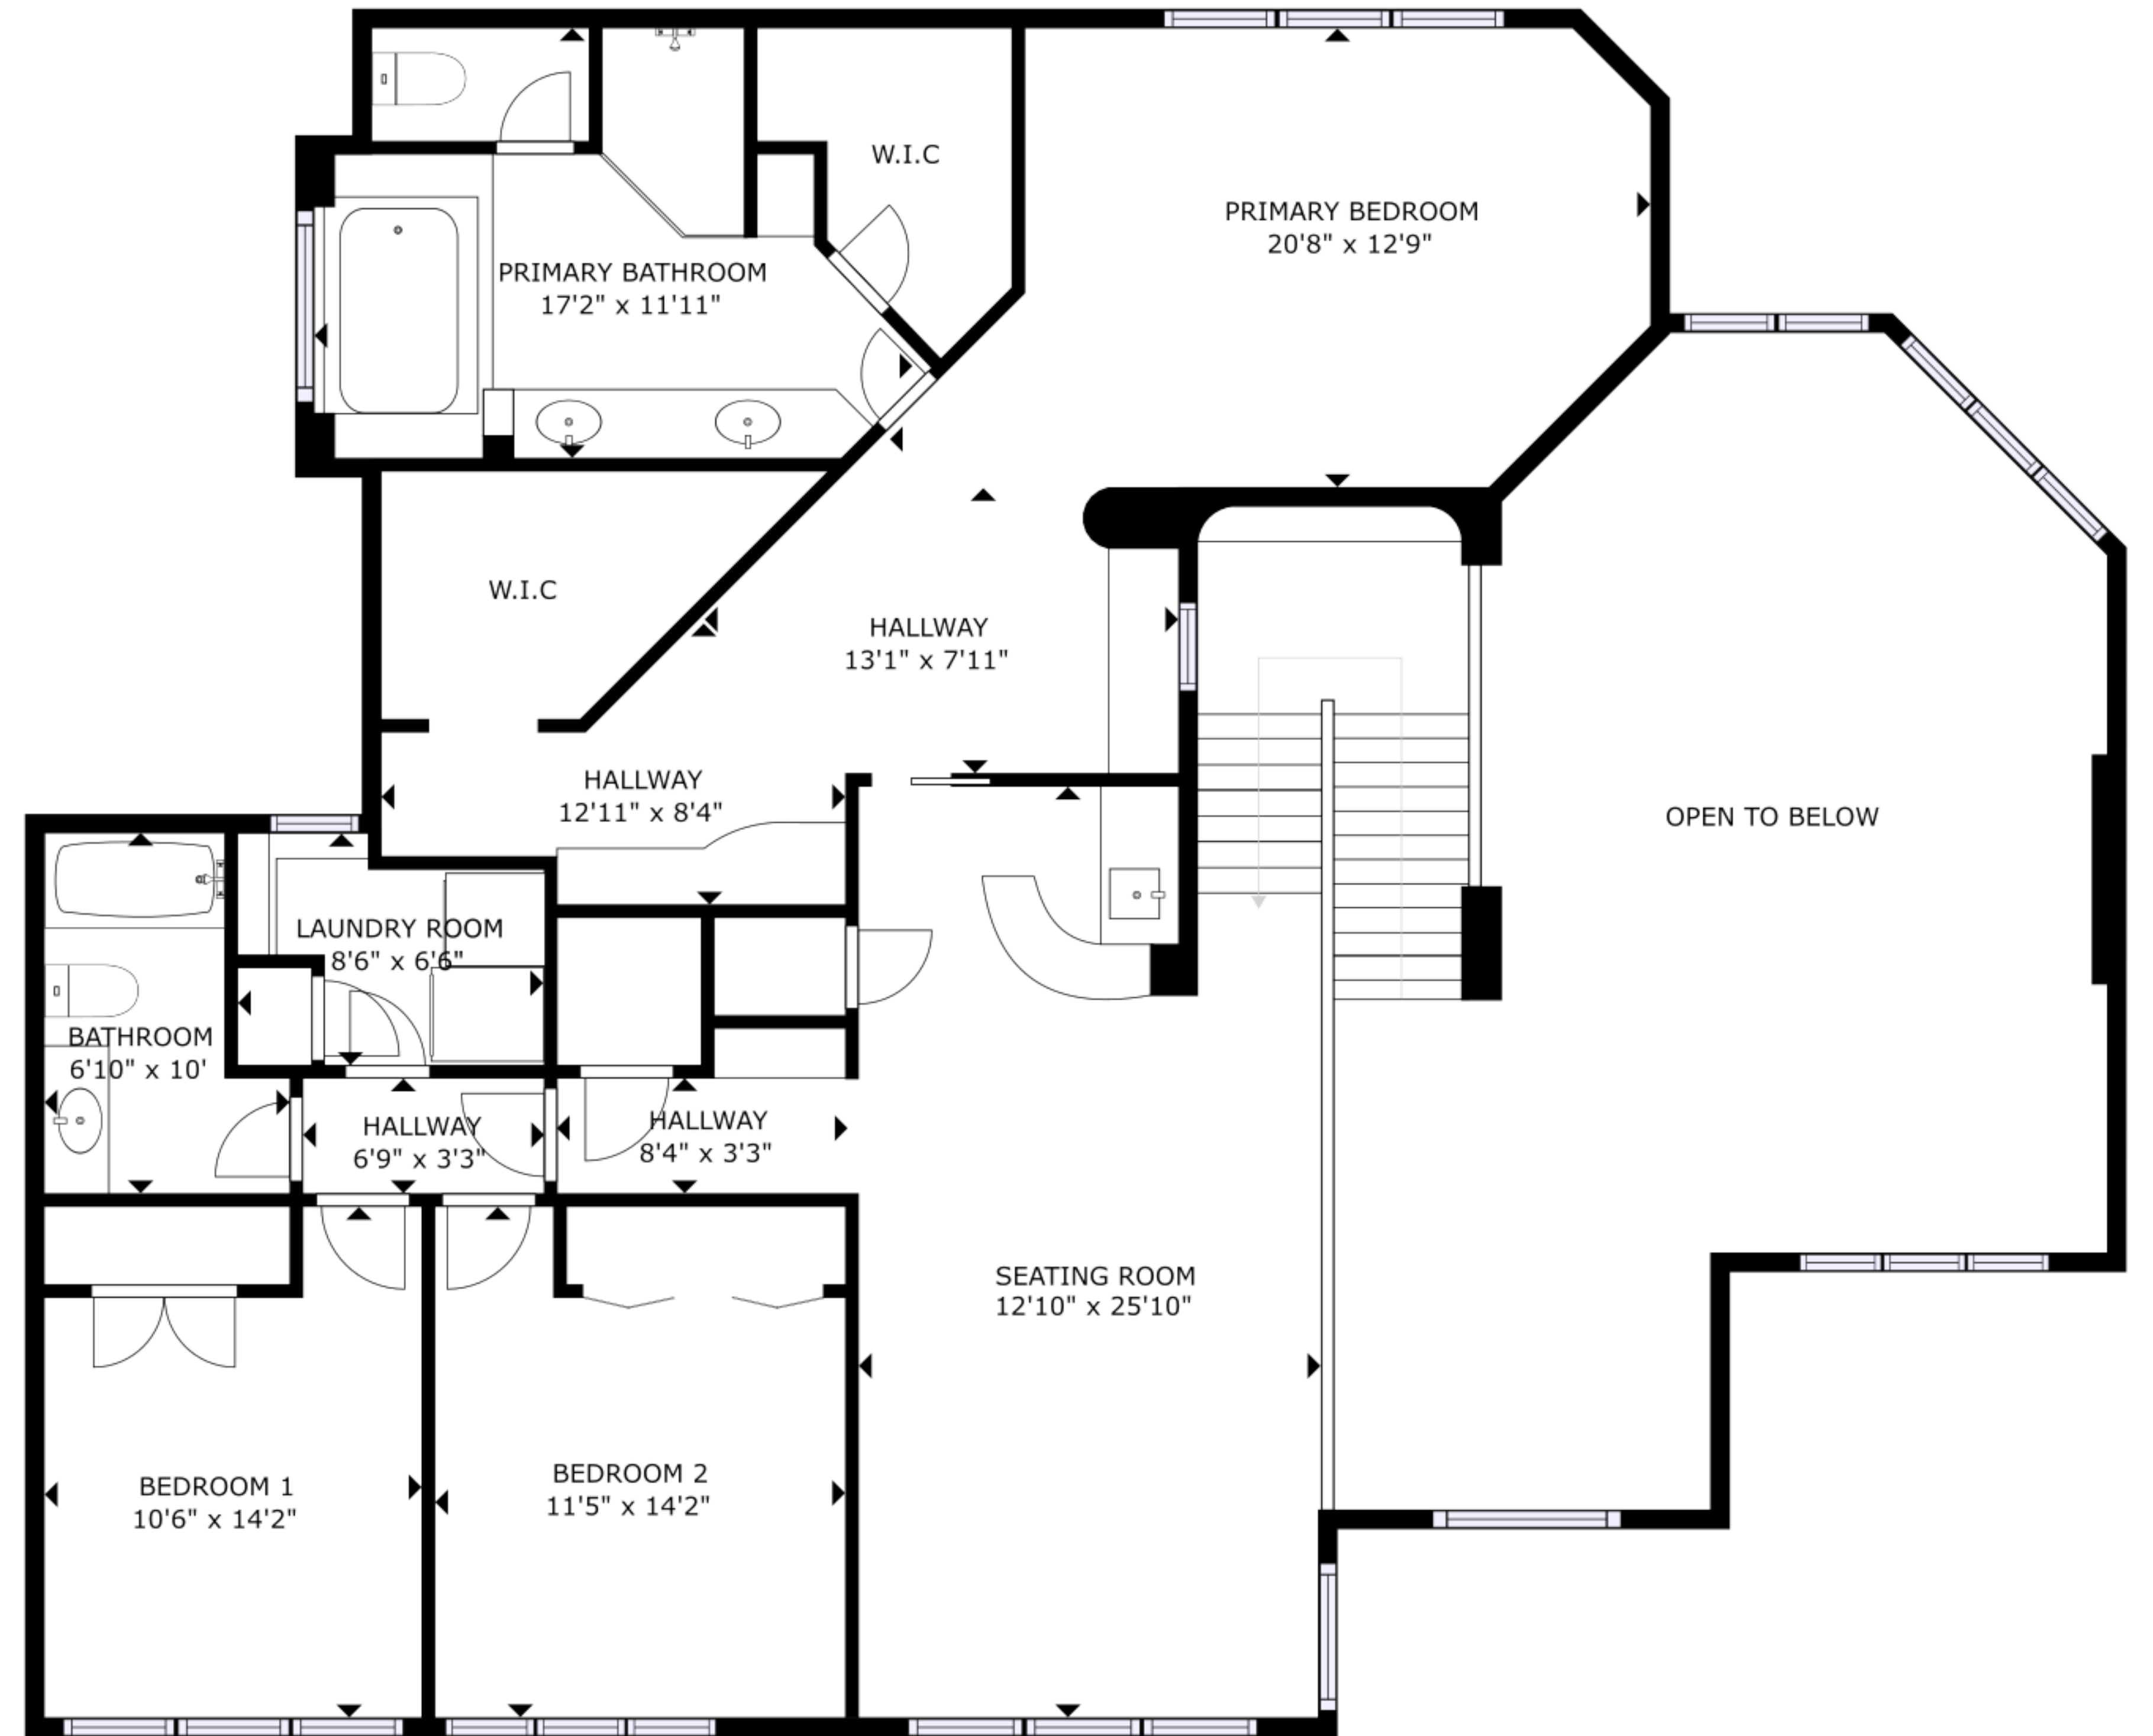

FLOOR 1

FLOOR 2

GROSS INTERNAL AREA
 FLOOR 1: 1626 sq ft, FLOOR 2: 1627 sq ft:
 TOTAL: 3253 sq ft

SIZES AND DIMENSIONS ARE APPROXIMATE, ACTUAL MAY VARY.