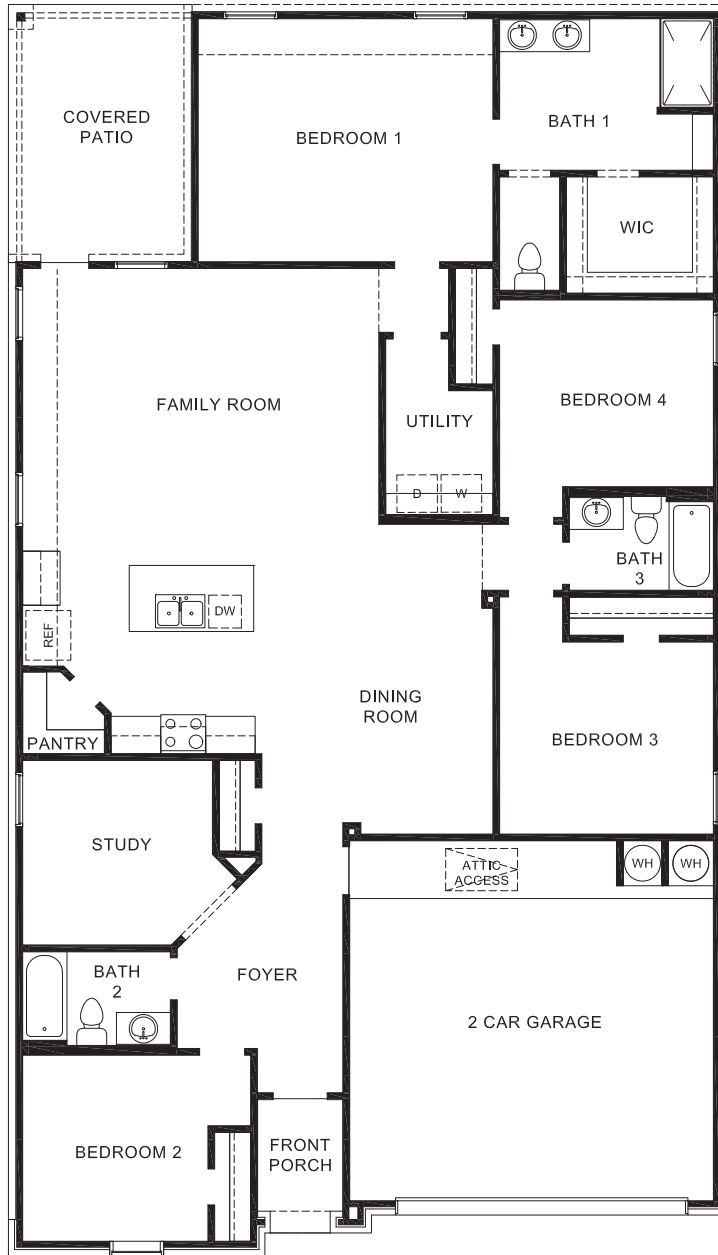

Elevation N

Elevation N w/ Optional Woodtone

OPTIONAL BATH 1

FIRST FLOOR PLAN

Home and community information, including pricing, included features, terms, availability and amenities, are subject to change and prior sale at any time without notice or obligation. Pictures, photographs, colors, features, and sizes are for illustration purposes only and will vary from the homes as built. Square footage dimensions are approximate. Buyer should conduct his or her own investigation of the present and future availability of school district and school assignments. D.R. Horton has no control or responsibility for any changes to school districts or school assignments should they occur in the future.