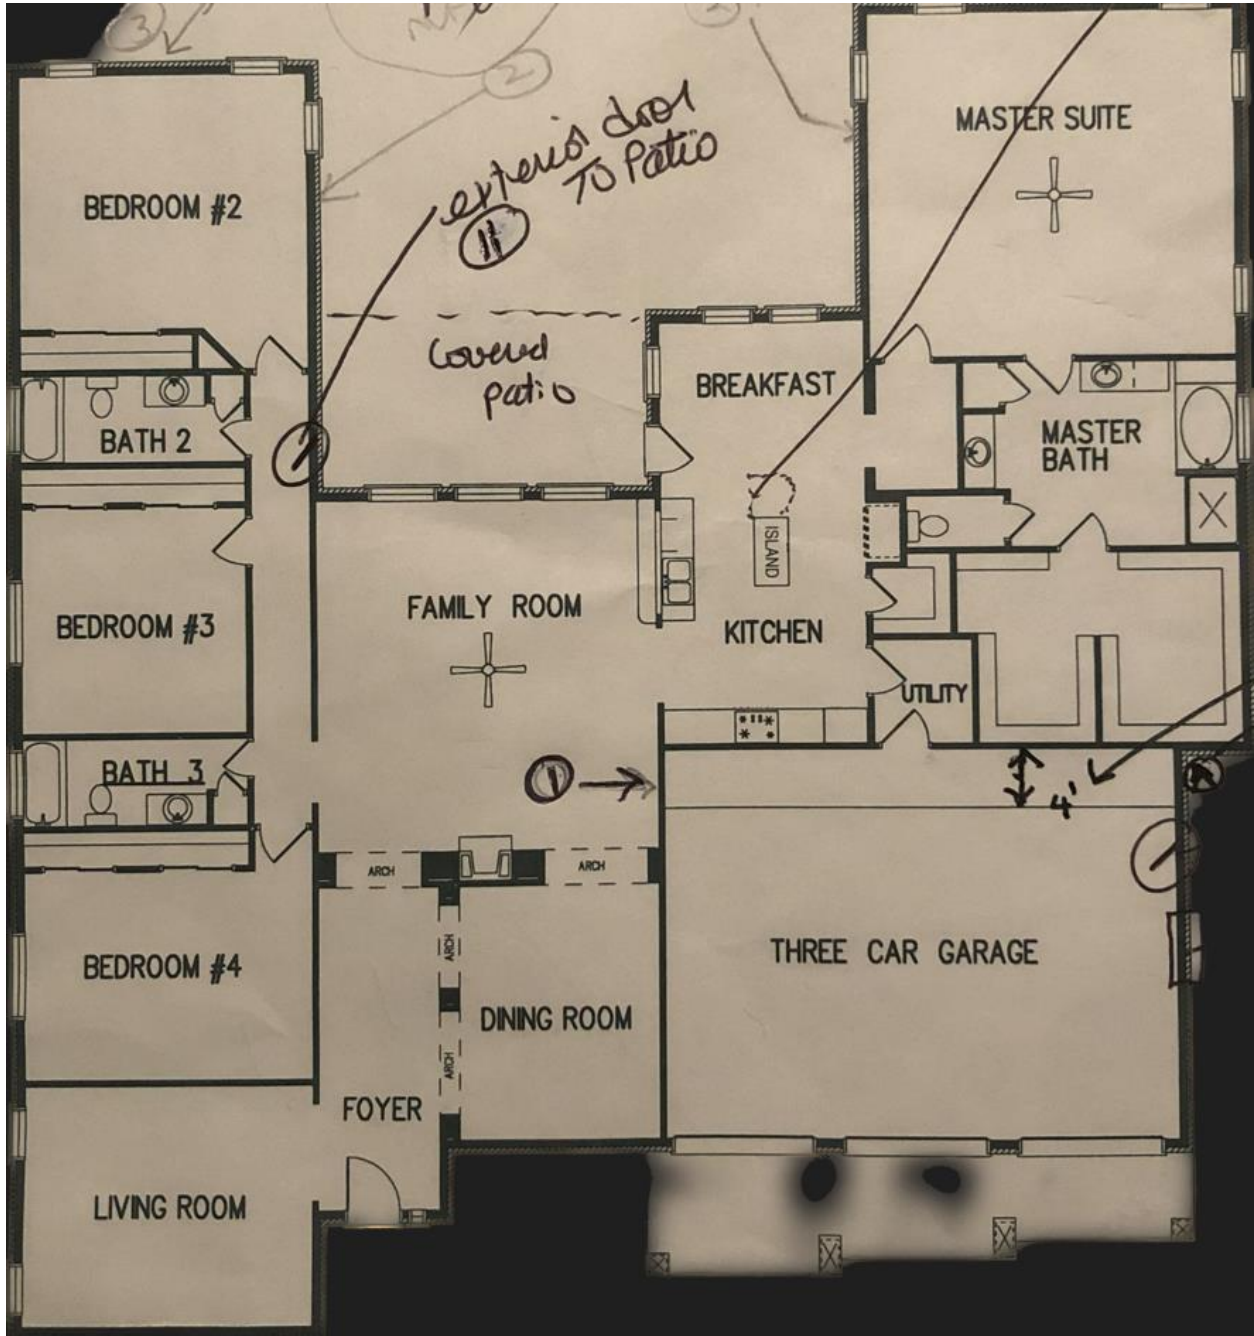

15314 Black Falls, Sugar Land, TX 77498 – Floor Plan (from Builder)

## Jackson II

PLAN 3247  
APPROXIMATE SQ. FOOTAGE 3247

PLANS AND SPECIFICATIONS SUBJECT TO CHANGES WITHOUT PRIOR NOTICE