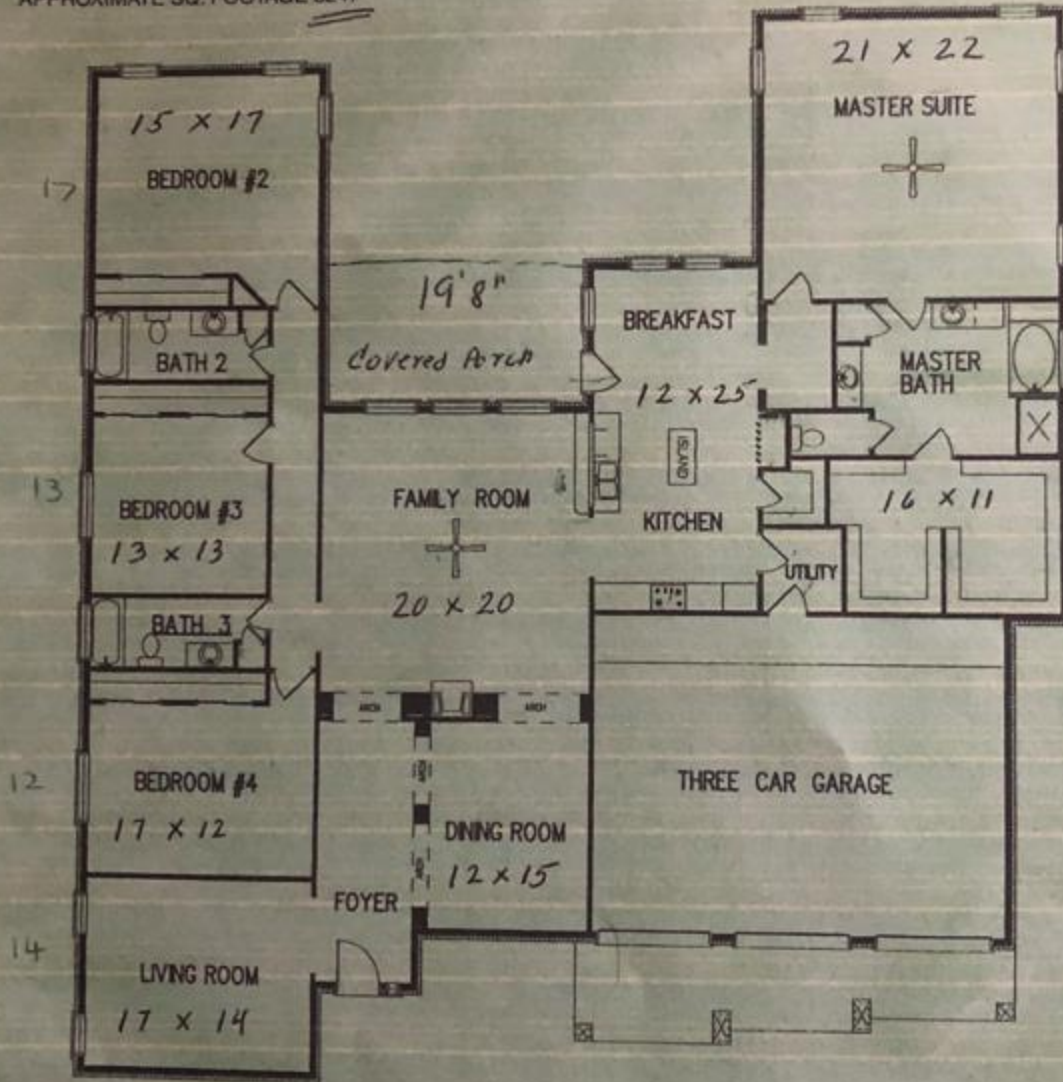

15314 Black Falls, Sugar Land, TX 77498 – Floor Plan (from Builder)

## Jackson II

PLAN 3247  
APPROXIMATE SQ. FOOTAGE 3247

PLANS AND SPECIFICATIONS SUBJECT TO CHANGES WITHOUT PRIOR NOTICE