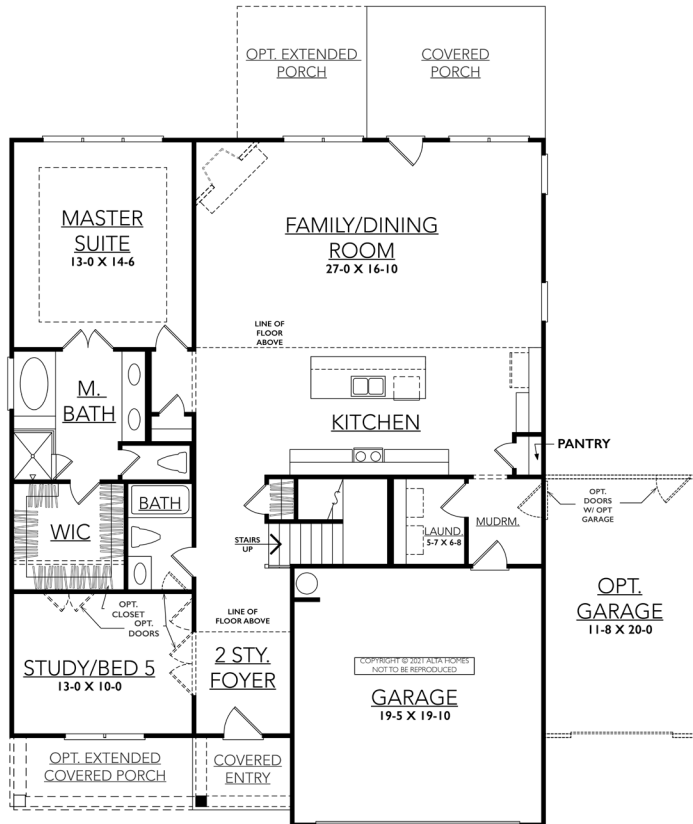

**ALTA  
HOMES**

TORREY PINES  
LEGACY SERIES

~2,588 sqft • 4 bed with study, opt. 6 • 3 bath

□ Elevation A

□ Elevation B

□ Elevation C

FIRST FLOOR

SECOND FLOOR