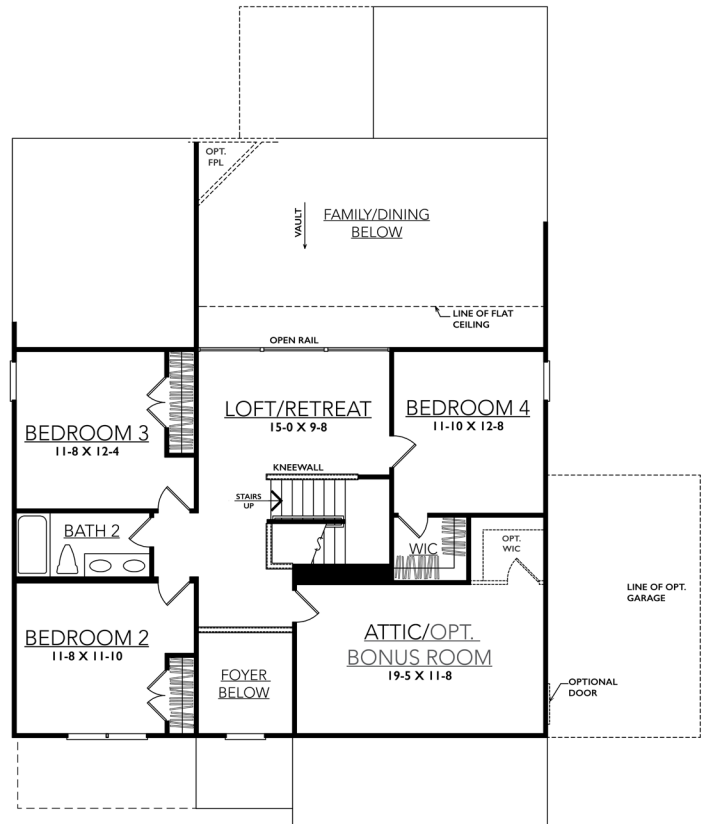

**ALTA  
HOMES**

TORREY PINES  
LEGACY SERIES

~2,588 sqft • 4 bed with study, opt. 6 • 3 bath

□ Elevation A

□ Elevation B

□ Elevation C

FIRST FLOOR

SECOND FLOOR