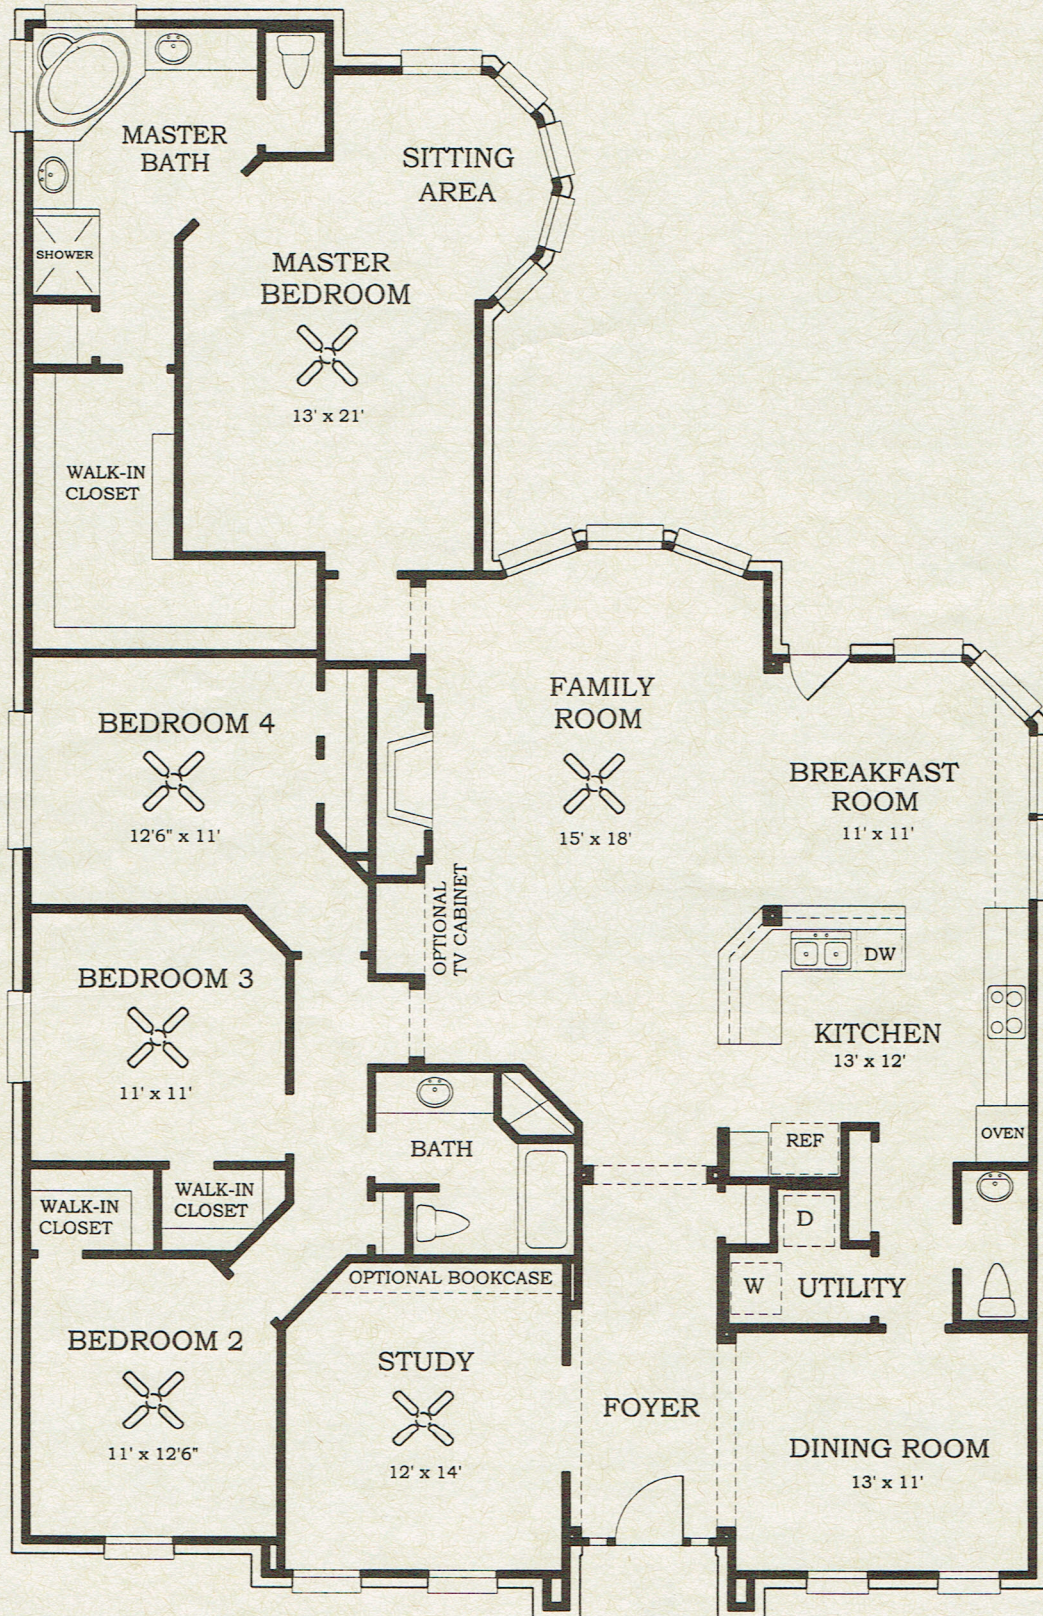

LEXINGTON

PLAN 4810 - 2571 Sq. Ft.

VILLAGE BUILDERS

© 2002 Village Builders Incorporated. All Rights Reserved.
All Plans and Elevations are subject to change per community.

Window placement, roof line and porches may vary by elevation. Square footage and room dimensions are approximate. Variances in square footage may occur in different elevations or when different exterior materials are used. Plans, specifications and special features are subject to change without notice.