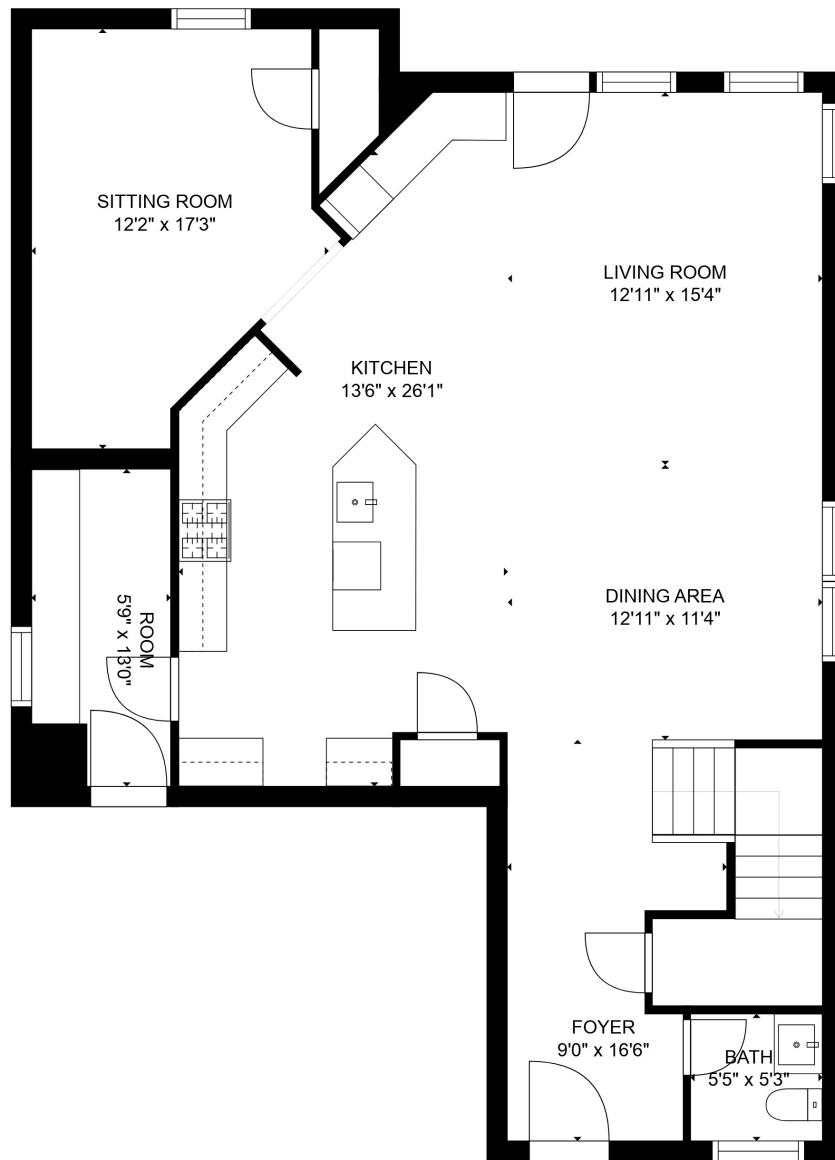

GROSS INTERNAL AREA
 FLOOR 1: 1149 sq. ft, FLOOR 2: 1370 sq. ft
 TOTAL: 2520 sq. ft

MEASUREMENTS ARE CALCULATED BY CUBICASA TECHNOLOGY. DEEMED HIGHLY RELIABLE BUT NOT GUARANTEED.

GROSS INTERNAL AREA
FLOOR 1: 1149 sq. ft, FLOOR 2: 1370 sq. ft
TOTAL: 2520 sq. ft
MEASUREMENTS ARE CALCULATED BY CUBICASA TECHNOLOGY. DEEMED HIGHLY RELIABLE BUT NOT GUARANTEED.

GROSS INTERNAL AREA
FLOOR 1: 1149 sq. ft, FLOOR 2: 1370 sq. ft
TOTAL: 2520 sq. ft

MEASUREMENTS ARE CALCULATED BY CUBICASA TECHNOLOGY. DEEMED HIGHLY RELIABLE BUT NOT GUARANTEED.