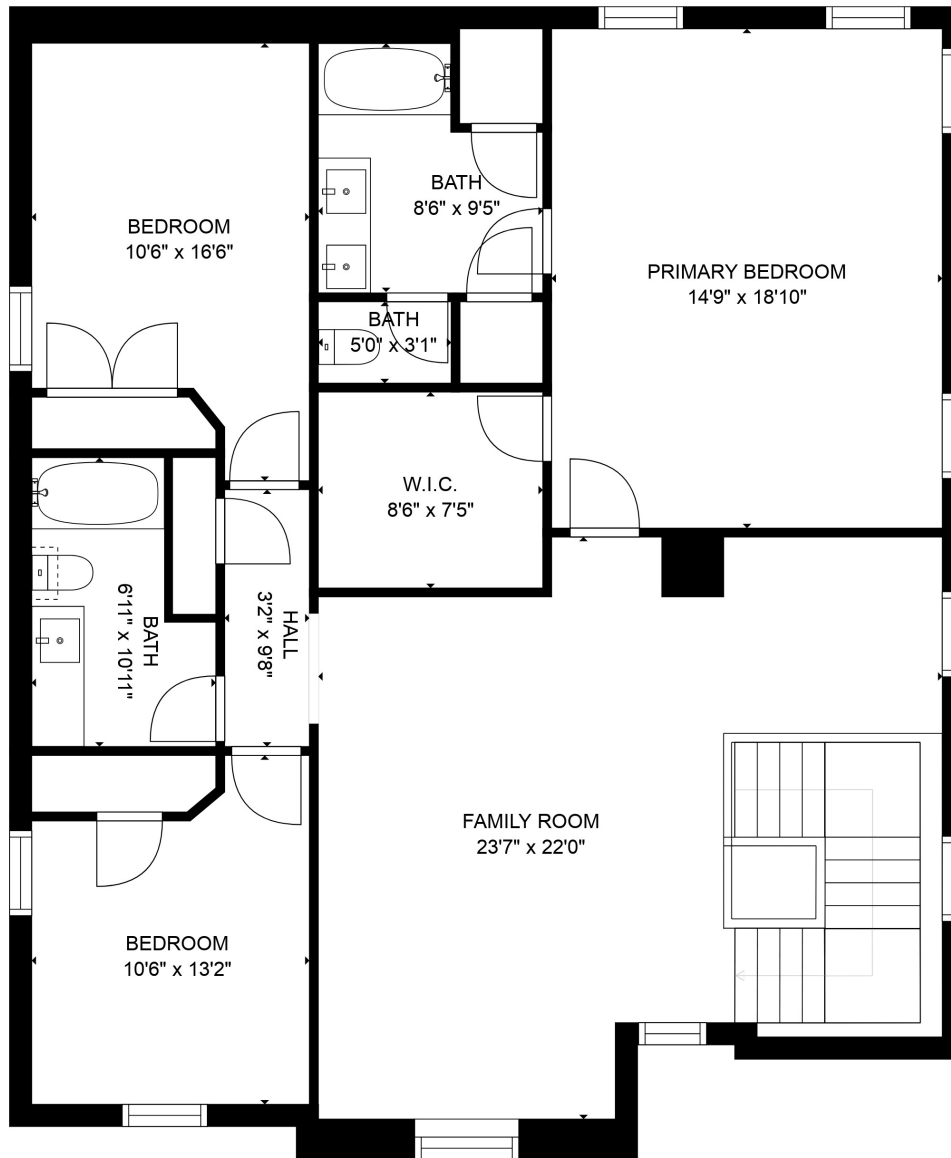

GROSS INTERNAL AREA
 FLOOR 1: 1149 sq. ft, FLOOR 2: 1370 sq. ft
 TOTAL: 2520 sq. ft

MEASUREMENTS ARE CALCULATED BY CUBICASA TECHNOLOGY. DEEMED HIGHLY RELIABLE BUT NOT GUARANTEED.

GROSS INTERNAL AREA
FLOOR 1: 1149 sq. ft, FLOOR 2: 1370 sq. ft
TOTAL: 2520 sq. ft
MEASUREMENTS ARE CALCULATED BY CUBICASA TECHNOLOGY. DEEMED HIGHLY RELIABLE BUT NOT GUARANTEED.

GROSS INTERNAL AREA
FLOOR 1: 1149 sq. ft, FLOOR 2: 1370 sq. ft
TOTAL: 2520 sq. ft

MEASUREMENTS ARE CALCULATED BY CUBICASA TECHNOLOGY. DEEMED HIGHLY RELIABLE BUT NOT GUARANTEED.