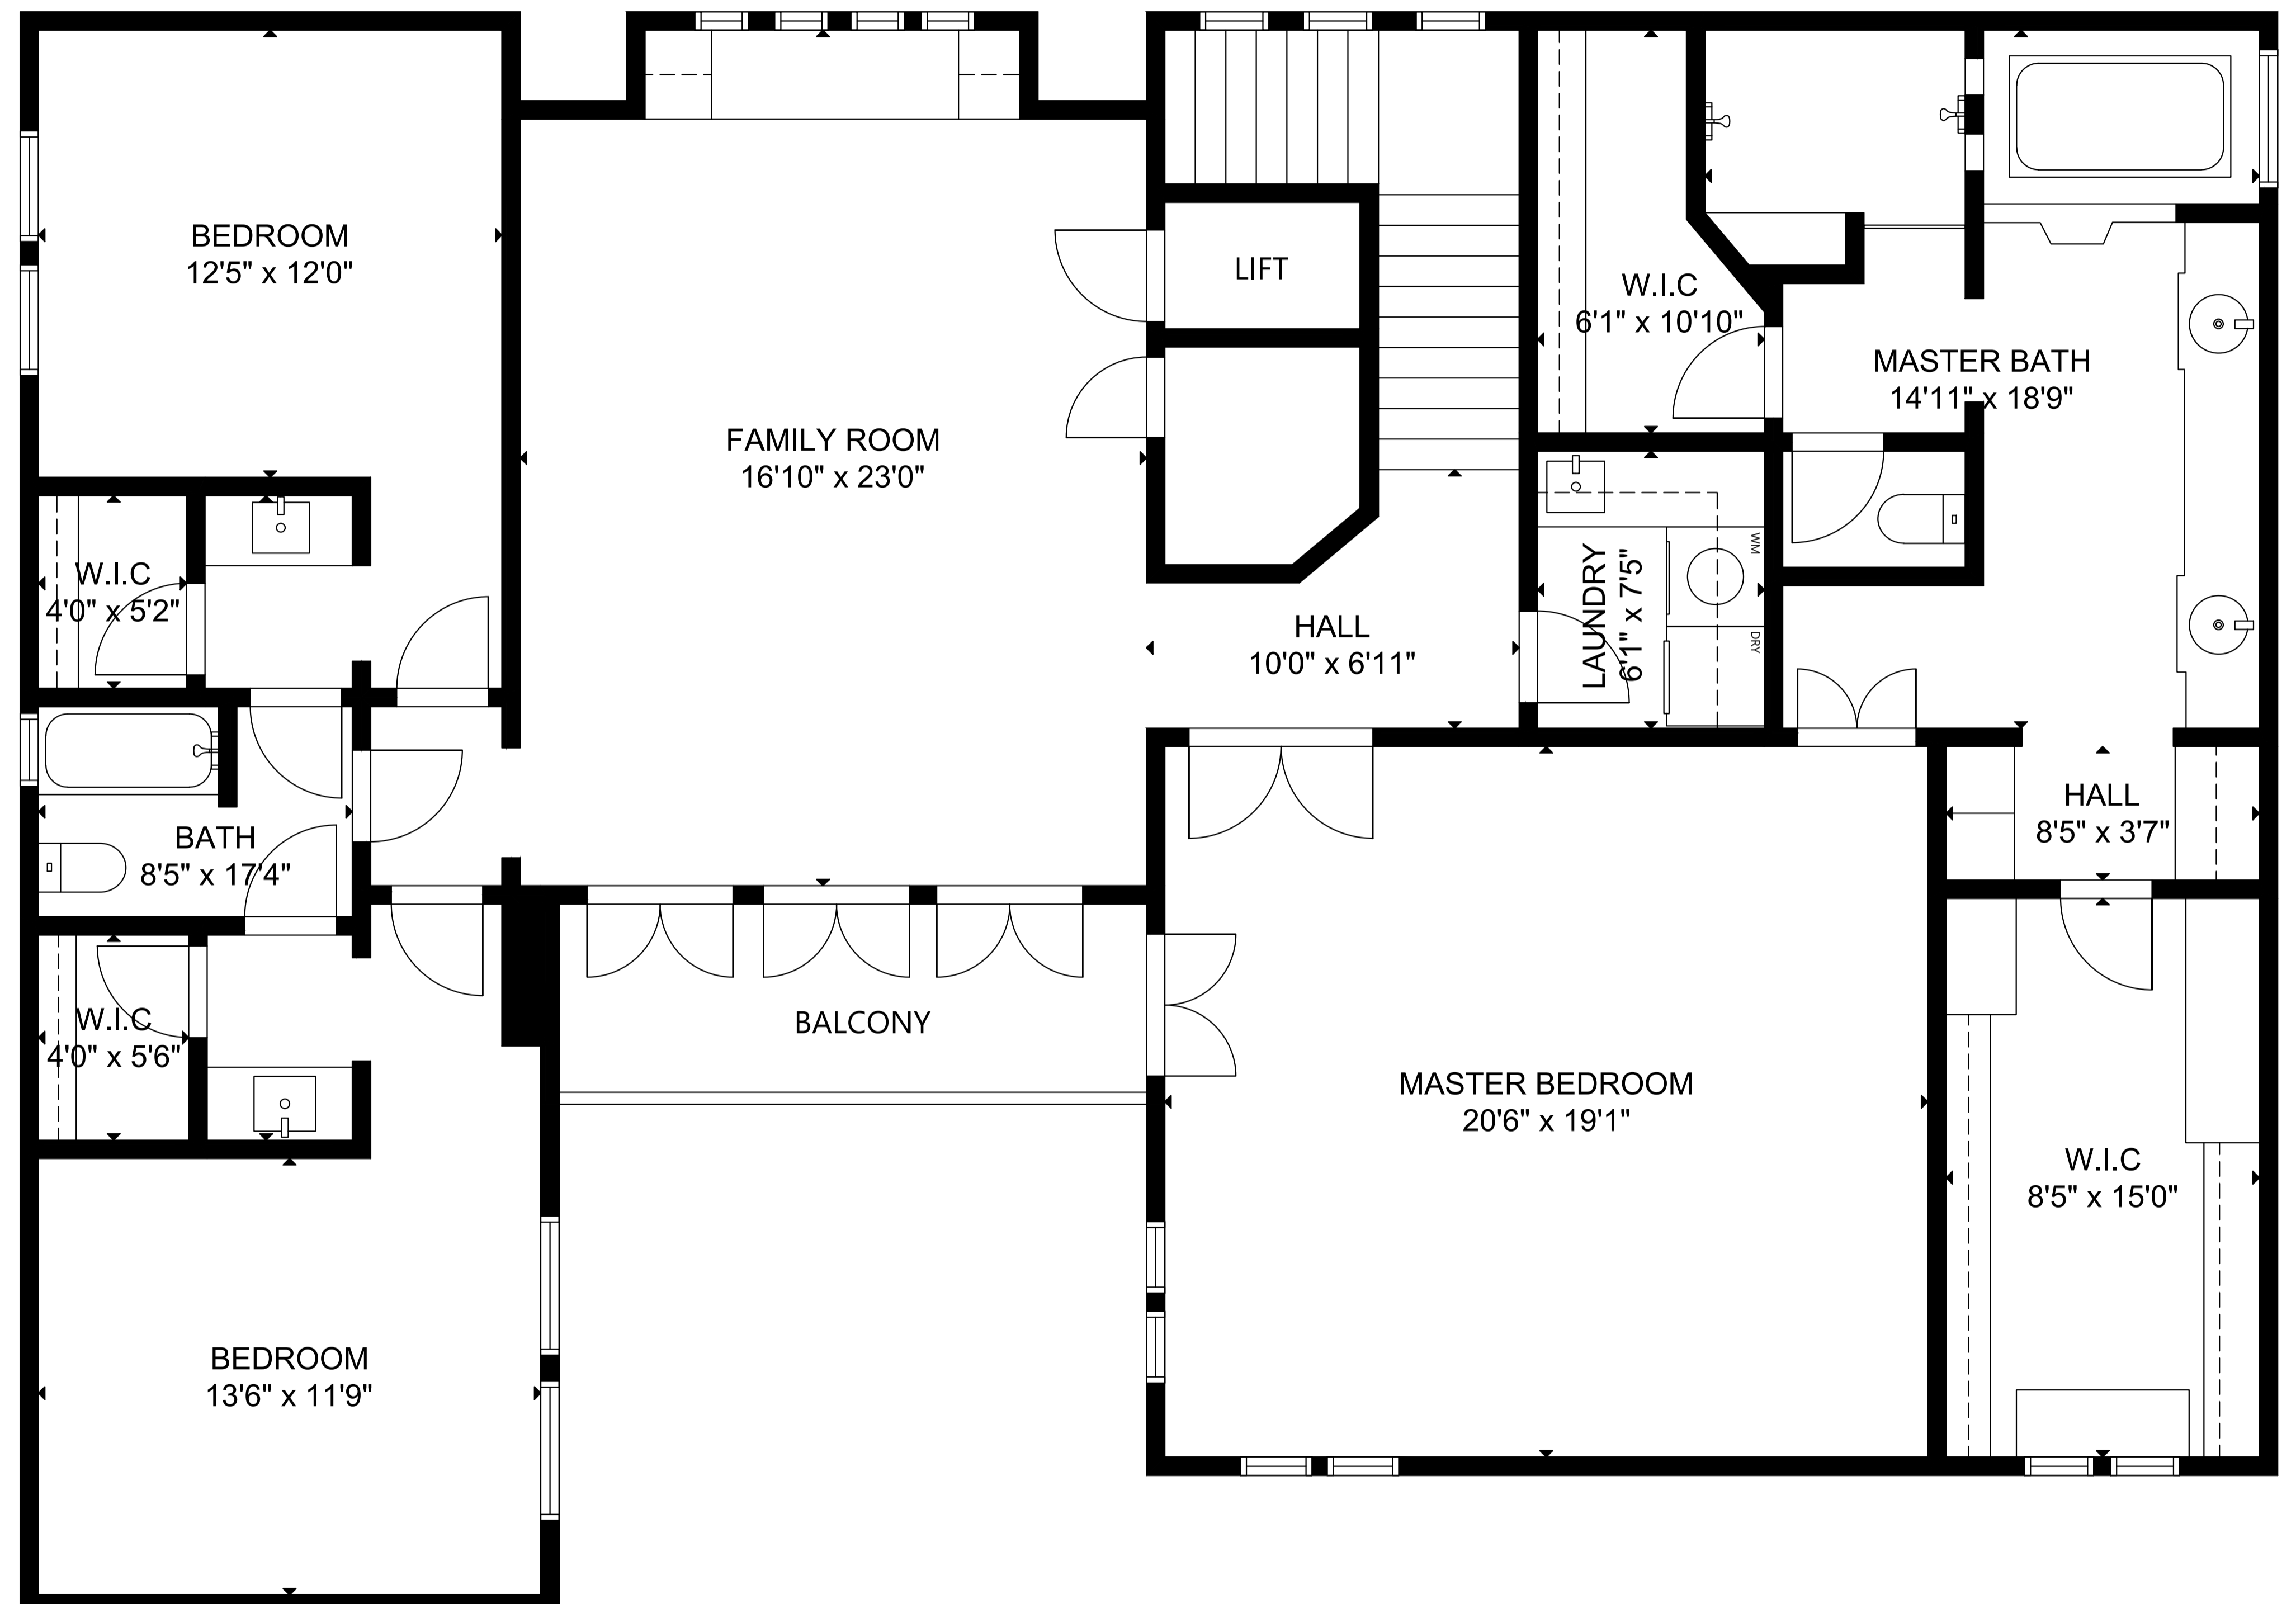

FLOOR 1

FLOOR 2

GROSS INTERNAL AREA  
 TOTAL: 3,182 sq ft  
 FLOOR 1: 1,121 sq ft, FLOOR 2: 2,061 sq ft  
 SIZE AND DIMENSIONS ARE APPROXIMATE, ACTUAL MAY VARY.