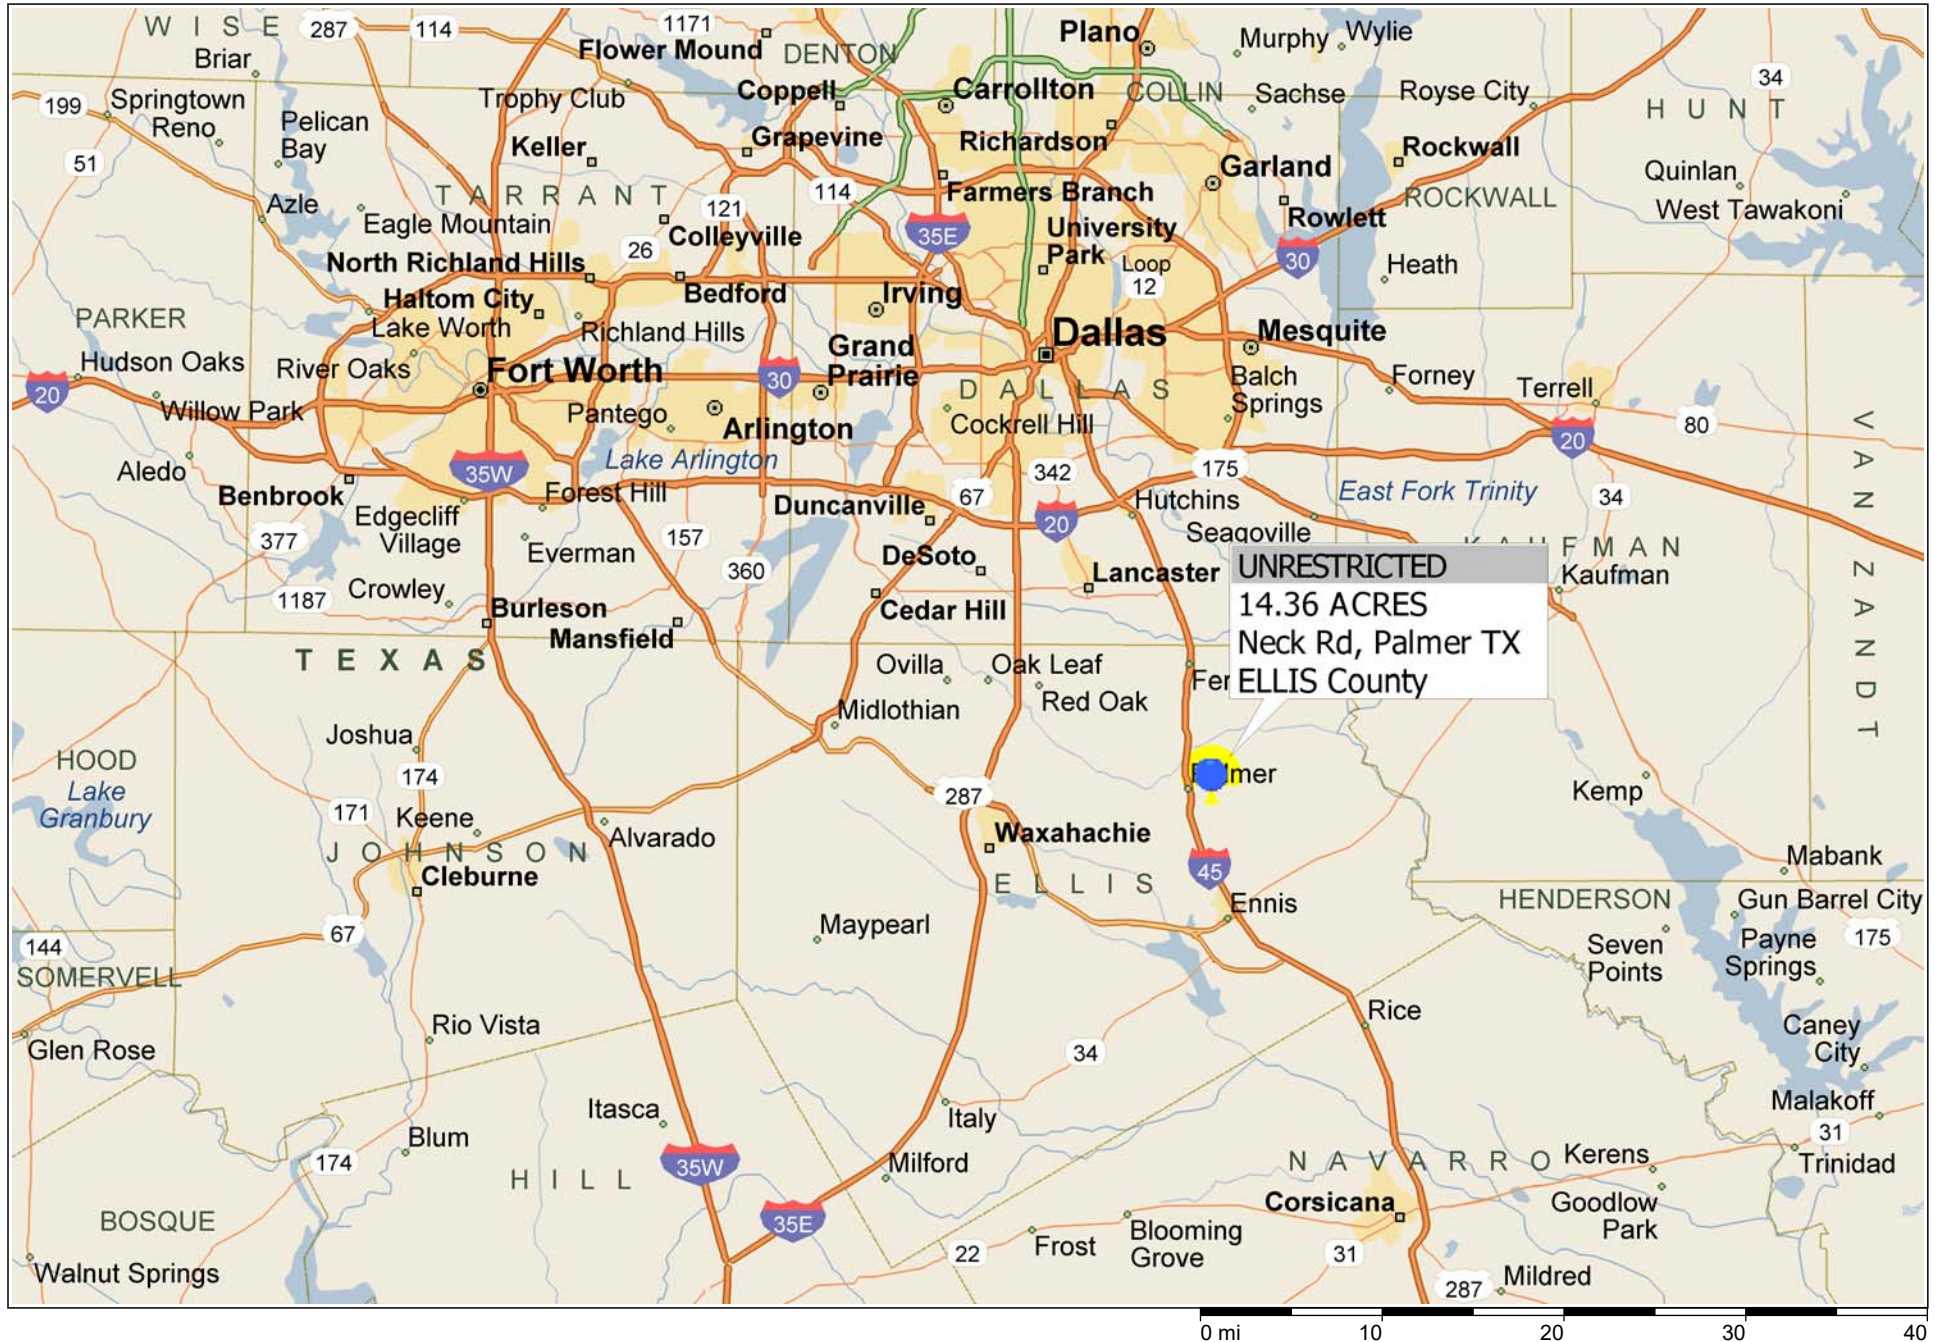

UNRESTRICTED 14.36 ACRES ~ Palmer TX

Copyright © and (P) 1988–2010 Microsoft Corporation and/or its suppliers. All rights reserved. <http://www.microsoft.com/mappoint/>
Certain mapping and direction data © 2010 NAVTEQ. All rights reserved. The Data for areas of Canada includes information taken with permission from Canadian authorities, including: © Her Majesty the Queen in Right of Canada, © Queen's Printer for Ontario. NAVTEQ and NAVTEQ ON BOARD are trademarks of NAVTEQ. © 2010 Tele Atlas North America, Inc. All rights reserved. Tele Atlas and Tele Atlas North America are trademarks of Tele Atlas, Inc. © 2010 by Applied Geographic Systems. All rights reserved.