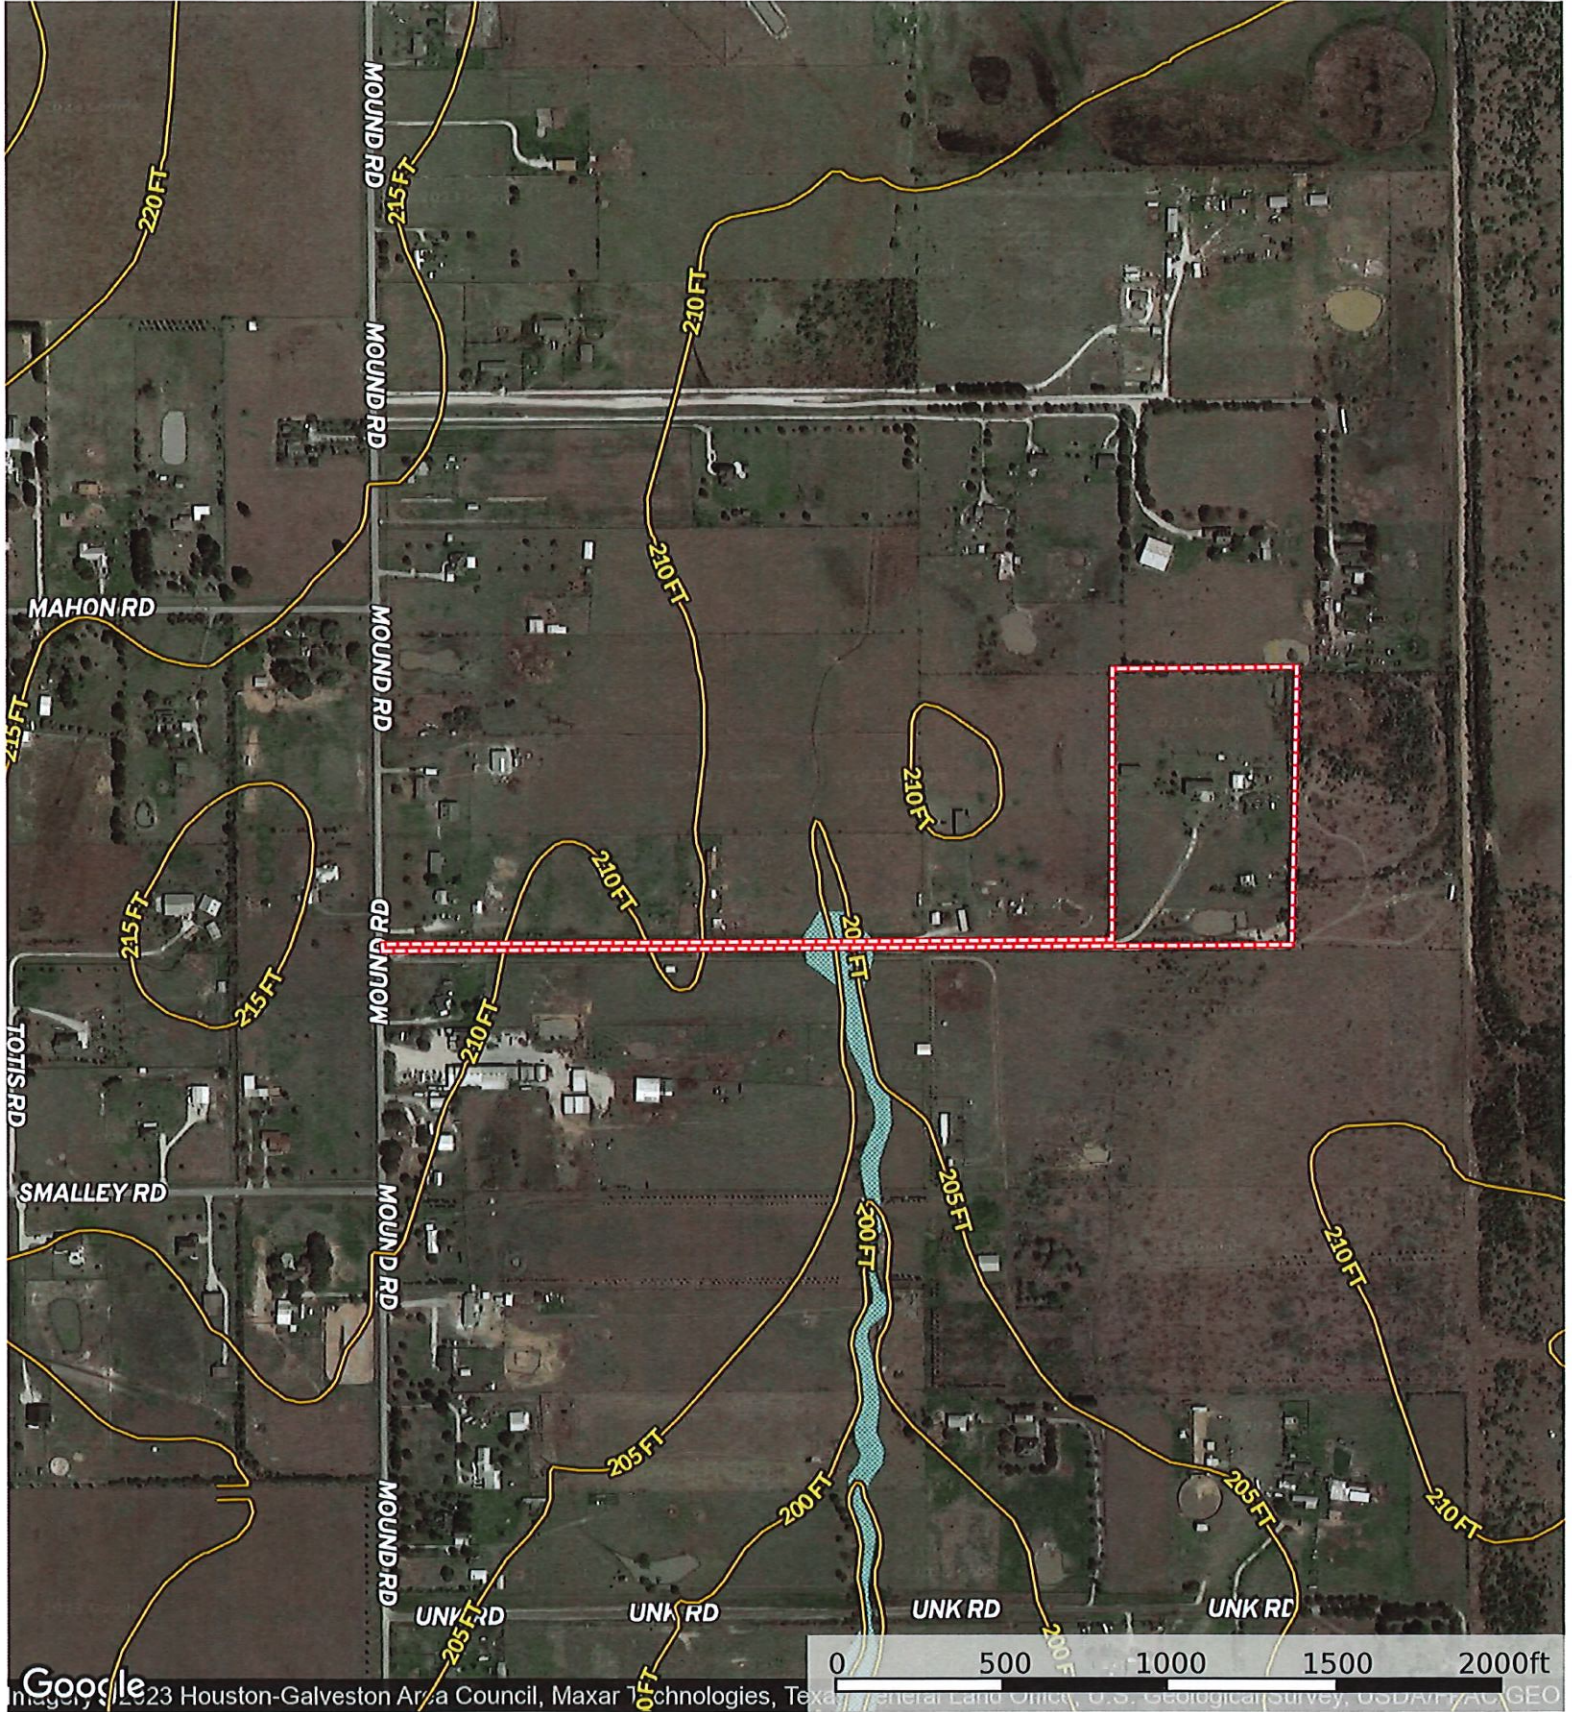

15520 Mound Rd.
Harris County, Texas, AC +/-

 Boundary

 The information contained herein was obtained from sources deemed to be reliable. MapRight Services makes no warranties or guarantees as to the completeness or accuracy thereof.

15520 Mound Rd.
Harris County, Texas, AC +/-

Google

Imagery © 2023 Houston-Galveston Area Council, Maxar Technologies, Texas General Land Office, U.S. Geological Survey, USDA/NRCS/Geo

- Boundary
- 100 Year Floodplain
- 500 Year Floodplain
- Floodway
- Special
- Unmapped/ Not Included

15520 Mound Rd.
Harris County, Texas, AC +/-

- Boundary
- 100 Year Floodplain
- 500 Year Floodplain
- Floodway
- Special
- Unmapped/ Not Included