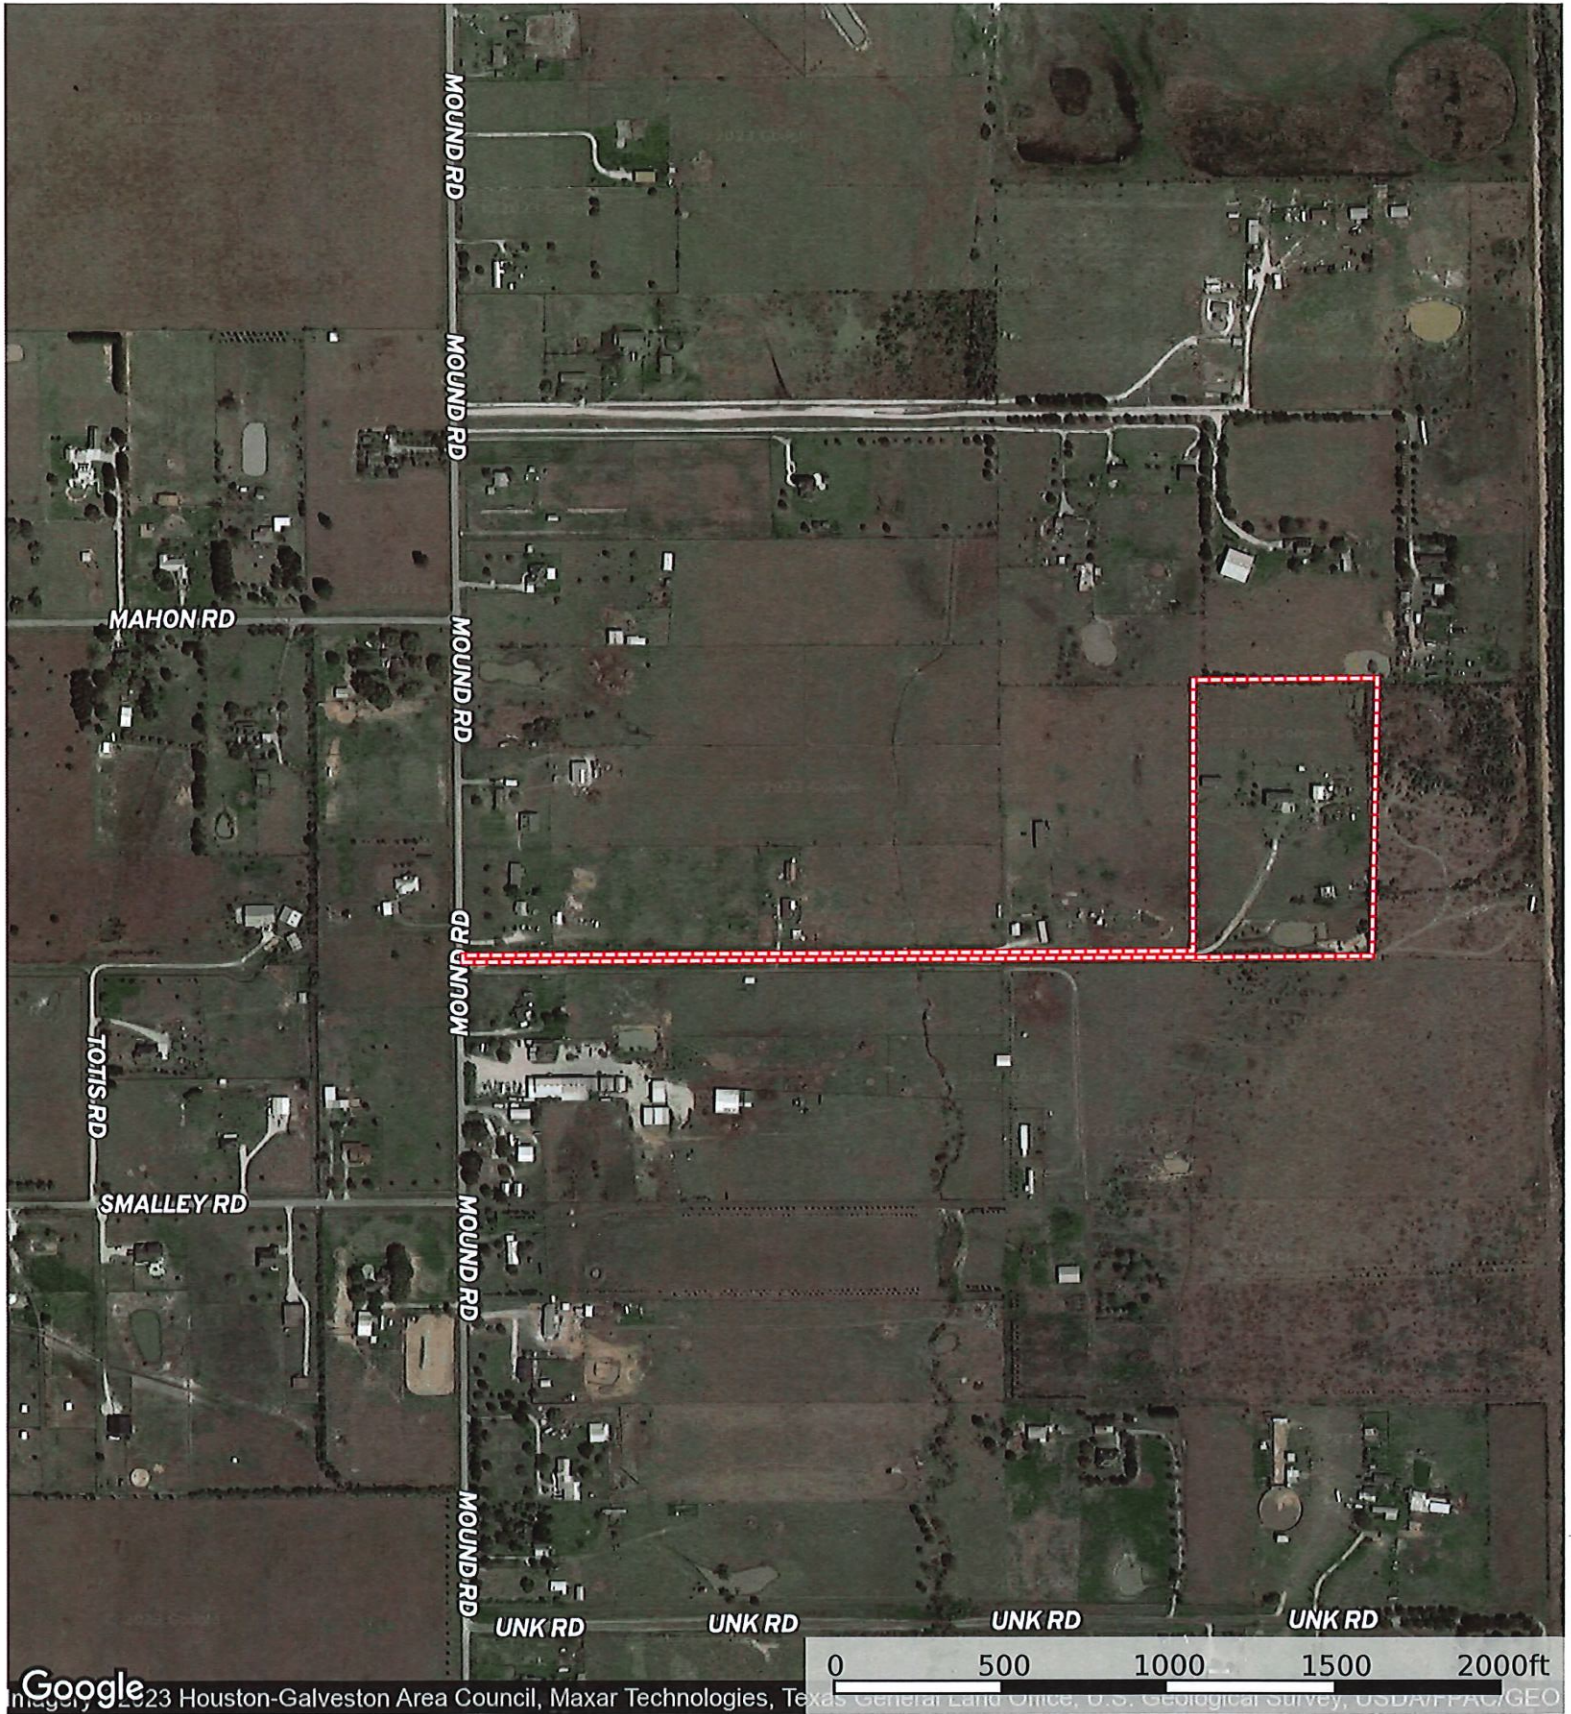

15520 Mound Rd.
Harris County, Texas, AC +/-

 Boundary

 The information contained herein was obtained from sources deemed to be reliable. MapRight Services makes no warranties or guarantees as to the completeness or accuracy thereof.

15520 Mound Rd.
Harris County, Texas, AC +/-

Google

Imagery © 2023 Houston-Galveston Area Council, Maxar Technologies, Texas General Land Office, U.S. Geological Survey, USDA/NRCS/Geo

- Boundary
- 100 Year Floodplain
- 500 Year Floodplain
- Floodway
- Special
- Unmapped/ Not Included

15520 Mound Rd.
Harris County, Texas, AC +/-

- Boundary
- 100 Year Floodplain
- 500 Year Floodplain
- Floodway
- Special
- Unmapped/ Not Included