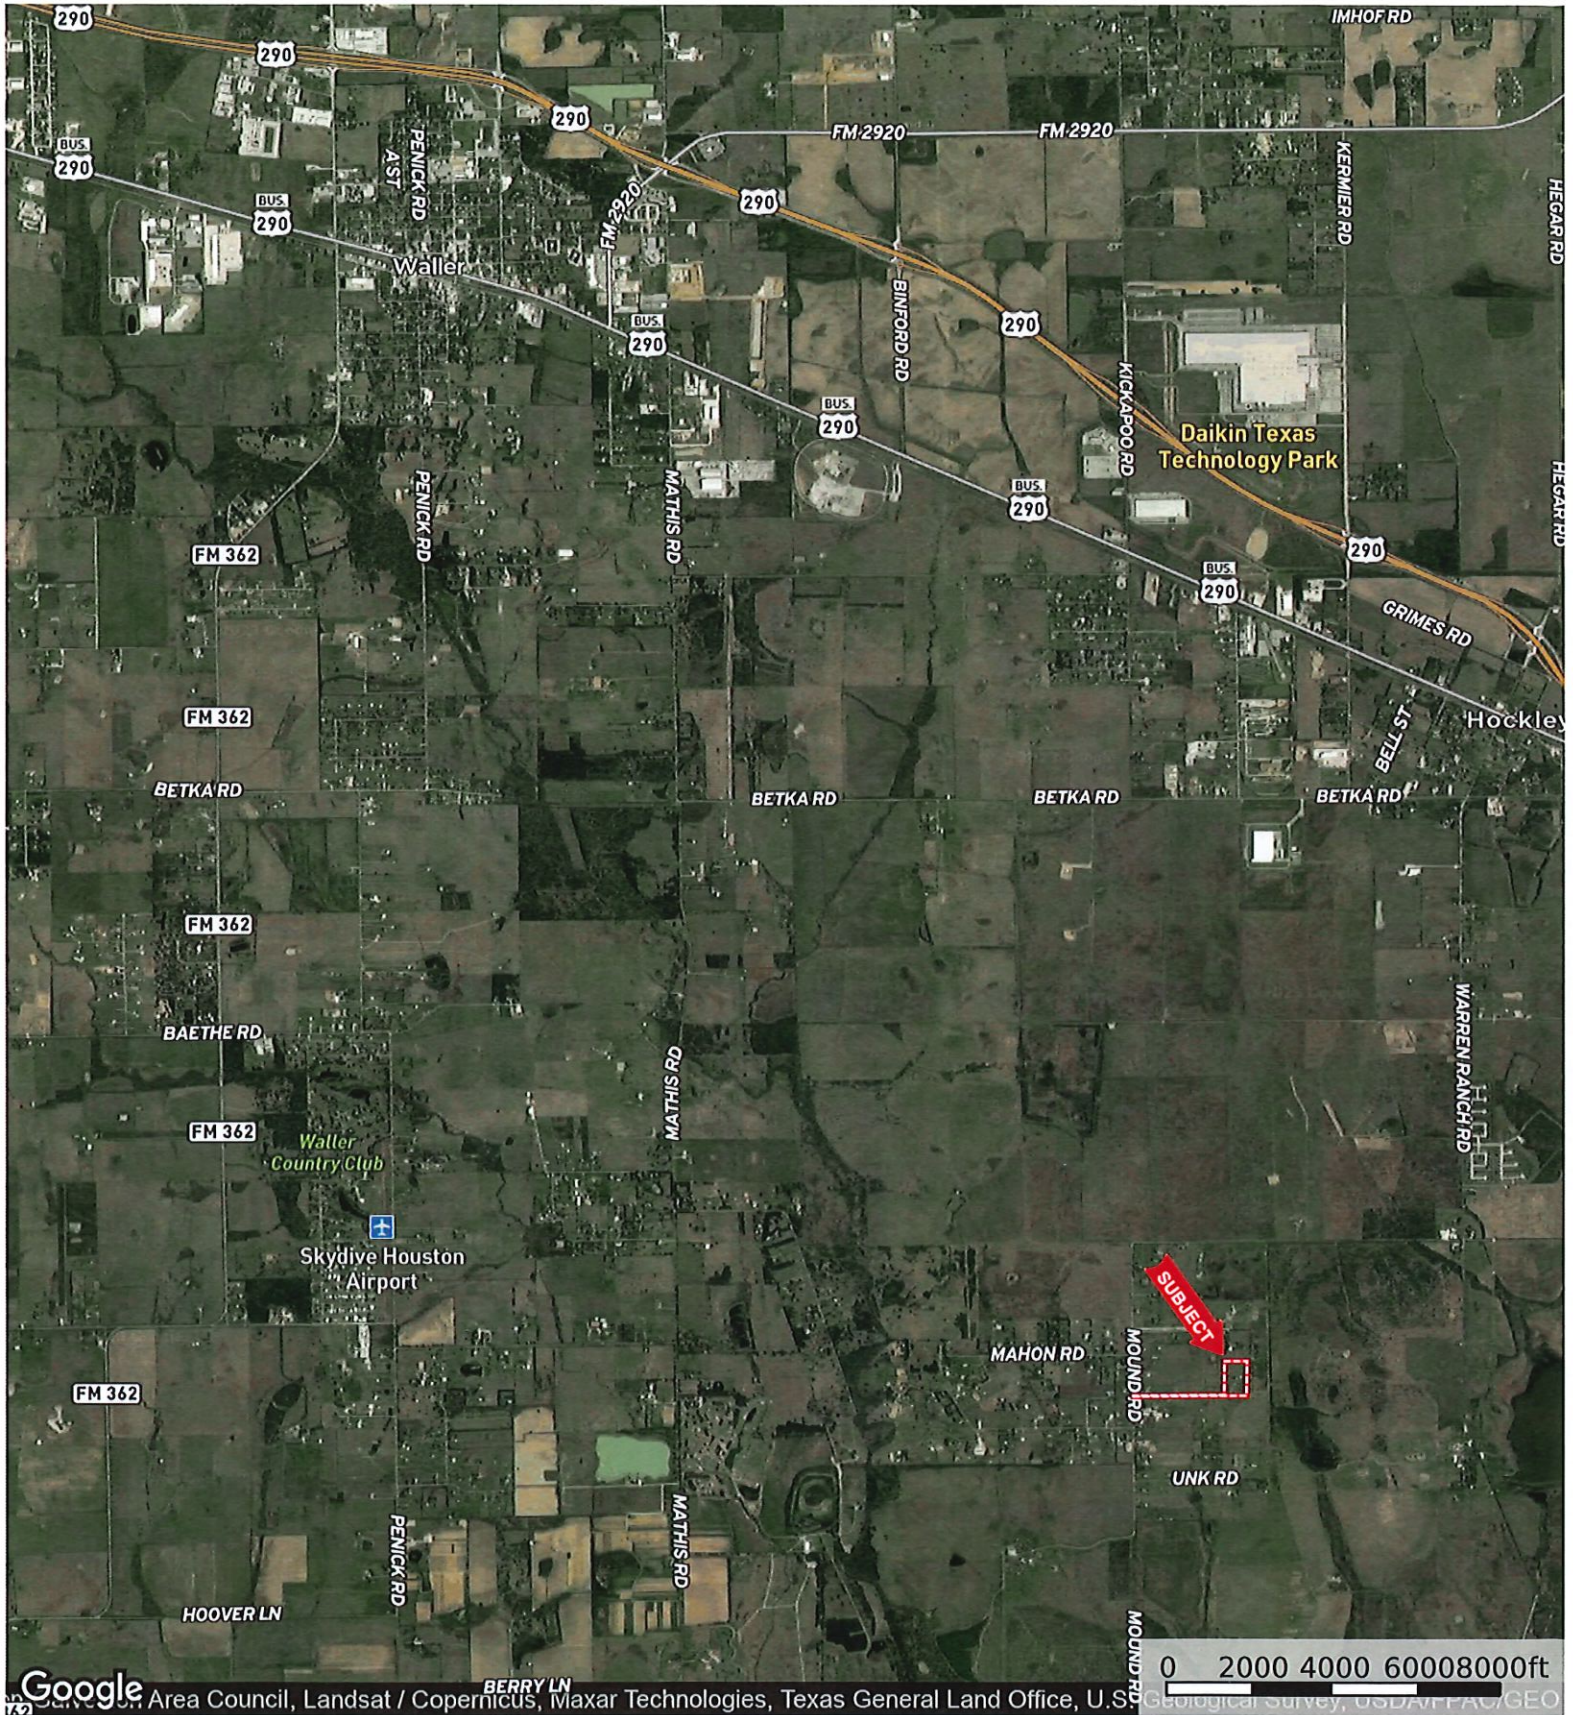

15520 Mound Rd.
Harris County, Texas, AC +/-

 Boundary

 The information contained herein was obtained from sources deemed to be reliable. MapRight Services makes no warranties or guarantees as to the completeness or accuracy thereof.

15520 Mound Rd.
Harris County, Texas, AC +/-

Google

Imagery © 2023 Houston-Galveston Area Council, Maxar Technologies, Texas General Land Office, U.S. Geological Survey, USDA/NRCS/Geo

- Boundary
- 100 Year Floodplain
- 500 Year Floodplain
- Floodway
- Special
- Unmapped/ Not Included

15520 Mound Rd.
Harris County, Texas, AC +/-

- Boundary
- 100 Year Floodplain
- 500 Year Floodplain
- Floodway
- Special
- Unmapped/ Not Included