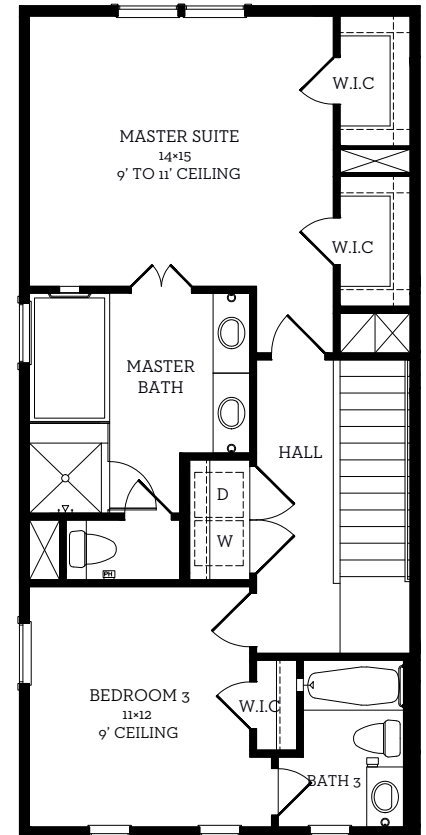

2006F Lou Ellen Lane

1,882 sq.ft.

3 bedrooms / 3.5 baths

First Floor
349 sq.ft

Second Floor
762 sq.ft

Third Floor
771 sq.ft