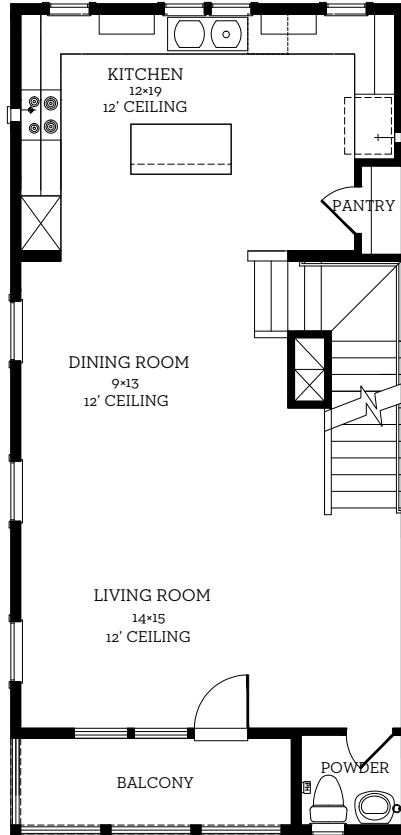

2006F Lou Ellen Lane

1,882 sq.ft.

3 bedrooms / 3.5 baths

First Floor
349 sq.ft

Second Floor
762 sq.ft

Third Floor
771 sq.ft