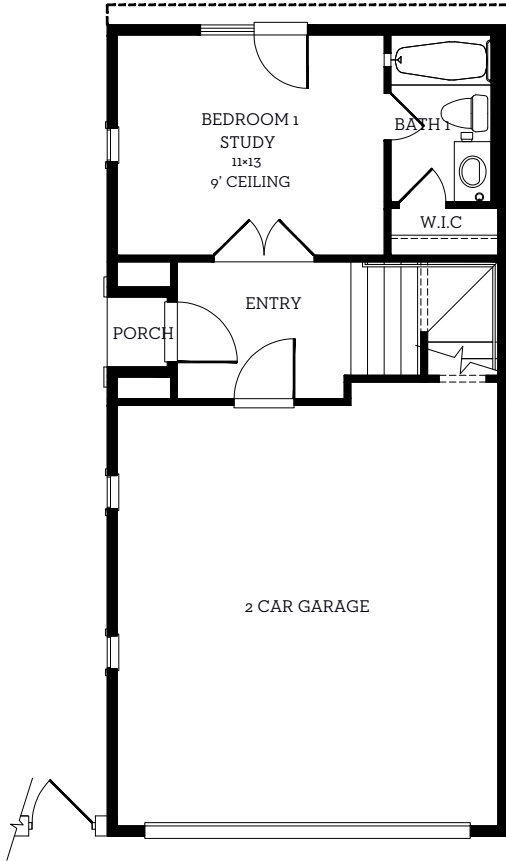

2006F Lou Ellen Lane

1,882 sq.ft.

3 bedrooms / 3.5 baths

First Floor
349 sq.ft

Second Floor
762 sq.ft

Third Floor
771 sq.ft