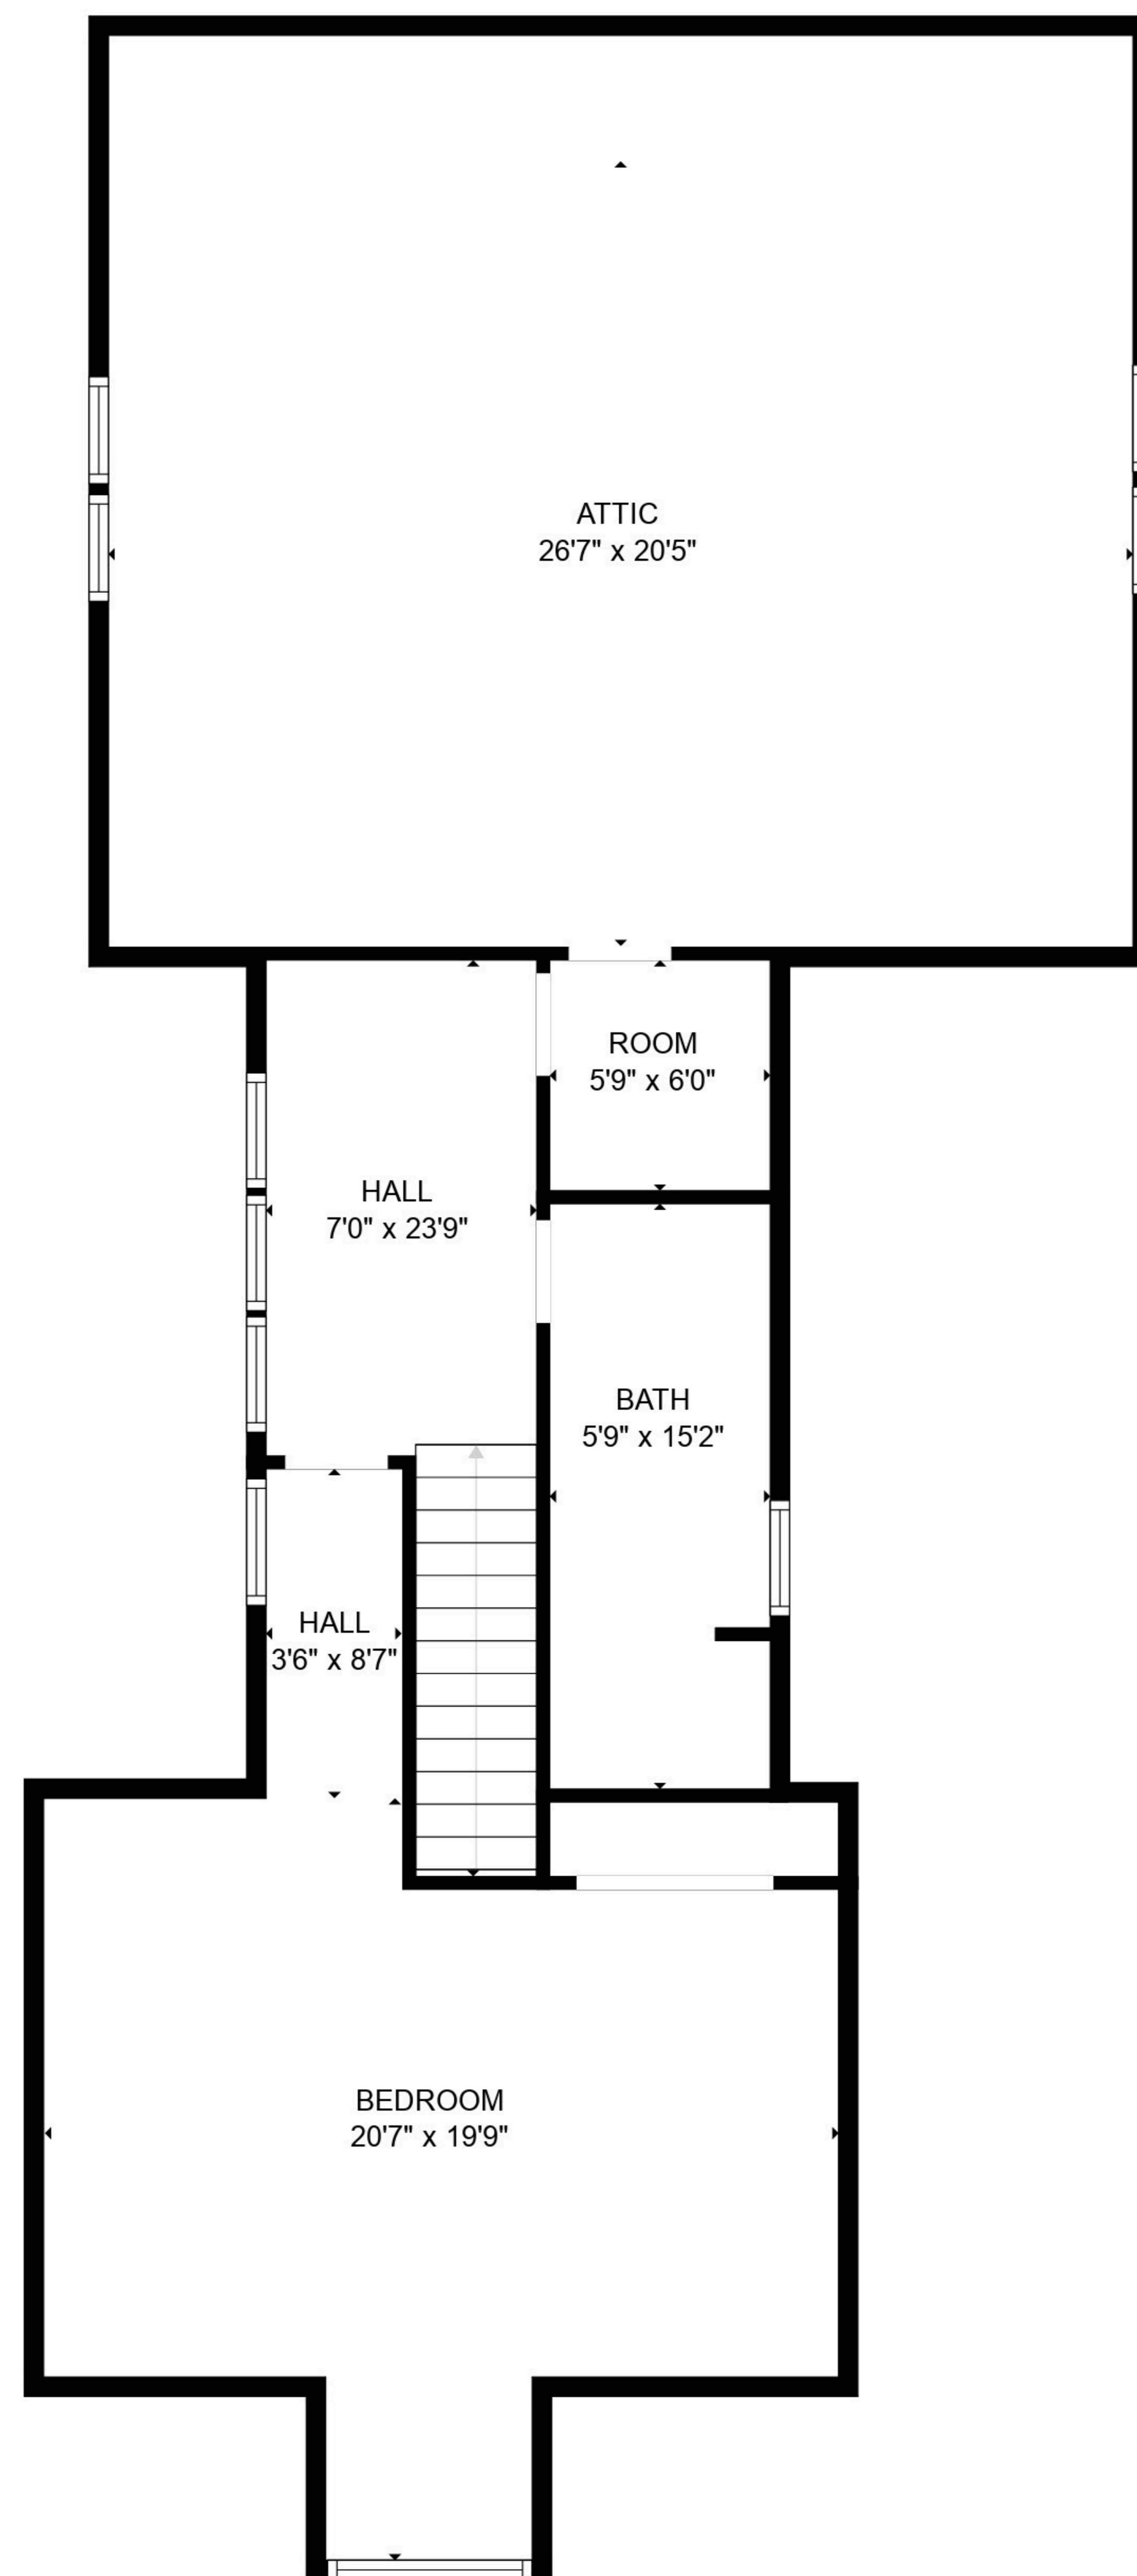

GROSS INTERNAL AREA

FLOOR 1: 1895 sq. ft, FLOOR 2: 1254 sq. ft

TOTAL: 3149 sq. ft

SIZES AND DIMENSIONS ARE APPROXIMATE, ACTUAL MAY VARY.

GROSS INTERNAL AREA
FLOOR 1: 1895 sq. ft, FLOOR 2: 1254 sq. ft
TOTAL: 3149 sq. ft

SIZES AND DIMENSIONS ARE APPROXIMATE, ACTUAL MAY VARY.

GROSS INTERNAL AREA
 FLOOR 1: 1895 sq. ft, FLOOR 2: 1254 sq. ft
 TOTAL: 3149 sq. ft

SIZES AND DIMENSIONS ARE APPROXIMATE, ACTUAL MAY VARY.