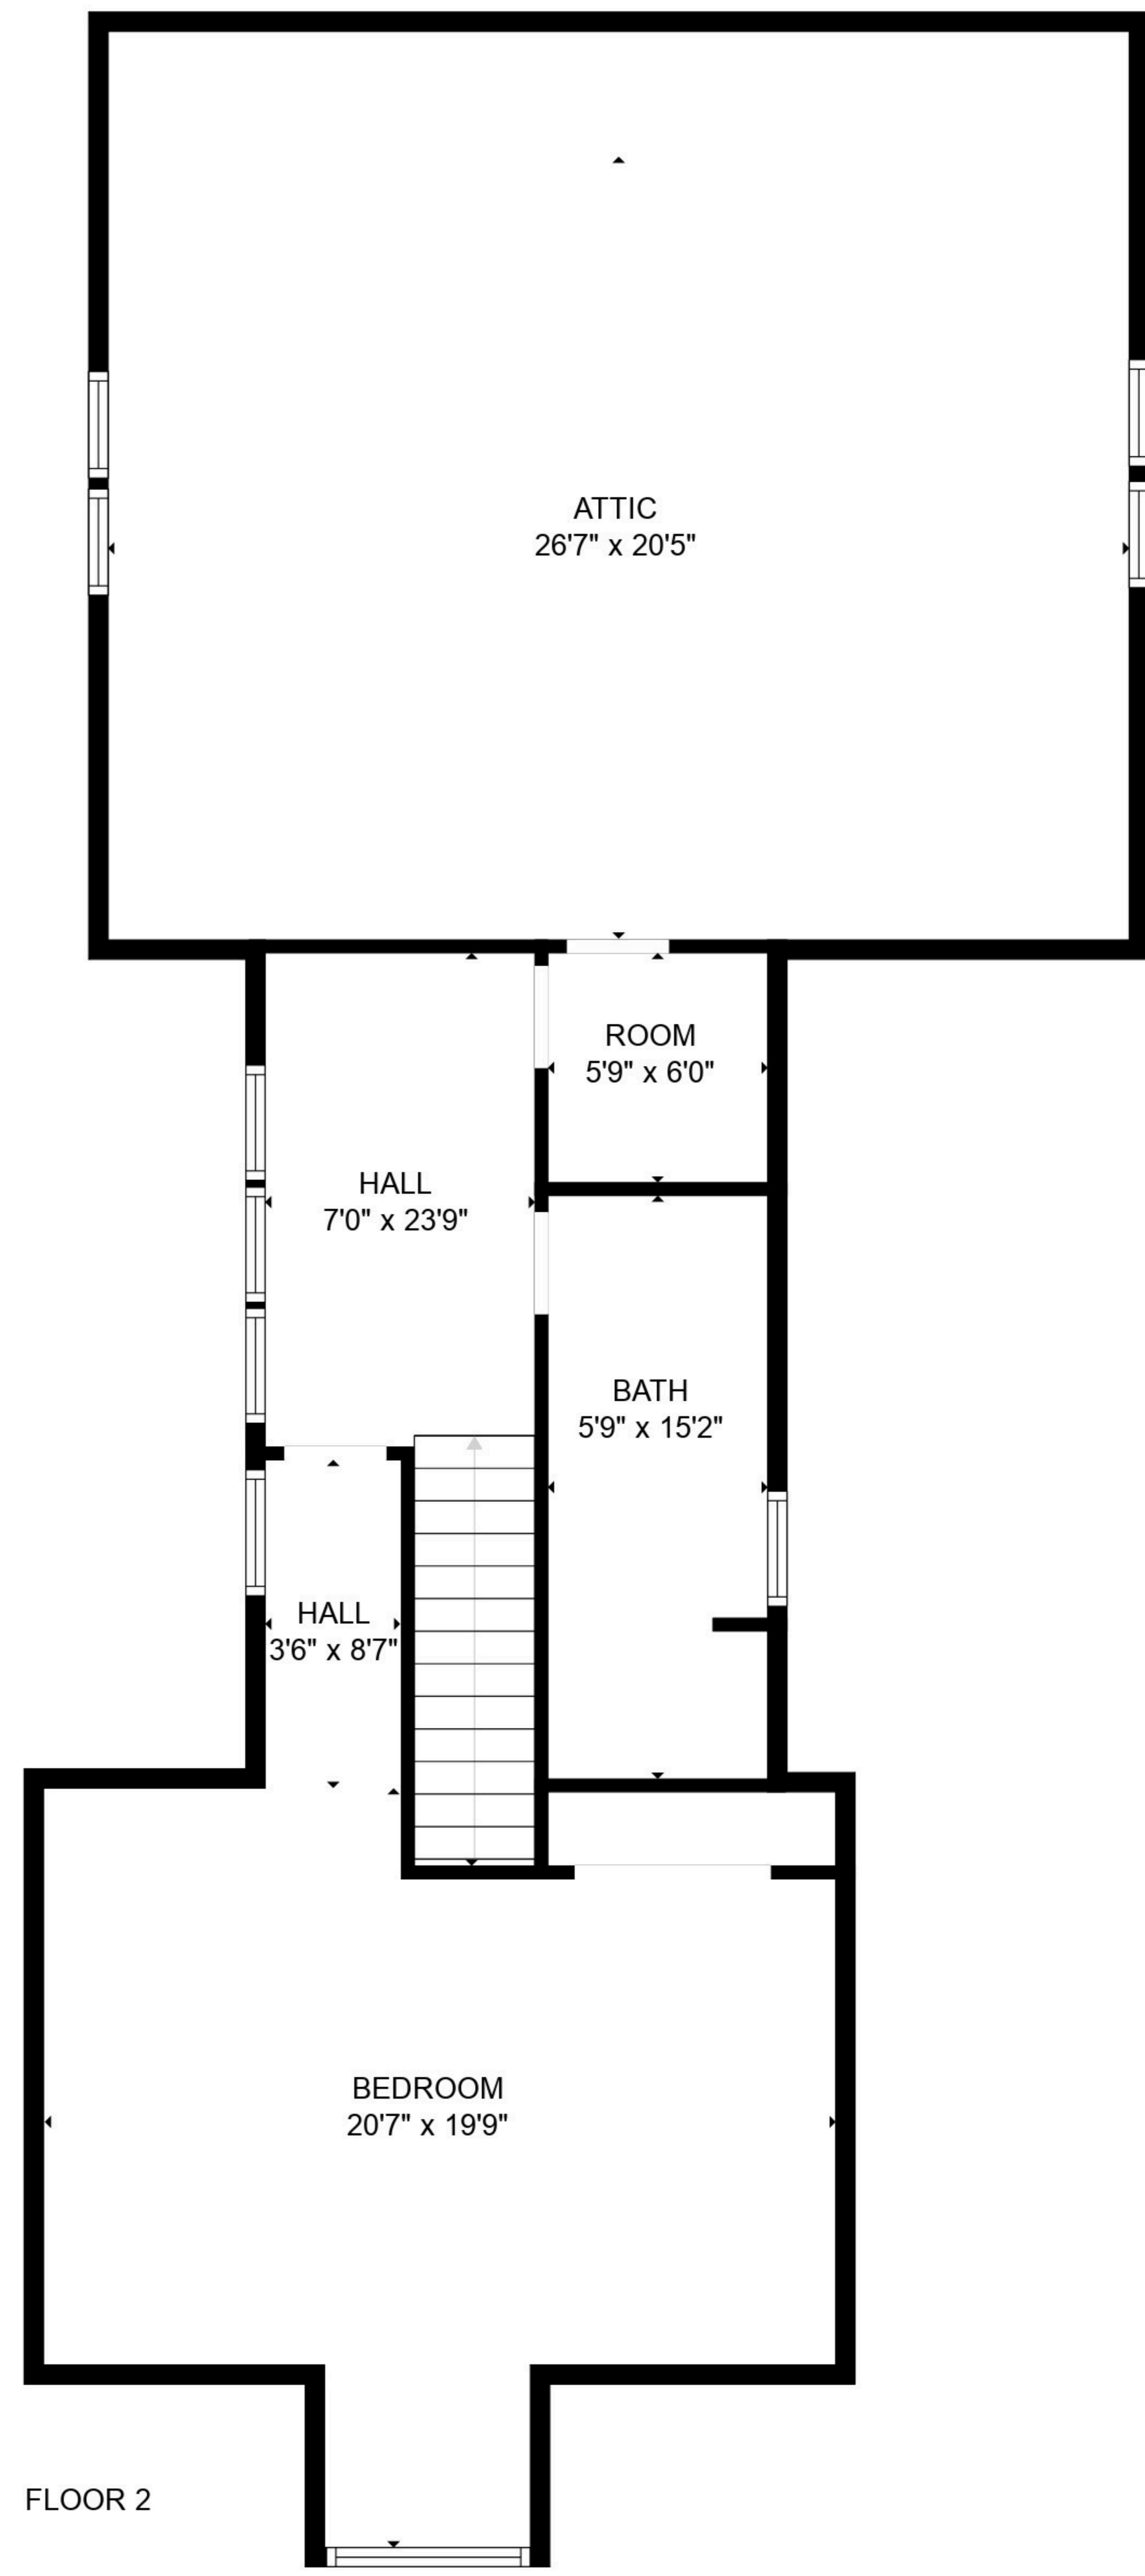

GROSS INTERNAL AREA

FLOOR 1: 1895 sq. ft, FLOOR 2: 1254 sq. ft

TOTAL: 3149 sq. ft

SIZES AND DIMENSIONS ARE APPROXIMATE, ACTUAL MAY VARY.

GROSS INTERNAL AREA
FLOOR 1: 1895 sq. ft, FLOOR 2: 1254 sq. ft
TOTAL: 3149 sq. ft

SIZES AND DIMENSIONS ARE APPROXIMATE, ACTUAL MAY VARY.

GROSS INTERNAL AREA
 FLOOR 1: 1895 sq. ft, FLOOR 2: 1254 sq. ft
 TOTAL: 3149 sq. ft

SIZES AND DIMENSIONS ARE APPROXIMATE, ACTUAL MAY VARY.