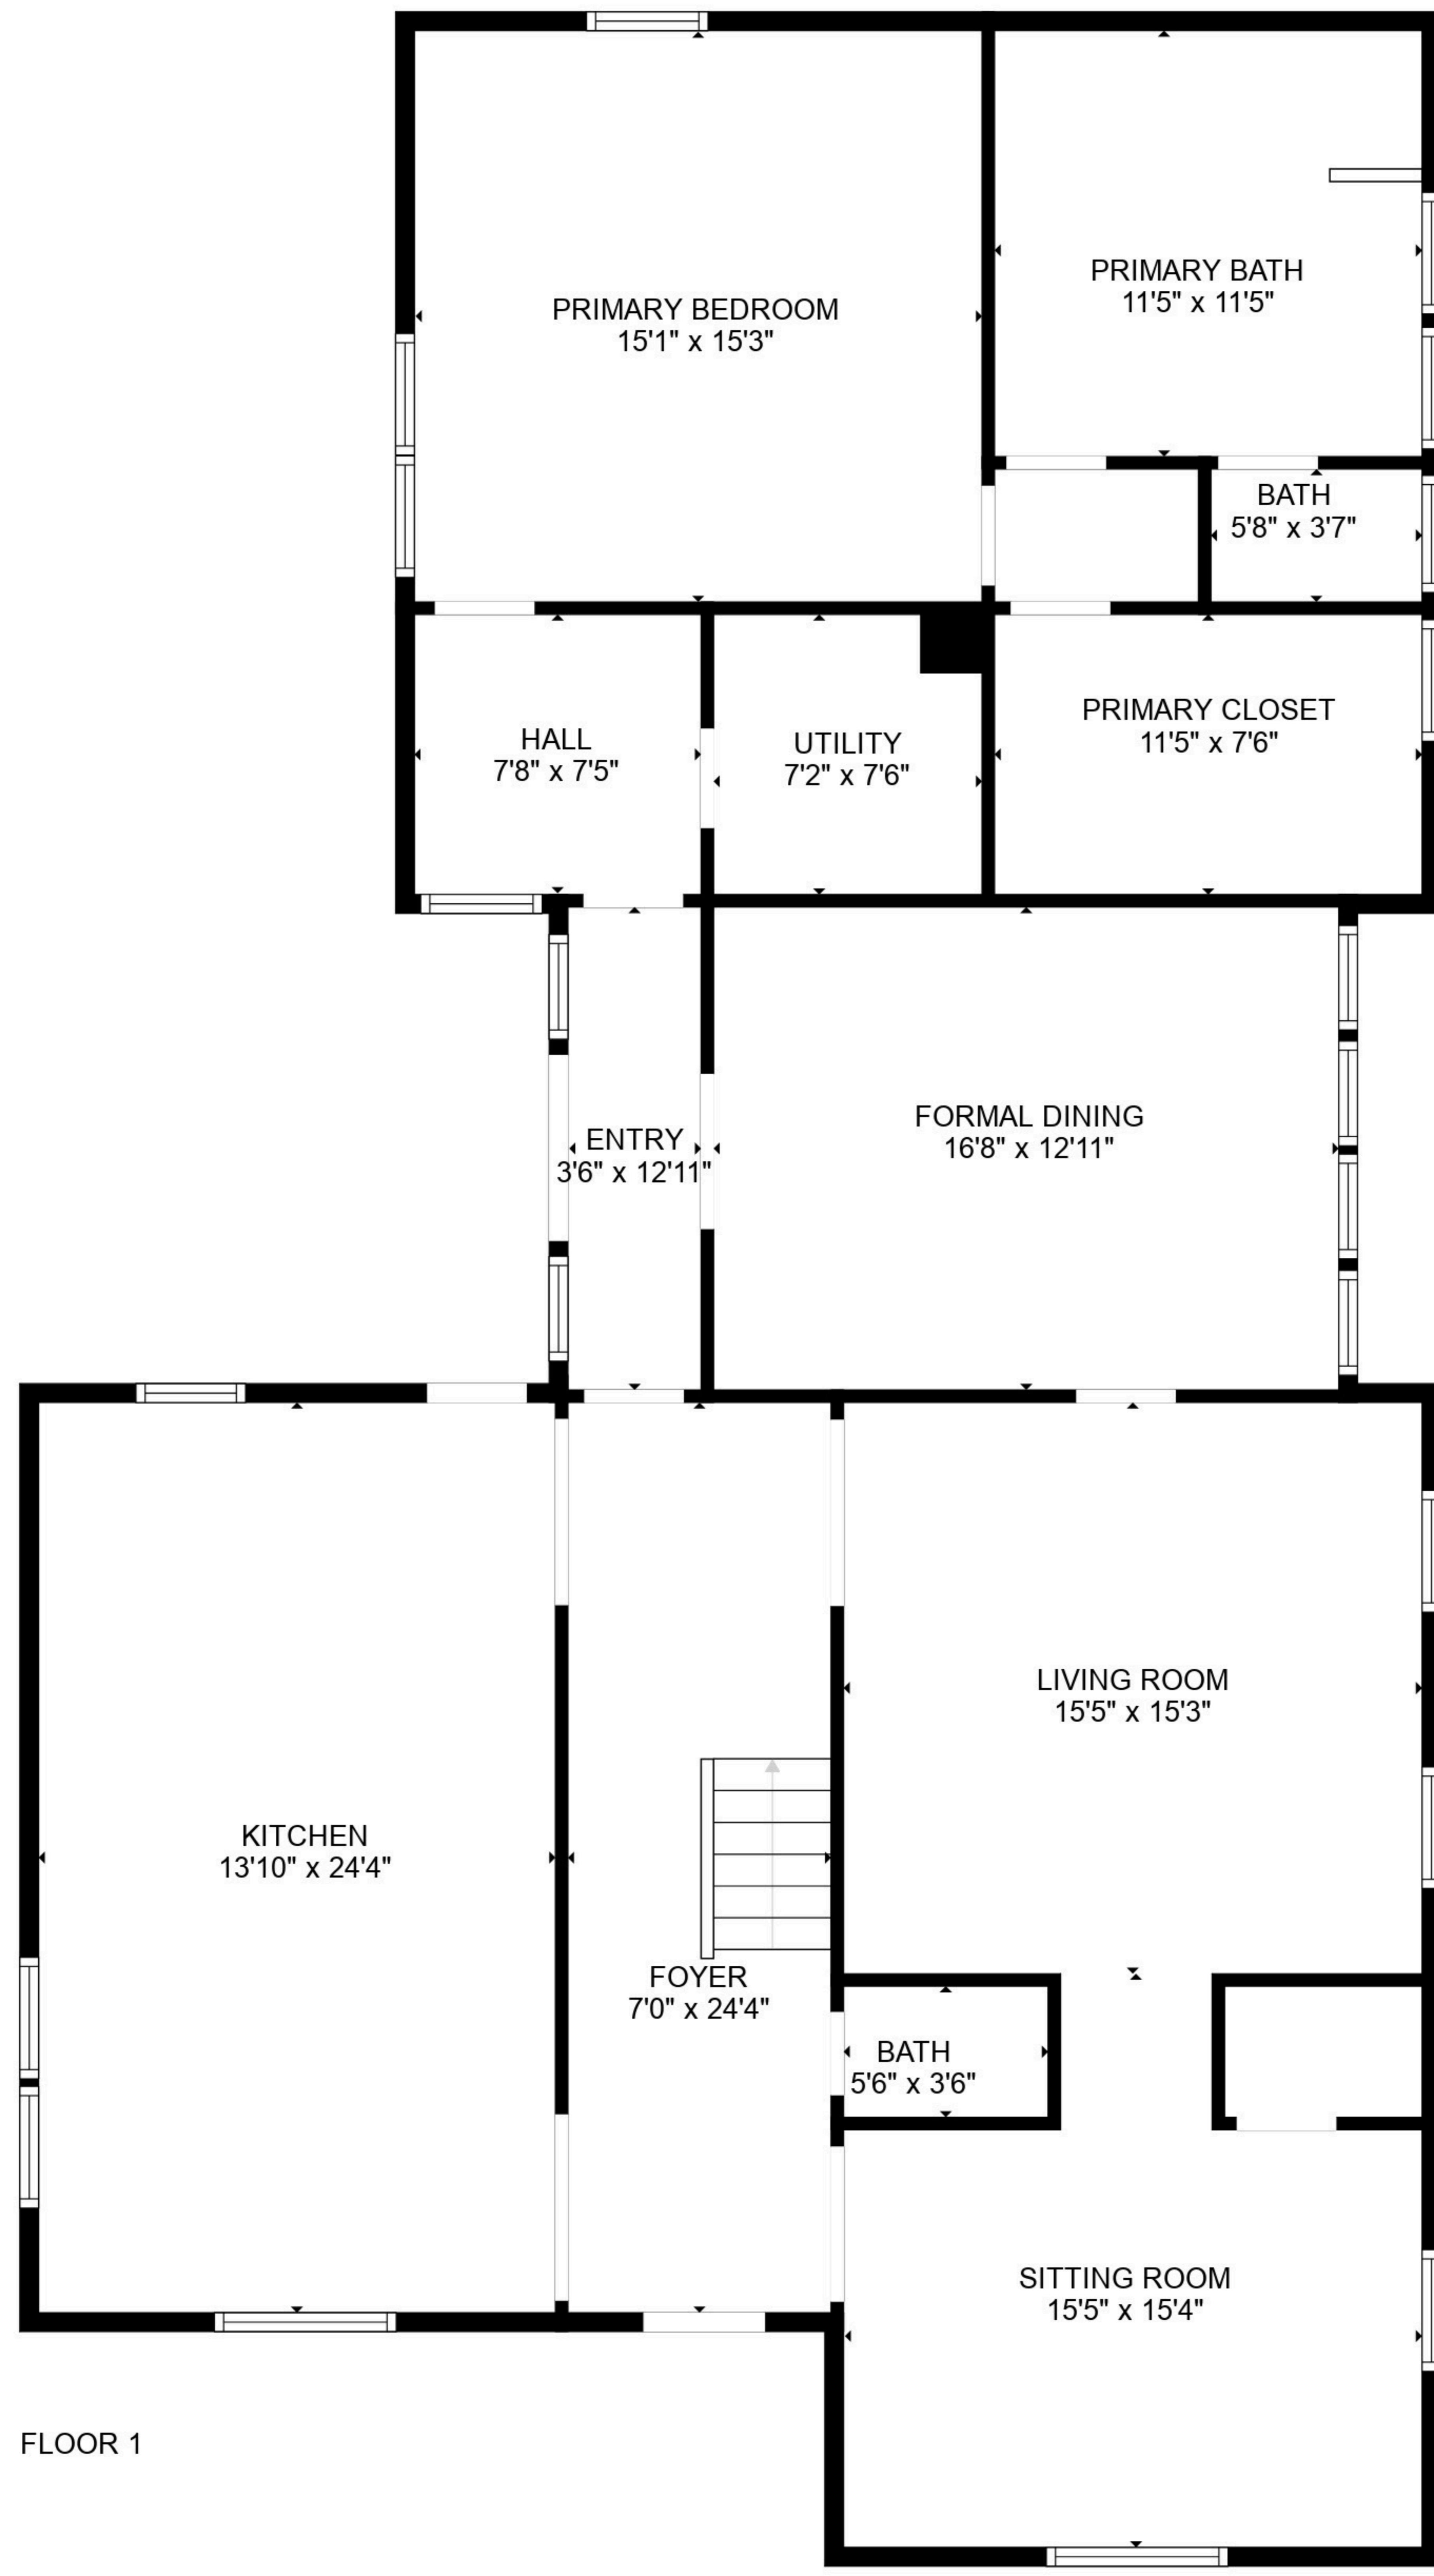

GROSS INTERNAL AREA

FLOOR 1: 1895 sq. ft, FLOOR 2: 1254 sq. ft

TOTAL: 3149 sq. ft

SIZES AND DIMENSIONS ARE APPROXIMATE, ACTUAL MAY VARY.

GROSS INTERNAL AREA
FLOOR 1: 1895 sq. ft, FLOOR 2: 1254 sq. ft
TOTAL: 3149 sq. ft

SIZES AND DIMENSIONS ARE APPROXIMATE, ACTUAL MAY VARY.

GROSS INTERNAL AREA
 FLOOR 1: 1895 sq. ft, FLOOR 2: 1254 sq. ft
 TOTAL: 3149 sq. ft

SIZES AND DIMENSIONS ARE APPROXIMATE, ACTUAL MAY VARY.