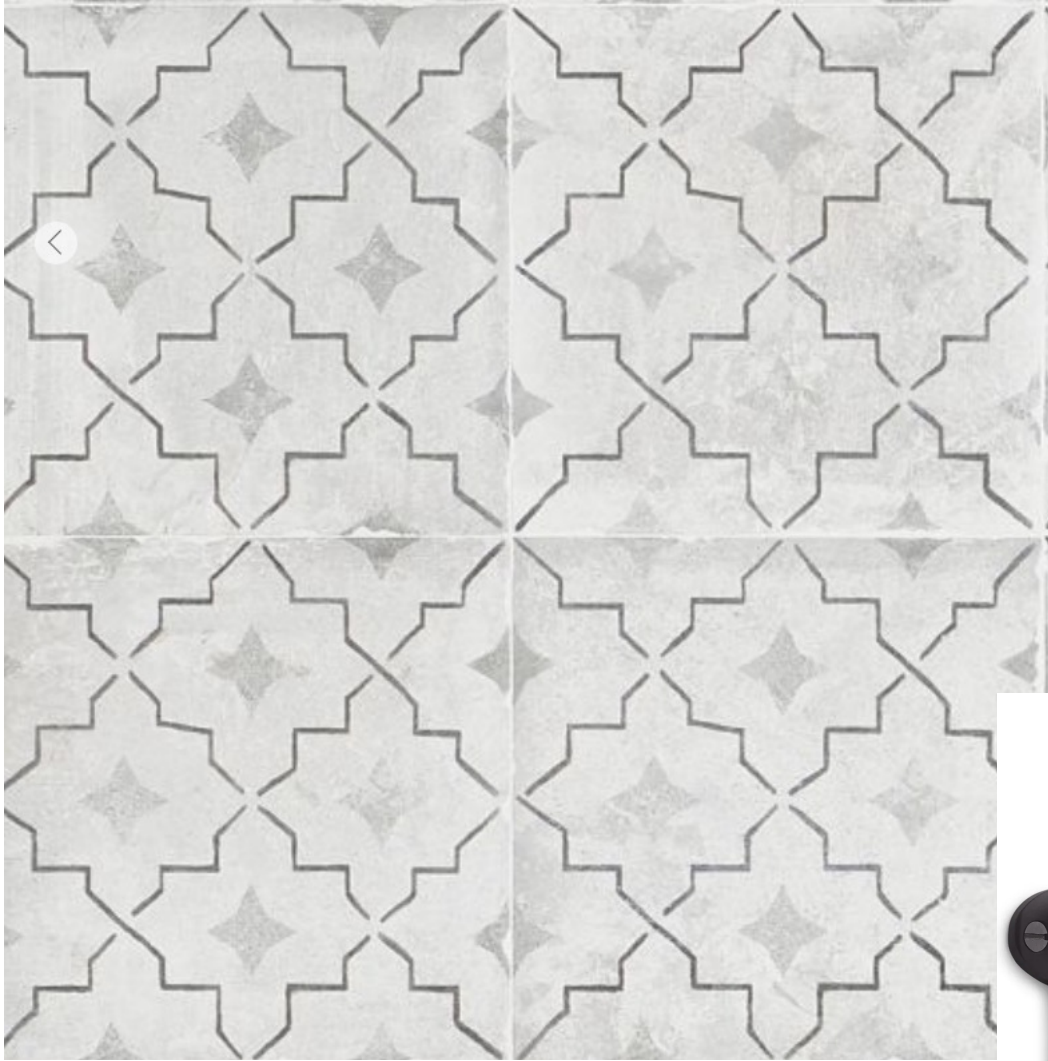

MUDROOM

TILE FLOOR

BLACK HANDLE PULLS FOR CABINETS
BLACK CUP PULLS FOR DRAWERS