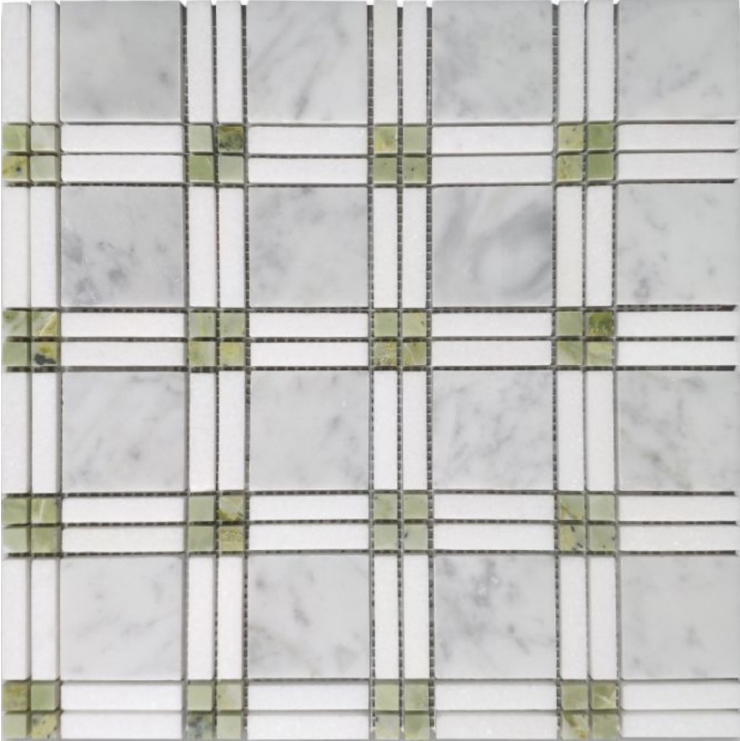

SINK FAUCET W/
APRON FRONT SINK

LOWERCABINETS & ISLAND COLOR

WHITE QUARTZ
SURROUND & SLAB BACKSPLASH

PORCELAIN ISLAND W/
WATERFALL EDGE

BAR SHELVING

DINING ROOM

GRASS CLOTH WALLS

BAR FAUCET

DINING ROOM LIGHT

LIVING ROOM

CAST STONE FIREPLACE SURROUND

LIVING ROOM FAN

WHITE OAK BUILT-IN
ARCHED WITH FLOATING SHELVES

STAIRWELL

STAIRWELL LIGHT

STAIR RAILING STYLE/COLOR

JACK & JILL BATH

MARBLE FLOOR TILE

3X6 WHITE
SUBWAY TUB SURROUND

WHITE QUARTZ COUNTERTOP

MIRRORS

SINK FAUCETS

VANITY STYLE & COLOR

LAUNDRY ROOM