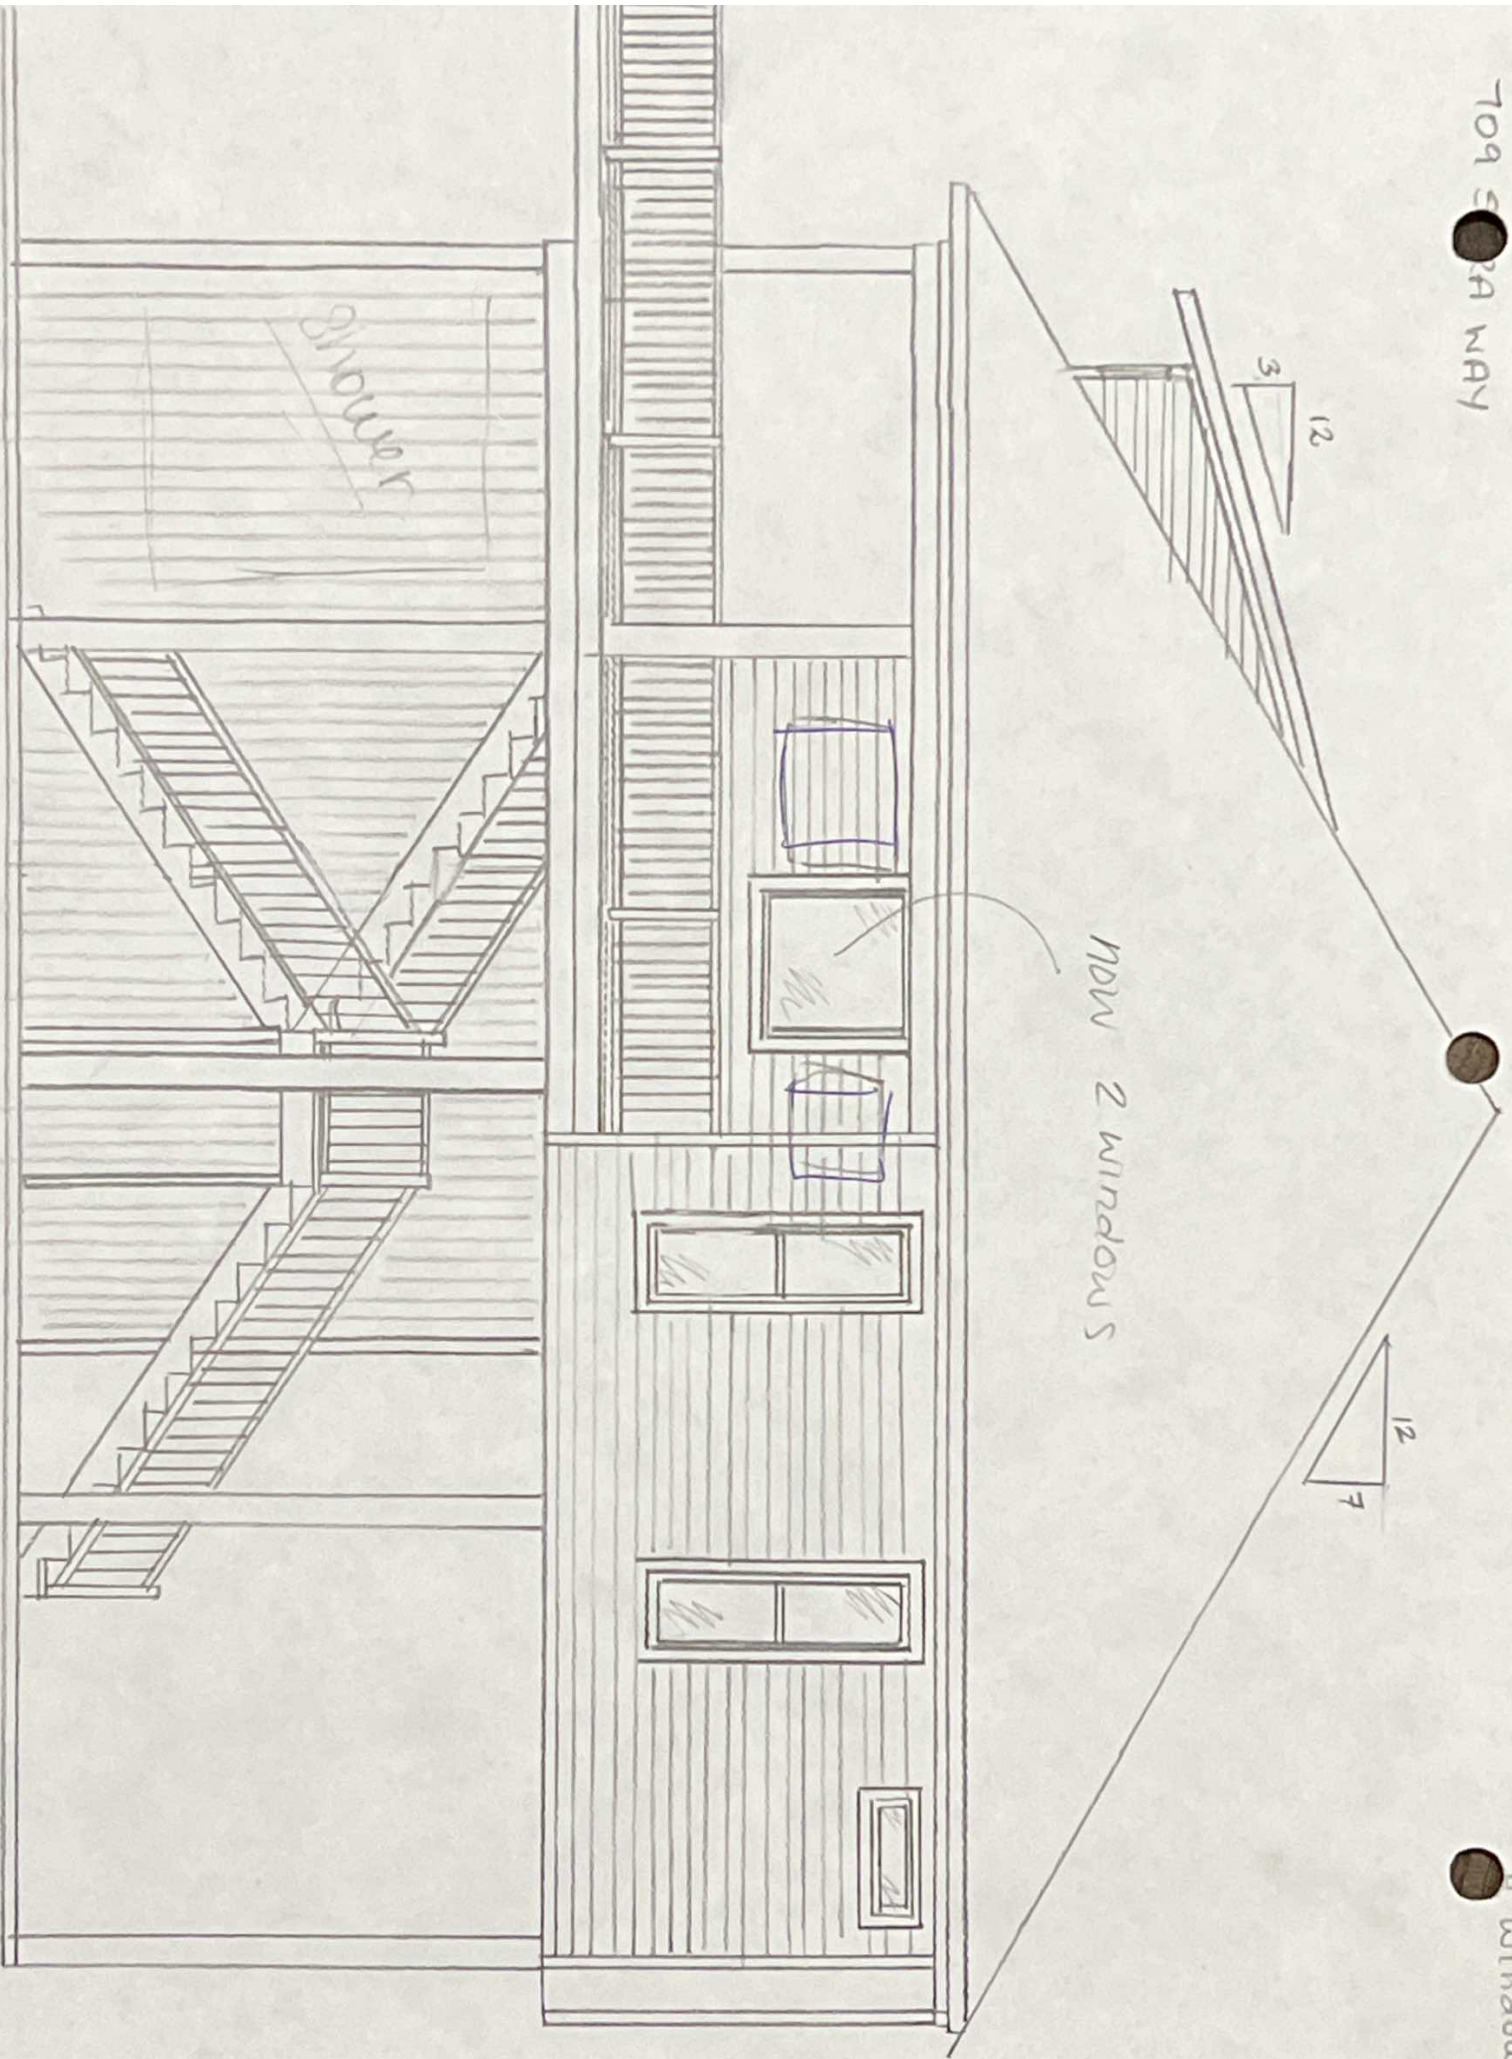

Shower

POND ELEVATION

(REAR FROM STREET)

709 S OCEAN WAY

4 windows

12

3

now 2 windows

12

7

Shower

OCEAN SIDE

(LEFT FROM STREET)

TOP SIDE WAY

3 windows

PRESERVE SIDE ELEVATION

(RIGHT FROM STREET)

709 SA
WAY

6 windows

Shower
bed
garage

Shower

(SET BACK)

STREET VIEW ELEVATION

(FRONT)