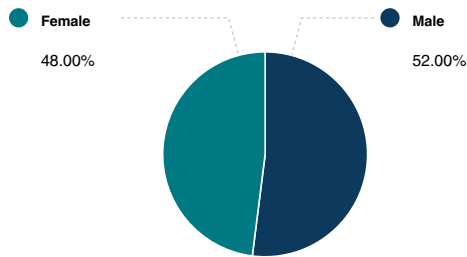

POPULATION

SUMMARY

Estimated Population	44,680
Population Growth (since 2010)	2%
Population Density (ppl / mile)	5,405
Median Age	34.2

HOUSEHOLD

Number of Households	15,178
Household Size (ppl)	3
Households w/ Children	12,308

AGE

GENDER

MARITAL STATUS

HOUSING

SUMMARY

Median Home Sale Price	$428,200
Median Year Built	1973

STABILITY

Annual Residential Turnover	12.59%