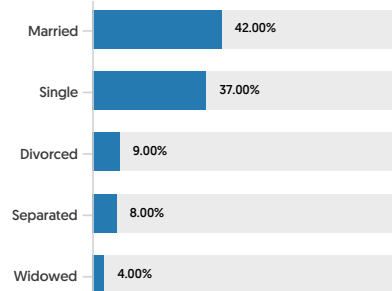

POPULATION

SUMMARY

Estimated Population	44,680
Population Growth (since 2010)	2%
Population Density (ppl / mile)	5,405
Median Age	34.2

HOUSEHOLD

Number of Households	15,178
Household Size (ppl)	3
Households w/ Children	12,308

AGE

GENDER

MARITAL STATUS

HOUSING

SUMMARY

Median Home Sale Price	\$428,200
Median Year Built	1973

STABILITY

Annual Residential Turnover	12.59%
-----------------------------	--------