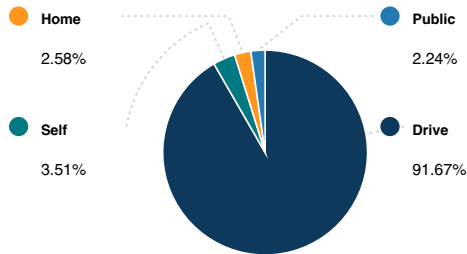

OCCUPANCY

FAIR MARKET RENTS (COUNTY)

QUALITY OF LIFE

WORKERS BY INDUSTRY

Agricultural, Forestry, Fishing	827
Mining	
Construction	3,871
Manufacturing	1,799
Transportation and Communications	941
Wholesale Trade	561
Retail Trade	1,774
Finance, Insurance and Real Estate	1,471
Services	6,013
Public Administration	253
Unclassified	

WORKFORCE

HOUSEHOLD INCOME

Average Household Income **\$53,263**

Average Per Capita Income **\$37,239**

COMMUTE METHOD

Median Travel Time **25 min**

WEATHER

January High Temp (avg °F)	62.9
January Low Temp (avg °F)	43.2
July High Temp (avg °F)	93.7
July Low Temp (avg °F)	75.1
Annual Precipitation (inches)	49.77