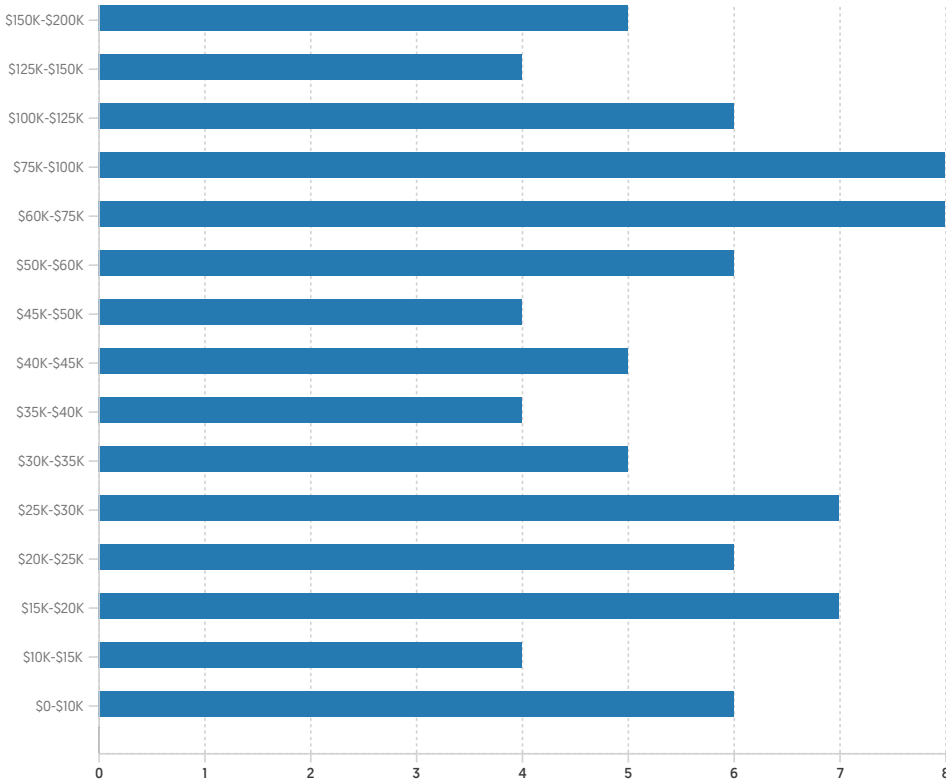

HOUSEHOLD INCOME

Average Household Income **$53,263**

Average Per Capita Income **$37,239**