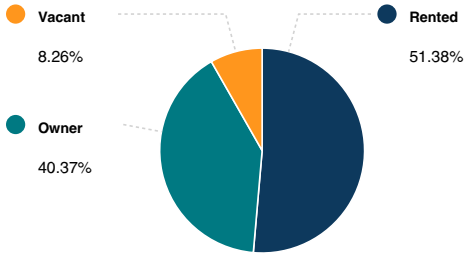

AGE

GENDER

MARITAL STATUS

HOUSING

SUMMARY

Median Home Sale Price	\$428,200
Median Year Built	1973

STABILITY

Annual Residential Turnover	12.59%
-----------------------------	--------

OCCUPANCY

FAIR MARKET RENTS (COUNTY)

QUALITY OF LIFE

WORKERS BY INDUSTRY

Agricultural, Forestry, Fishing	827
Mining	
Construction	3,871
Manufacturing	1,799
Transportation and Communications	941
Wholesale Trade	561
Retail Trade	1,774
Finance, Insurance and Real Estate	1,471
Services	6,013
Public Administration	253
Unclassified	