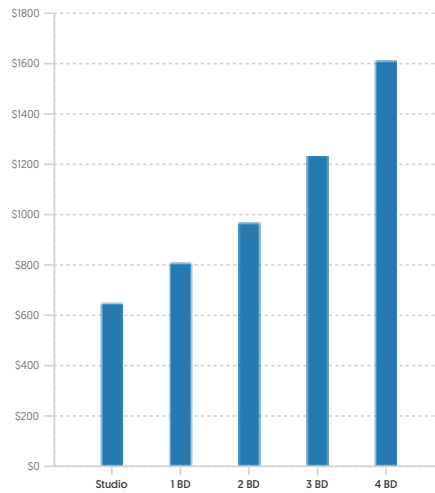

FAIR MARKET RENTS (COUNTY)

QUALITY OF LIFE

WORKERS BY INDUSTRY

Agricultural, Forestry, Fishing	827
Mining	
Construction	3,871
Manufacturing	1,799
Transportation and Communications	941
Wholesale Trade	561
Retail Trade	1,774
Finance, Insurance and Real Estate	1,471
Services	6,013
Public Administration	253
Unclassified