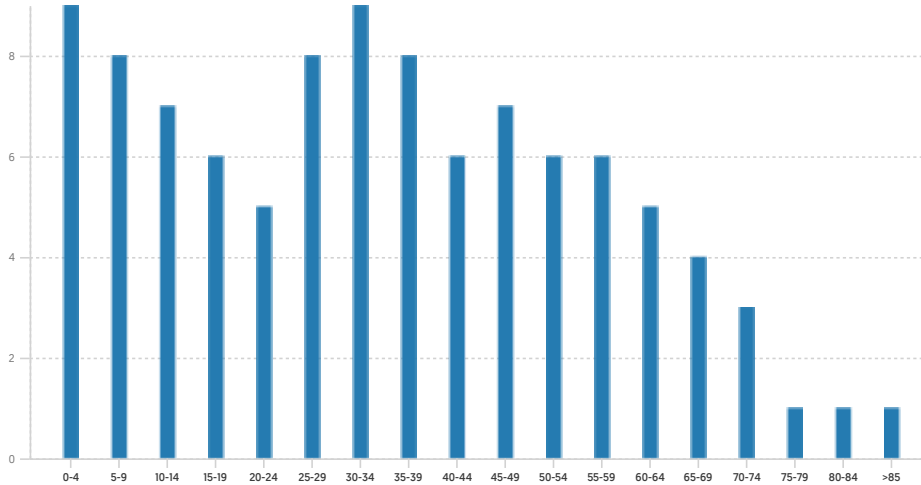

POPULATION

SUMMARY

Estimated Population	44,680
Population Growth (since 2010)	2%
Population Density (ppl / mile)	5,405
Median Age	34.2

HOUSEHOLD

Number of Households	15,178
Household Size (ppl)	3
Households w/ Children	12,308

AGE